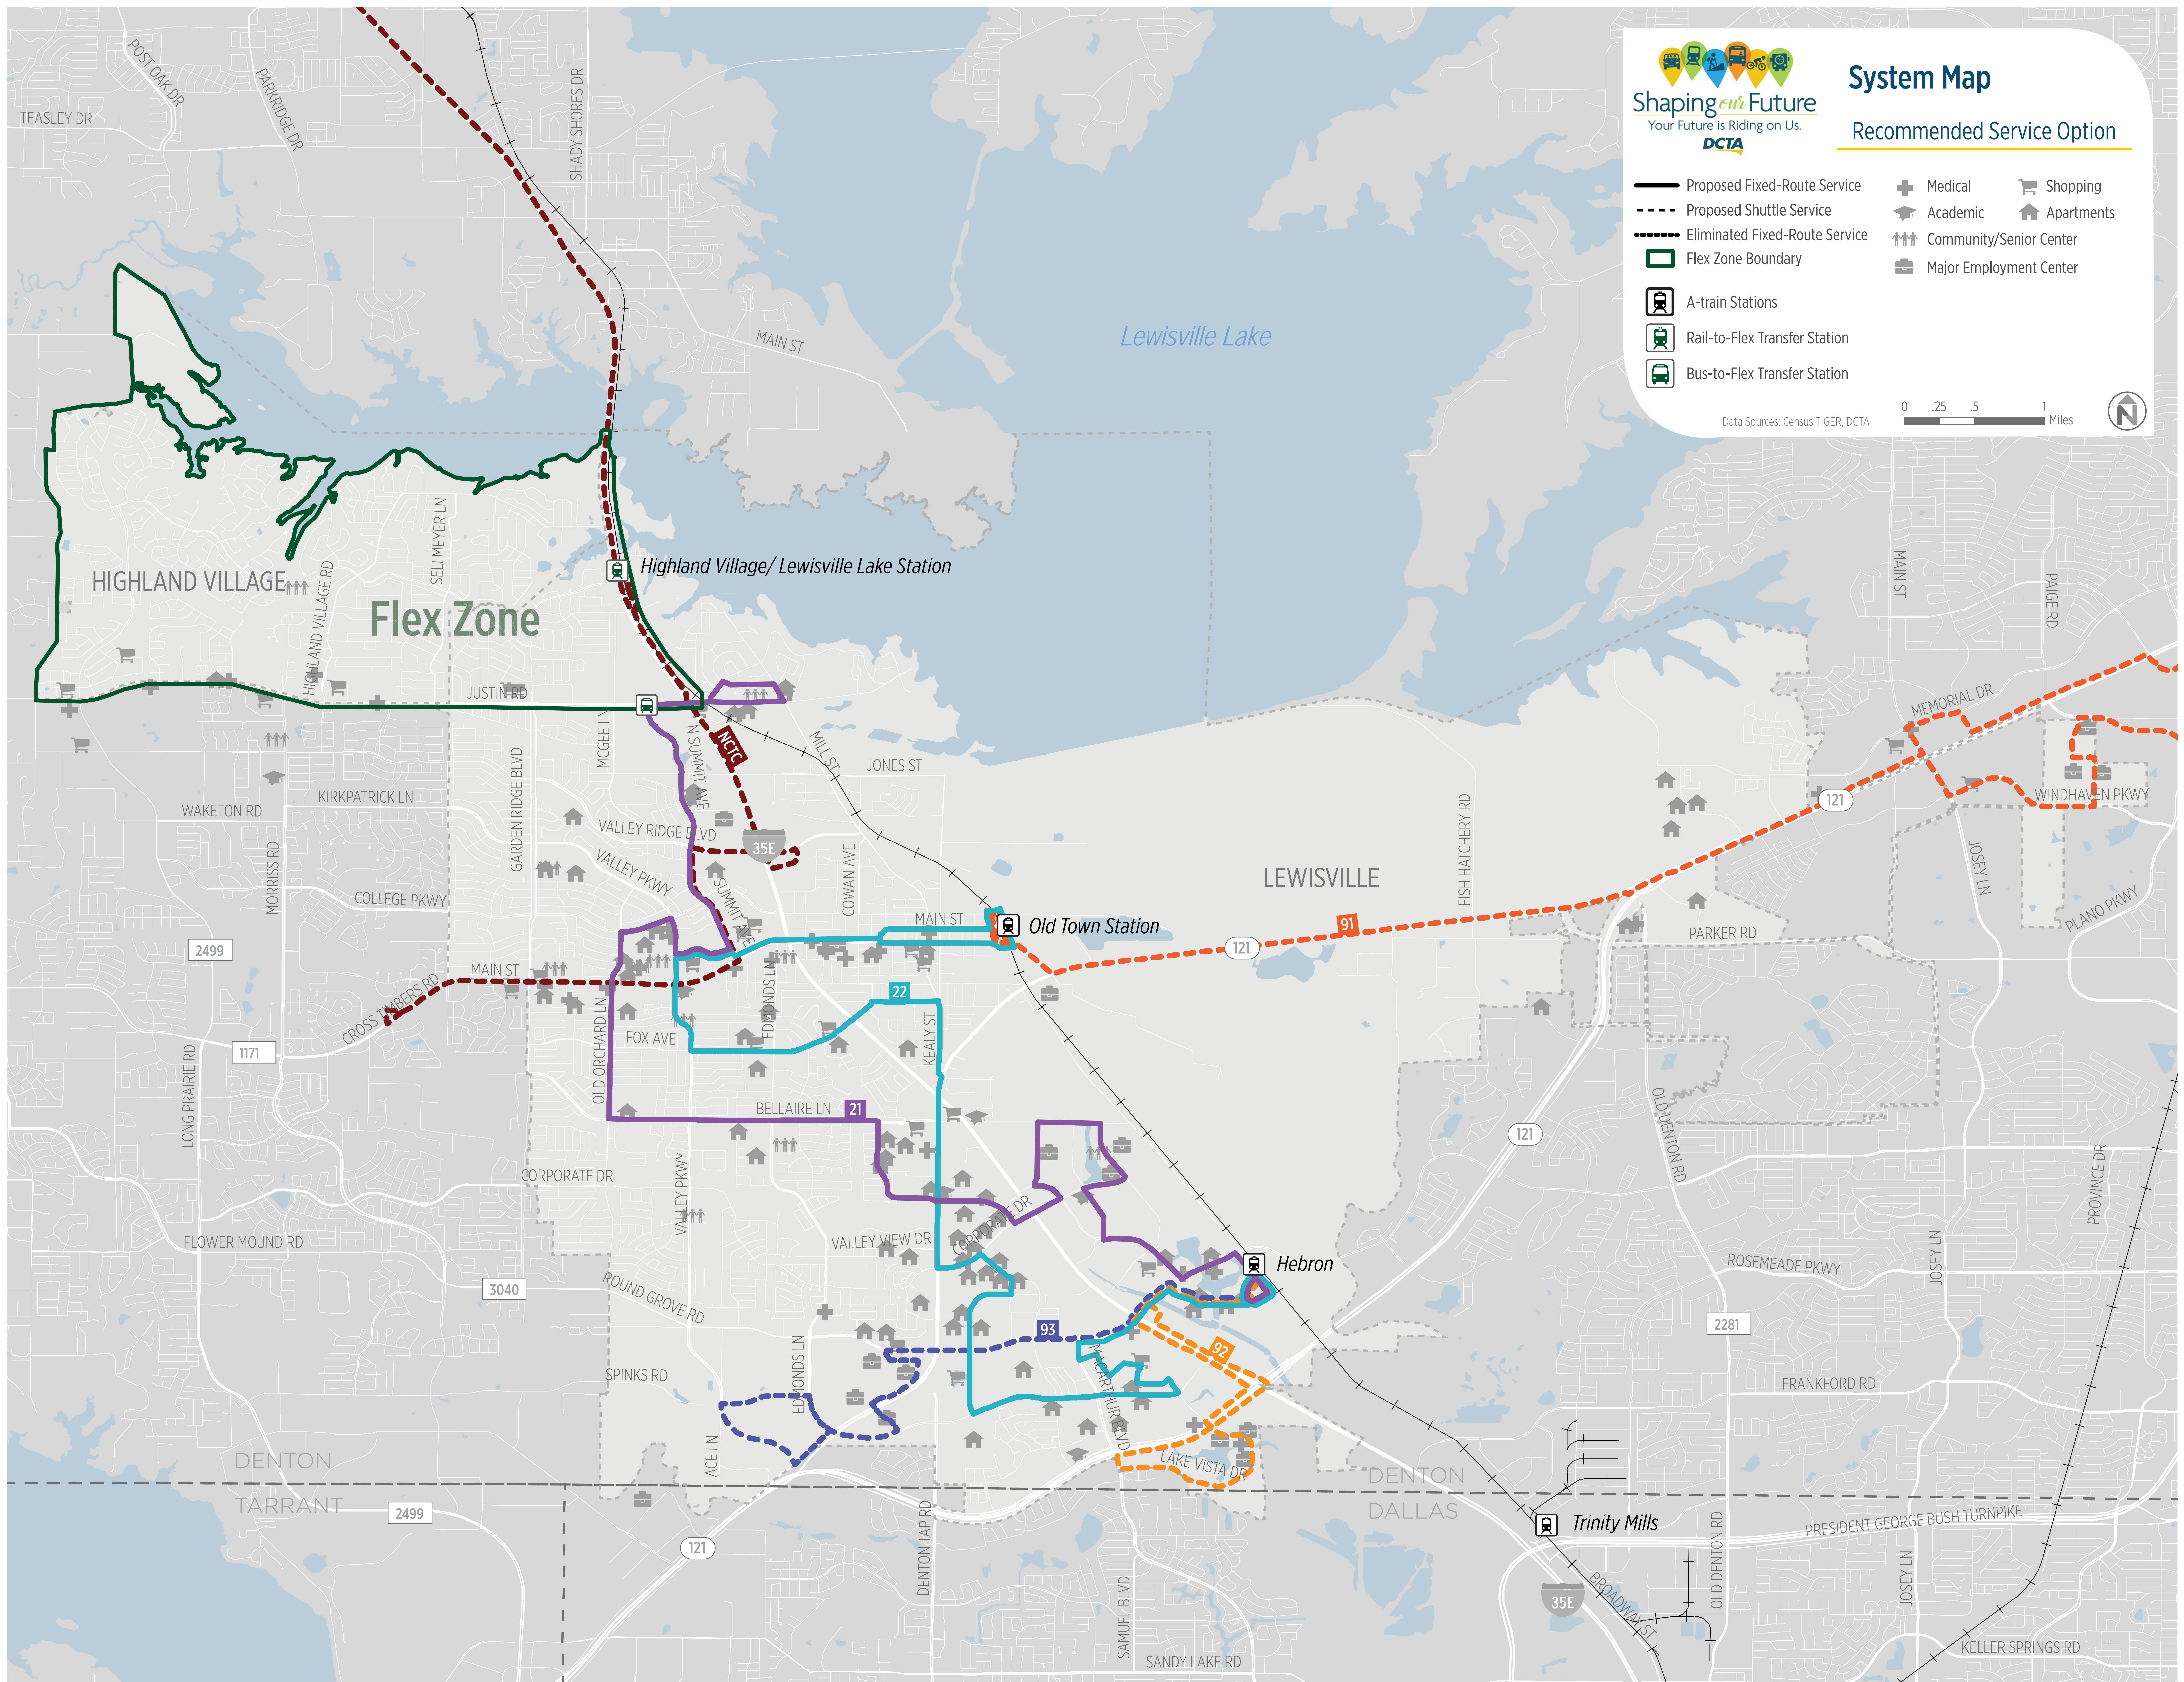

- Proposed Fixed-Route Service
- Proposed Shuttle Service
- Eliminated Fixed-Route Service
- Flex Zone Boundary
- A-train Stations
- Rail-to-Flex Transfer Station
- Bus-to-Flex Transfer Station
- Medical
- Academic
- Community/Senior Center
- Major Employment Center
- Shopping
- Apartments

Data Sources: Census TIGER, DCTA

Flex Zone

Highland Village/ Lewisville Lake Station

Old Town Station

Hebron

Trinity Mills

Lewisville Lake

LEWISVILLE

DENTON

TARRANT

DENTON

DALLAS