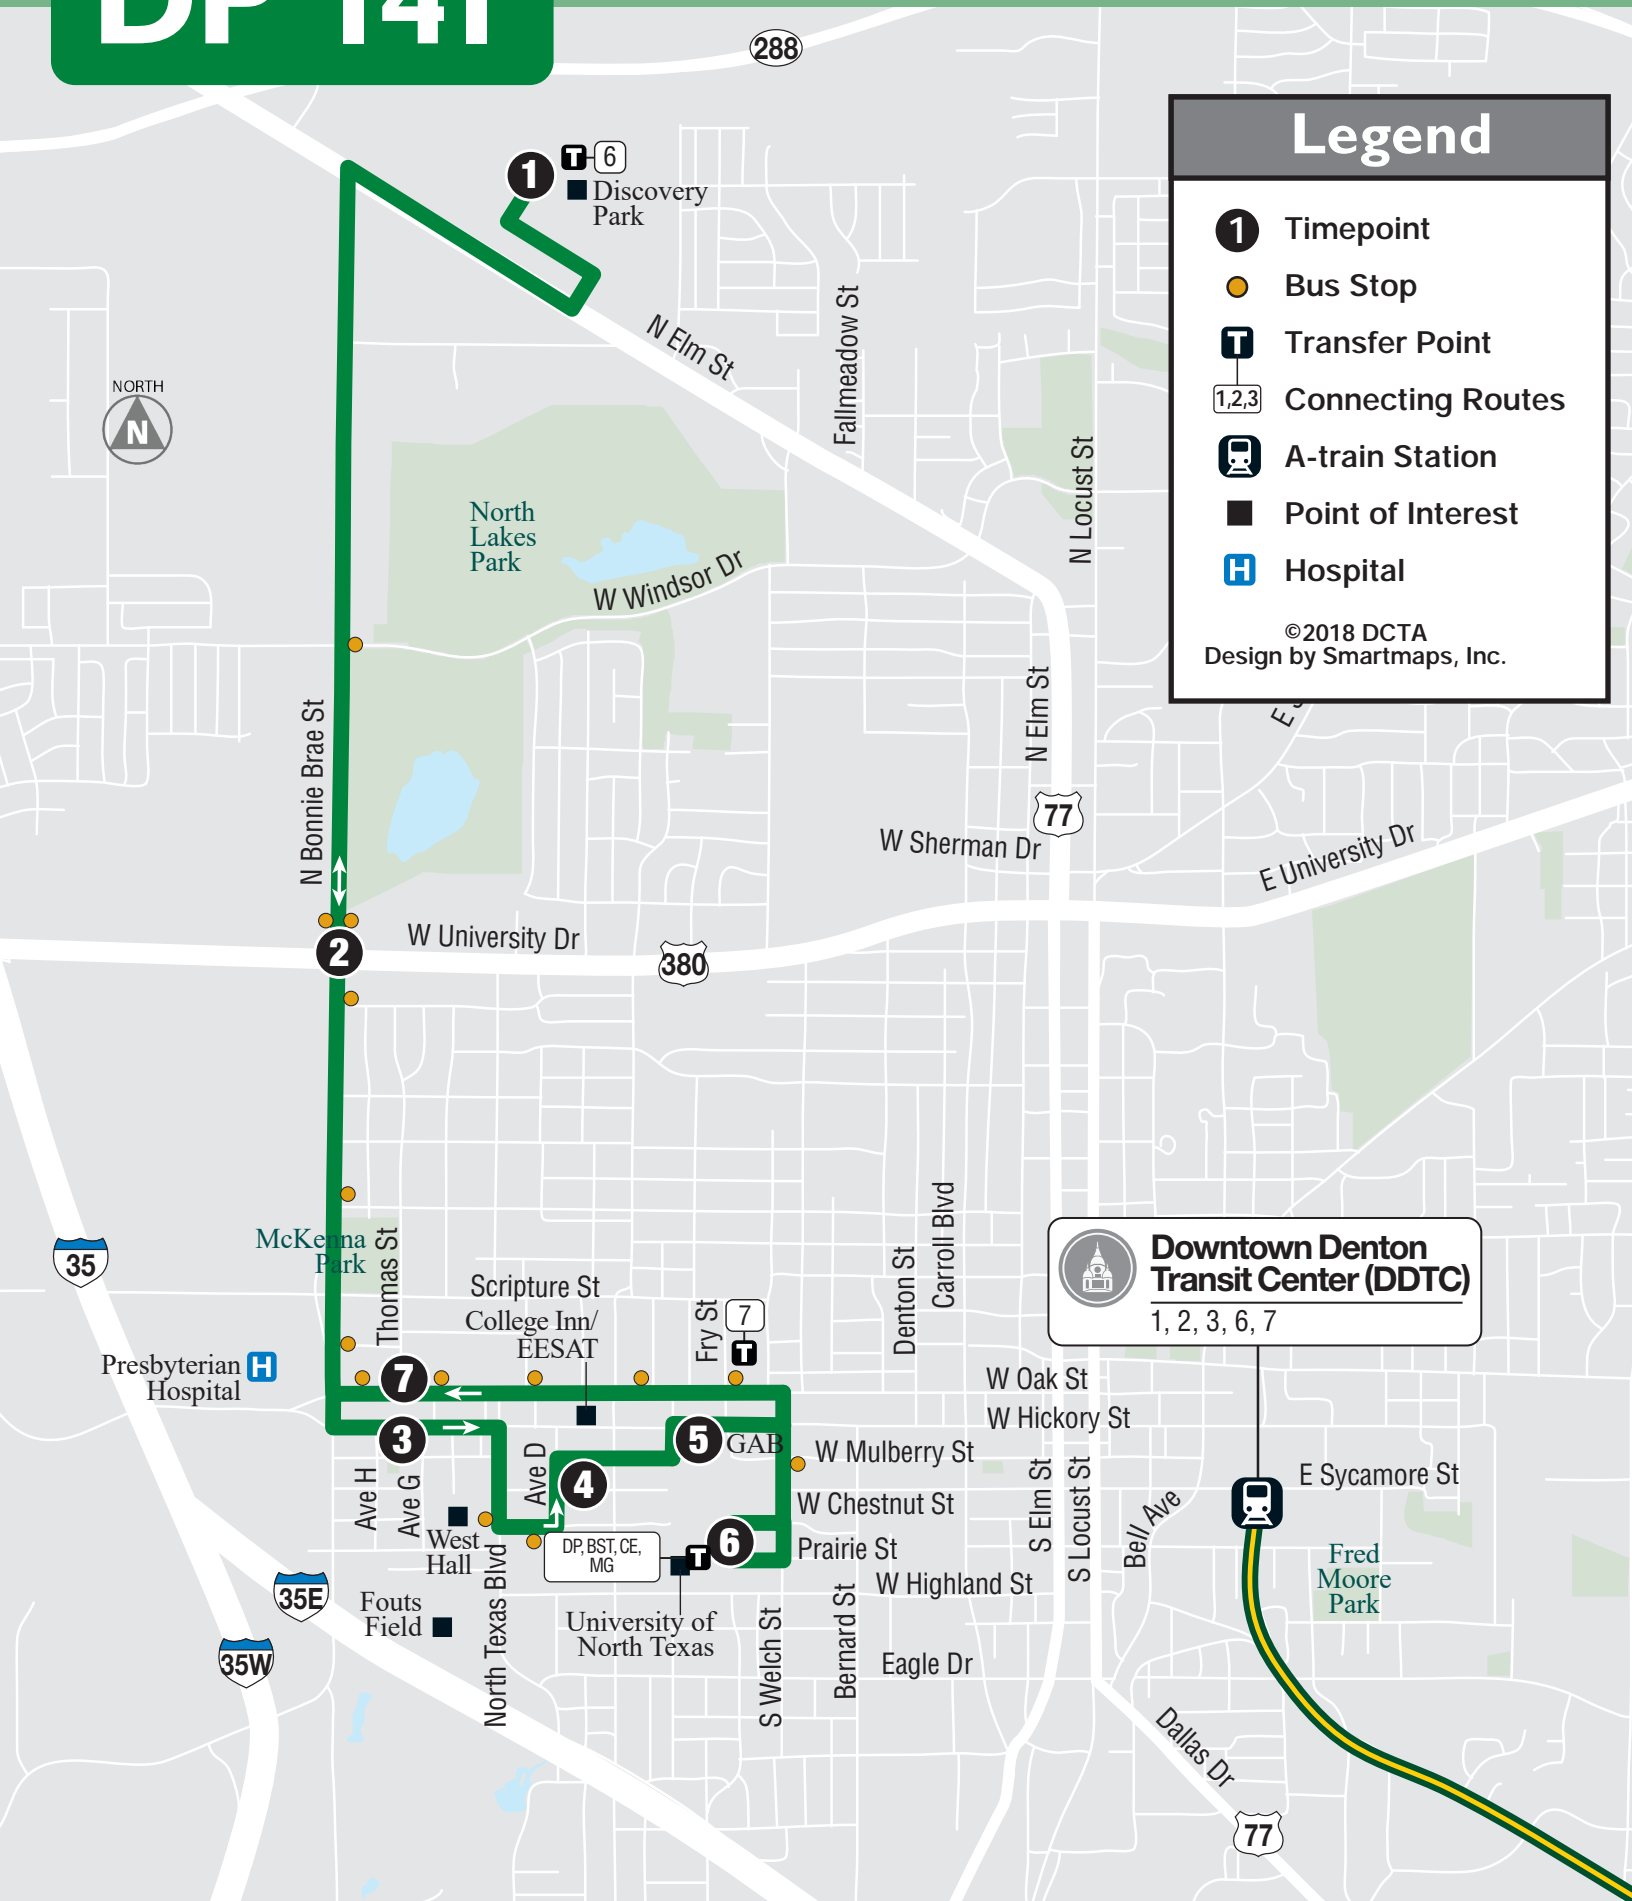

DP 141

Legend

- 1** Timepoint
- Bus Stop
- T** Transfer Point
- 1,2,3** Connecting Routes
- 🚆** A-train Station
- Point of Interest
- H** Hospital

©2018 DCTA
Design by Smartmaps, Inc.

Downtown Denton Transit Center (DDTC)
1, 2, 3, 6, 7

Discovery Park | DP 141 (Monday-Friday / Lunes-Viernes)

Inbound to Union Transfer / Hacia Union Transfer

Outbound to Discovery Park / Salida hacia Discovery Park

	Discovery Park (Main) 1	Bonnie Brae at University 2	Hickory at Ave G 3	Pohl Recreation Center 4	GAB 5		Union Transfer (3rd Stop) 6	Oak at Ave G 7	Bonnie Brae at University 2
AM	7:35	7:40	7:44	7:46	7:47	AM	7:56	7:59	8:03
	8:15	8:20	8:24	8:26	8:27		8:36	8:39	8:43
	8:55	9:00	9:04	9:06	9:07		9:16	9:19	9:23
	9:35	9:40	9:44	9:46	9:47		9:56	9:59	10:03
	10:15	10:20	10:24	10:26	10:27		10:36	10:39	10:43
	10:55	11:00	11:04	11:06	11:07	11:16	11:19	11:23	
	11:35	11:40	11:44	11:46	11:47	11:56	11:59	12:03	
	12:15	12:20	12:24	12:26	12:27	12:36	12:39	12:43	
PM	12:55	1:00	1:04	1:06	1:07	1:16	1:19	1:23	
	1:35	1:40	1:44	1:46	1:47	1:56	1:59	2:03	
	2:15	2:20	2:24	2:26	2:27	2:36	2:39	2:43	
	2:55	3:00	3:04	3:06	3:07	3:16	3:19	3:23	
	3:35	3:40	3:44	3:46	3:47	3:56	3:59	4:03	
	4:15	4:20	4:24	4:26	4:27	4:36	4:39	4:43	
	4:55	5:00	5:04	5:06	5:07	5:16	5:19	5:23	
	5:35	5:40	5:44	5:46	5:47	5:56	5:59	6:03	
	6:15	6:20	6:24	6:26	6:27	6:36	6:39	6:43	
	6:55	7:00	7:04	7:06	7:07	7:16	7:19	7:23	

DENTON COUNTY

TRANSPORTATION AUTHORITY

RideDCTA.net • 940.243.0077

HopOnBoardBlog.com • #RideDCTA