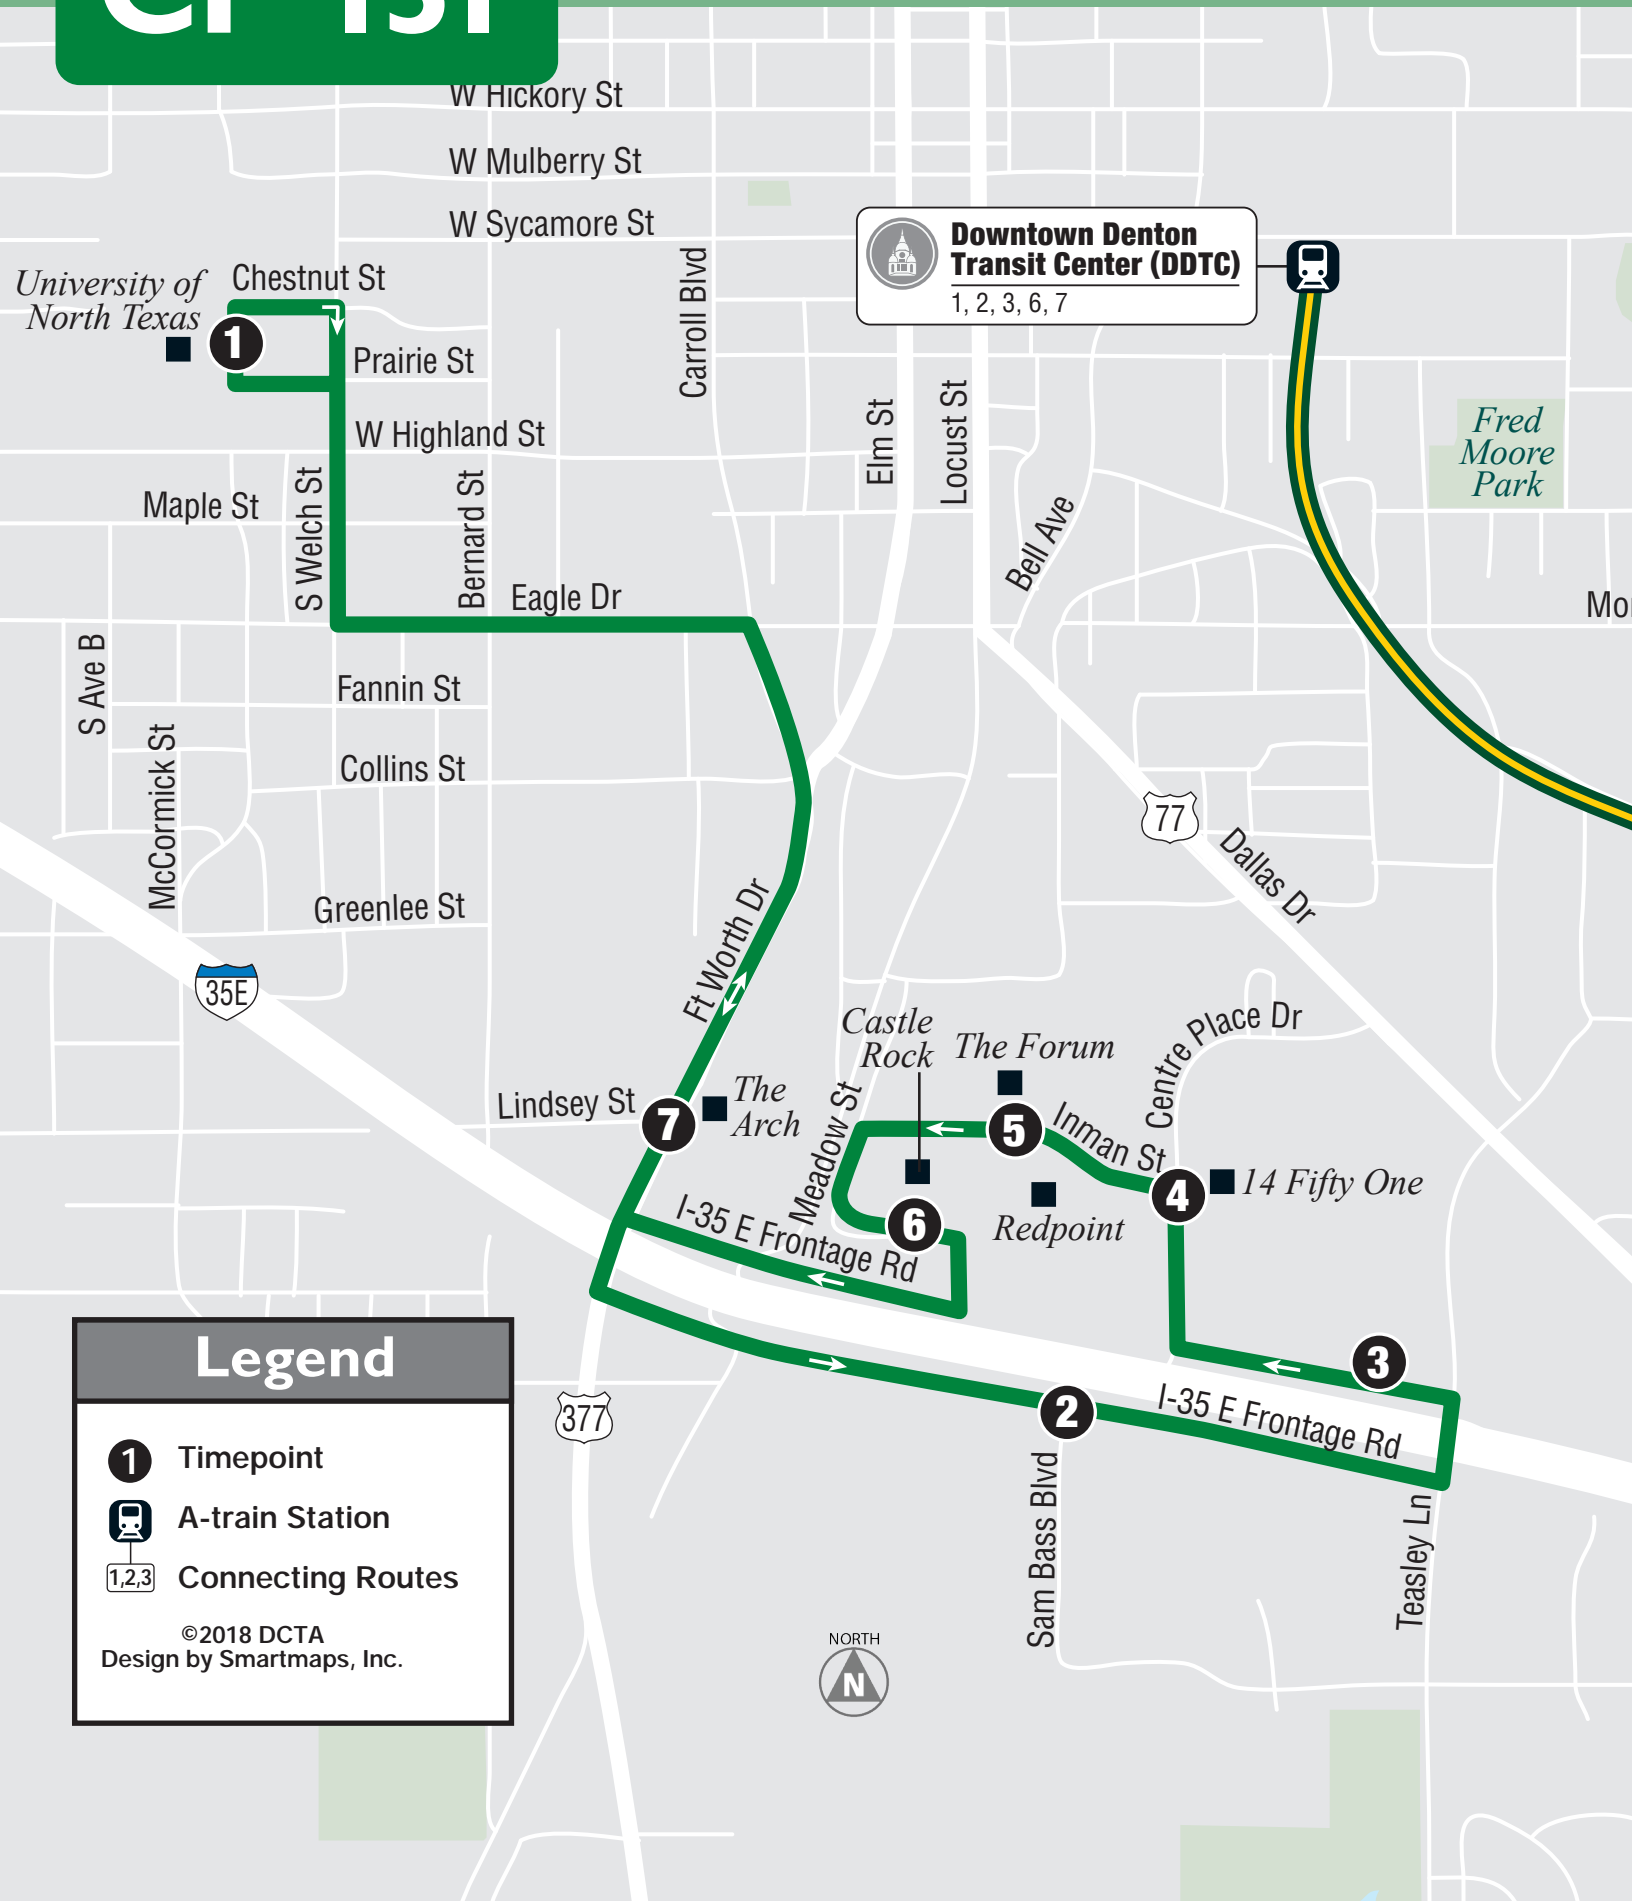

CP 151

Downtown Denton Transit Center (DDTC)
1, 2, 3, 6, 7

Legend

- 1** Timepoint
- A-train Station
- Connecting Routes

©2018 DCTA
Design by Smartmaps, Inc.

Centre Place | CP 151 (Monday-Friday / Lunes-Viernes)

Outbound to The Forum / Salida hacia The Forum

	Union Transfer (1st Stop)	I-35E Frontage at Sam Bass	I35-E Frontage Road at Point Bank	14 Fifty One
	1	2	3	4
AM	7:14	7:20	7:21	7:22
	7:41	7:47	7:48	7:49
	8:08	8:14	8:15	8:16
	8:35	8:41	8:42	8:43
	9:02	9:08	9:09	9:10
	9:29	9:35	9:36	9:37
	9:56	10:02	10:03	10:04
	10:23	10:29	10:30	10:31
	10:50	10:56	10:57	10:58
	11:17	11:23	11:24	11:25
PM	11:44	11:50	11:51	11:52
	12:11	12:17	12:18	12:19
	12:38	12:44	12:45	12:46
	1:05	1:11	1:12	1:13
	1:32	1:38	1:39	1:40
	1:59	2:05	2:06	2:07
	2:26	2:32	2:33	2:34
	2:53	2:59	3:00	3:01
	3:20	3:26	3:27	3:28
	3:47	3:53	3:54	3:55
4:14	4:20	4:21	4:22	
4:41	4:47	4:48	4:49	
5:08	5:14	5:15	5:16	
5:35	5:41	5:42	5:43	
6:02	6:08	6:09	6:10	

Inbound to Union Transfer / Hacia Union Transfer

	The Forum/RedPoint	Castle Rock	The Arch
	5	6	7
AM	7:24	7:25	7:27
	7:51	7:52	7:54
	8:18	8:19	8:21
	8:45	8:46	8:48
	9:12	9:13	9:15
	9:39	9:40	9:42
	10:06	10:07	10:09
	10:33	10:34	10:36
	11:00	11:01	11:03
	11:27	11:28	11:30
PM	11:54	11:55	11:57
	12:21	12:22	12:24
	12:48	12:49	12:51
	1:15	1:16	1:18
	1:42	1:43	1:45
	2:09	2:10	2:12
	2:36	2:37	2:39
	3:03	3:04	3:06
	3:30	3:31	3:33
	3:57	3:58	4:00
4:24	4:25	4:27	
4:51	4:52	4:54	
5:18	5:19	5:21	
5:45	5:46	5:48	
6:12	6:13	6:15	

DENTON COUNTY

TRANSPORTATION AUTHORITY

RideDCTA.net • 940.243.0077

HopOnBoardBlog.com • #RideDCTA