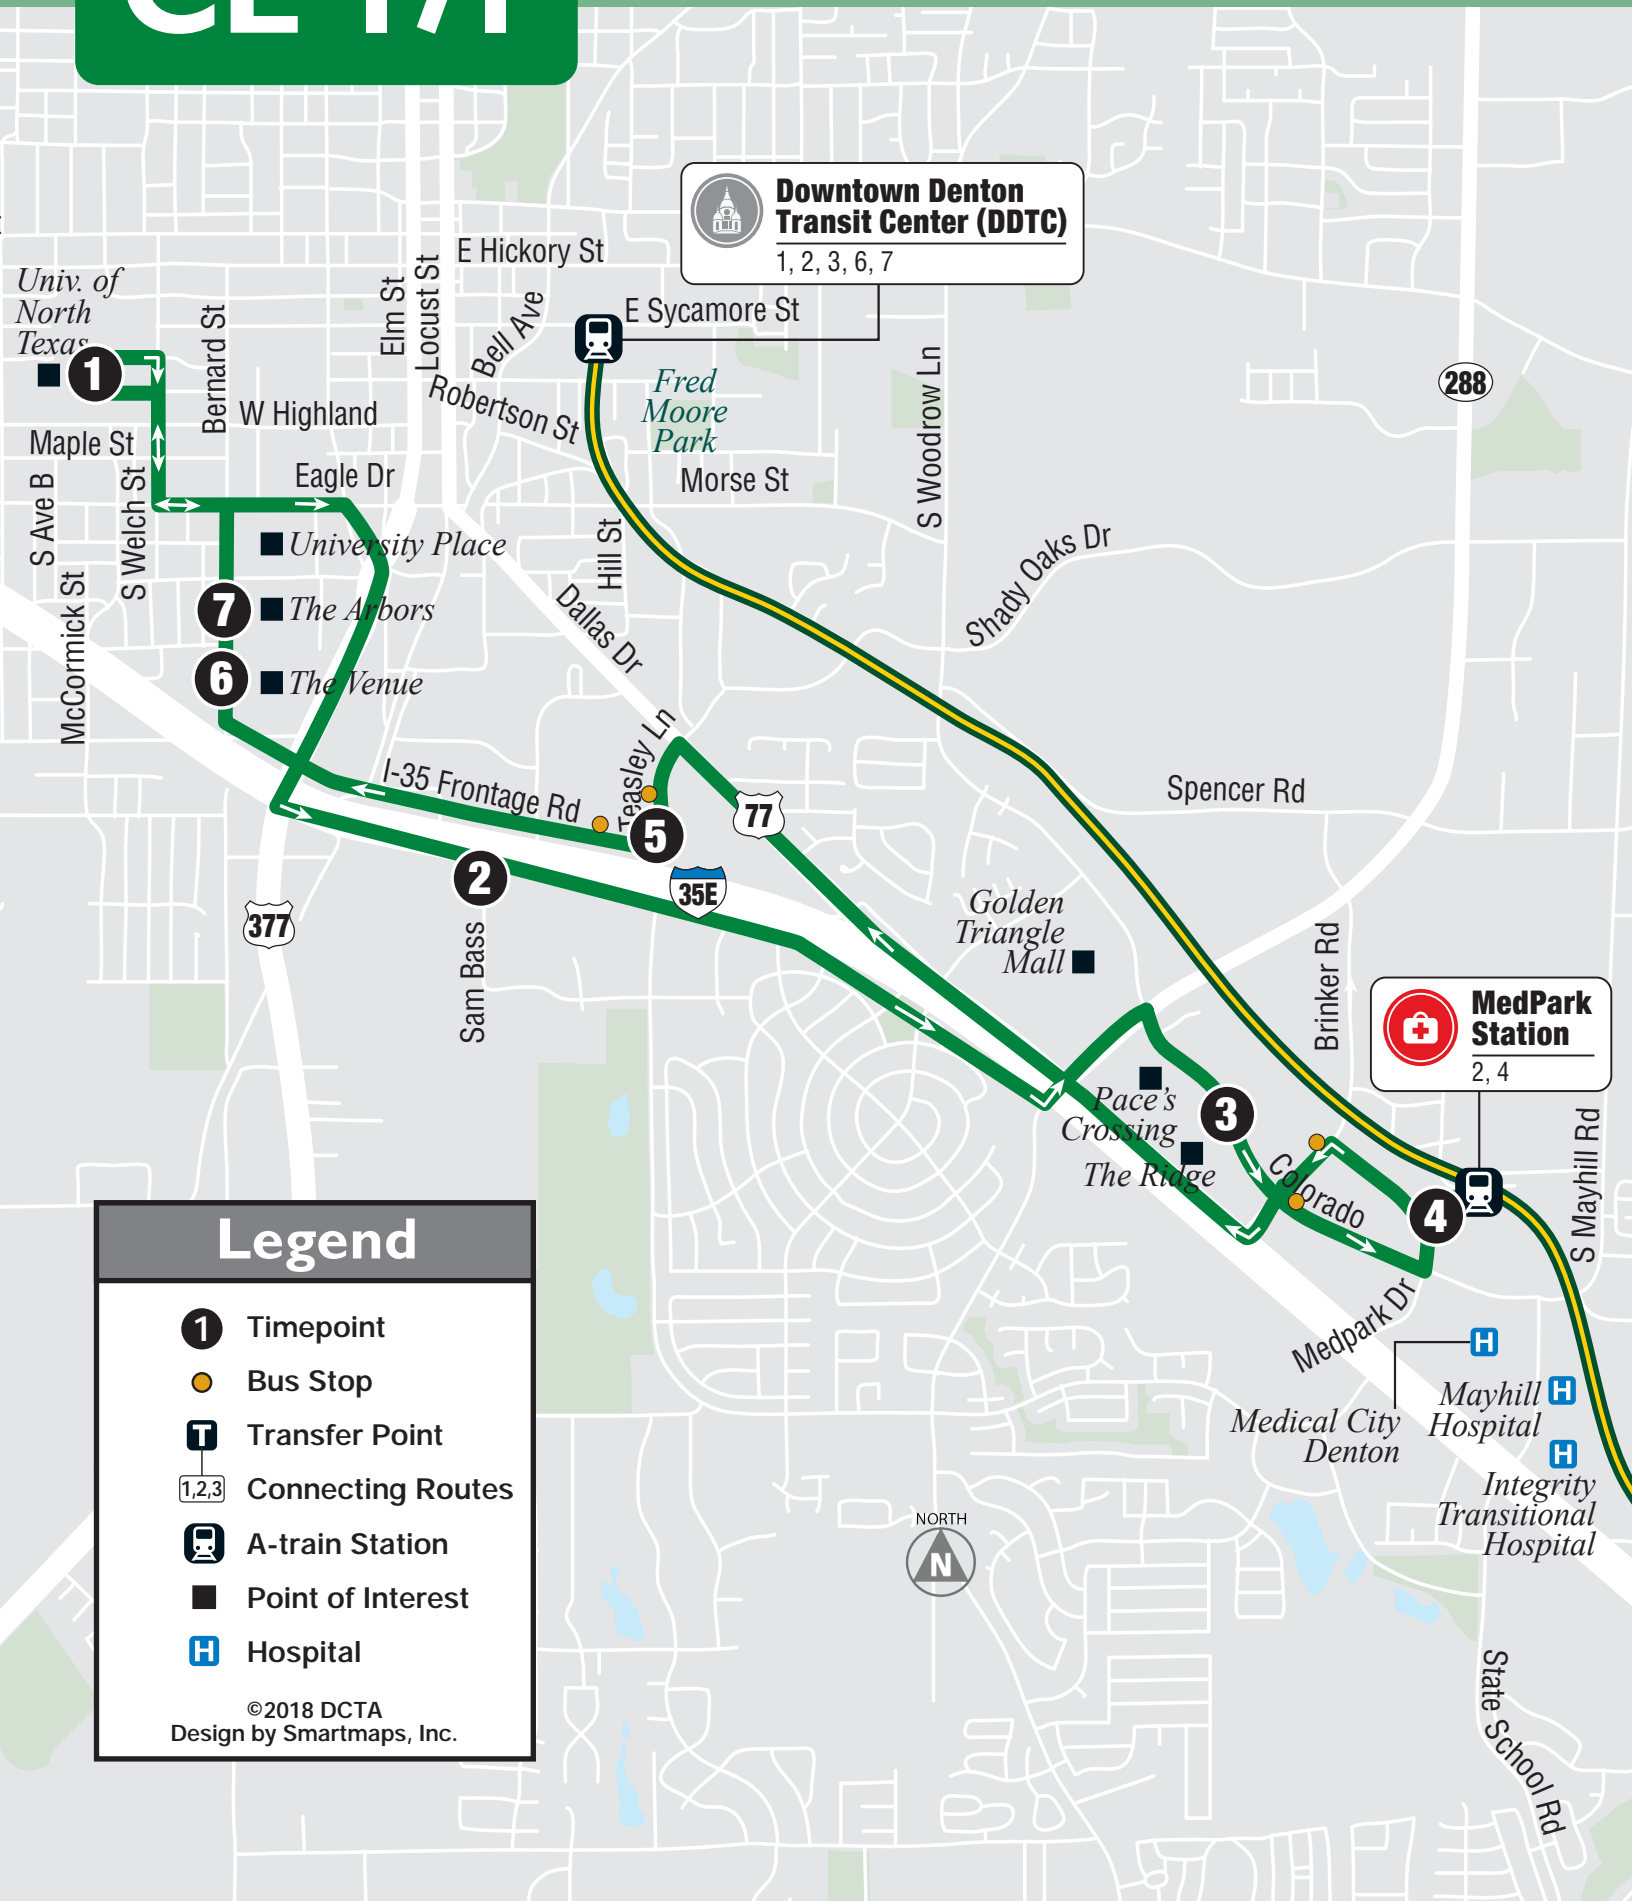

CE 171

Colorado Express • Monday - Friday / Lunes - Viernes

Effective Monday, May 3, 2021

Downtown Denton Transit Center (DDTC)
1, 2, 3, 6, 7

MedPark Station
2, 4

Legend

- 1** Timepoint
- Bus Stop
- Transfer Point
- Connecting Routes
- A-train Station
- Point of Interest
- Hospital

©2018 DCTA
Design by Smartmaps, Inc.

Colorado Express | CE 171 (Monday-Friday / Lunes-Viernes)

Outbound to The Ridge / Salida hacia The Ridge

Union Transfer
(5th Stop)

I-35 E Frontage
at
Sam Bass

1

2

	1	2
AM	7:13	7:19
	7:53	7:59
	8:33	8:39
	9:13	9:19
	9:53	9:59
	10:33	10:39
	11:13	11:19
PM	11:53	11:59
	12:33	12:39
	1:13	1:19
	1:53	1:59
	2:33	2:39
	3:13	3:19
	3:53	3:59
	4:33	4:39
	5:13	5:19
	5:53	5:59

Inbound to Union Transfer / Hacia Union Transfer

The Ridge

MedPark Station

Teasley
at
I-35E/Family Doctors

The Venue
(Bernard St)

The Arbors

3

4

5

6

7

	3	4	5	6	7
AM	7:24	7:28	7:34	7:39	7:40
	8:04	8:08	8:14	8:19	8:20
	8:44	8:48	8:54	8:59	9:00
	9:24	9:28	9:34	9:39	9:40
	10:04	10:08	10:14	10:19	10:20
	10:44	10:48	10:54	10:59	11:00
	11:24	11:28	11:34	11:39	11:40
PM	12:04	12:08	12:14	12:19	12:20
	12:44	12:48	12:54	12:59	1:00
	1:24	1:28	1:34	1:39	1:40
	2:04	2:08	2:14	2:19	2:20
	2:44	2:48	2:54	2:59	3:00
	3:24	3:28	3:34	3:39	3:40
	4:04	4:08	4:14	4:19	4:20
	4:44	4:48	4:54	4:59	5:00
	5:24	5:28	5:34	5:39	5:40
	6:04	6:08	6:14	6:19	6:20