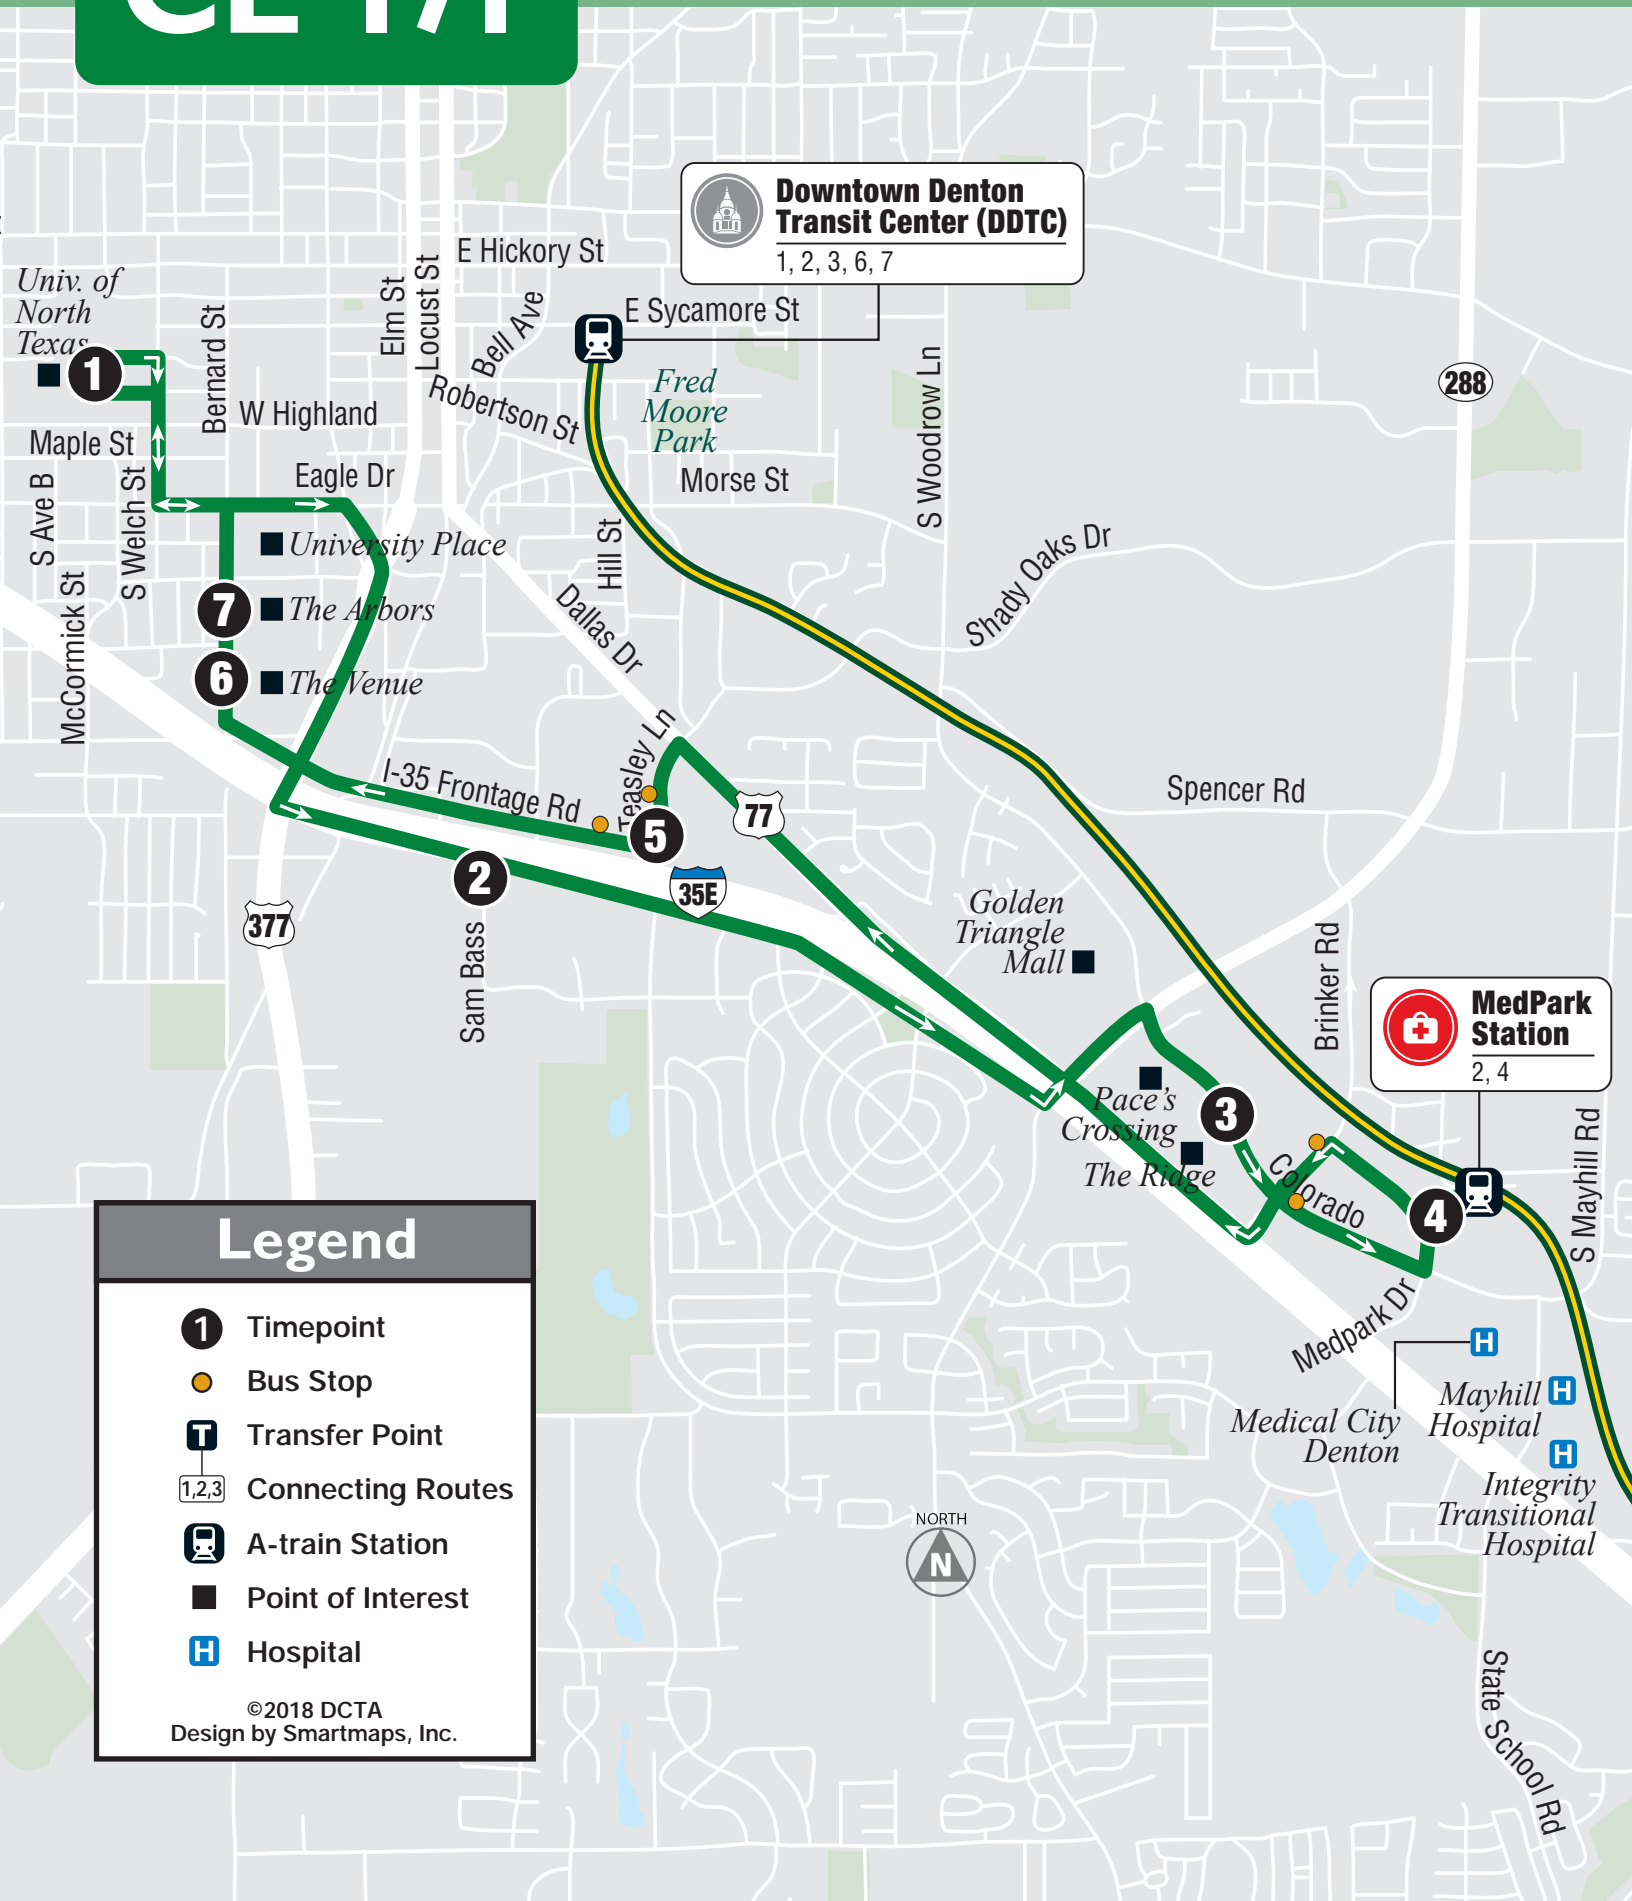

CE 171

Colorado Express • Monday - Friday / Lunes - Viernes

Effective Monday, January 11, 2021

Downtown Denton Transit Center (DDTC)
1, 2, 3, 6, 7

MedPark Station
2, 4

Legend

- 1** Timepoint
- Bus Stop
- Transfer Point
- Connecting Routes
- A-train Station
- Point of Interest
- Hospital

©2018 DCTA
Design by Smartmaps, Inc.

Colorado Express | CE 171 (Monday-Friday / Lunes-Viernes)

Outbound to The Ridge / Salida hacia The Ridge

	Union Transfer (5th Stop)	I-35 E Frontage at Sam Bass
	1	2
	7:00	7:07
	7:22	7:29
	7:44	7:51
	8:06	8:13
	8:28	8:35
	8:50	8:57
AM	9:12	9:19
	9:34	9:41
	9:56	10:03
	10:18	10:25
	10:40	10:47
	11:02	11:09
	11:24	11:31
	11:46	11:53
	12:09	12:16
	12:54	1:01
PM	1:39	1:46
	2:24	2:31
	3:09	3:16
	3:54	4:01
	4:39	4:46

Inbound to Union Transfer / Hacia Union Transfer

	The Ridge	MedPark Station	Teasley at I-35E/Family Doctors	The Venue (Bernard St)	The Arbors
	3	4	5	6	7
	7:13	7:16	7:23	7:27	7:27
	7:35	7:38	7:45	7:49	7:49
	7:57	8:00	8:07	8:11	8:11
	8:19	8:22	8:29	8:33	8:33
	8:41	8:44	8:51	8:55	8:55
	9:03	9:06	9:13	9:17	9:17
AM	9:25	9:28	9:35	9:39	9:39
	9:47	9:50	9:57	10:01	10:01
	10:09	10:12	10:19	10:23	10:23
	10:31	10:34	10:41	10:45	10:45
	10:53	10:56	11:03	11:07	11:07
	11:15	11:18	11:25	11:29	11:29
	11:37	11:40	11:47	11:51	11:51
	11:59	12:02	12:09	12:13	12:13
	12:24	12:27	12:36	12:41	12:41
	1:09	1:12	1:21	1:26	1:26
PM	1:54	1:57	2:06	2:11	2:11
	2:39	2:42	2:51	2:56	2:56
	3:24	3:27	3:36	3:41	3:41
	4:09	4:12	4:21	4:26	4:26
	4:54	4:57	5:06	5:11	5:11

DENTON COUNTY

TRANSPORTATION AUTHORITY

RideDCTA.net • 940.243.0077

HopOnBoardBlog.com • #RideDCTA