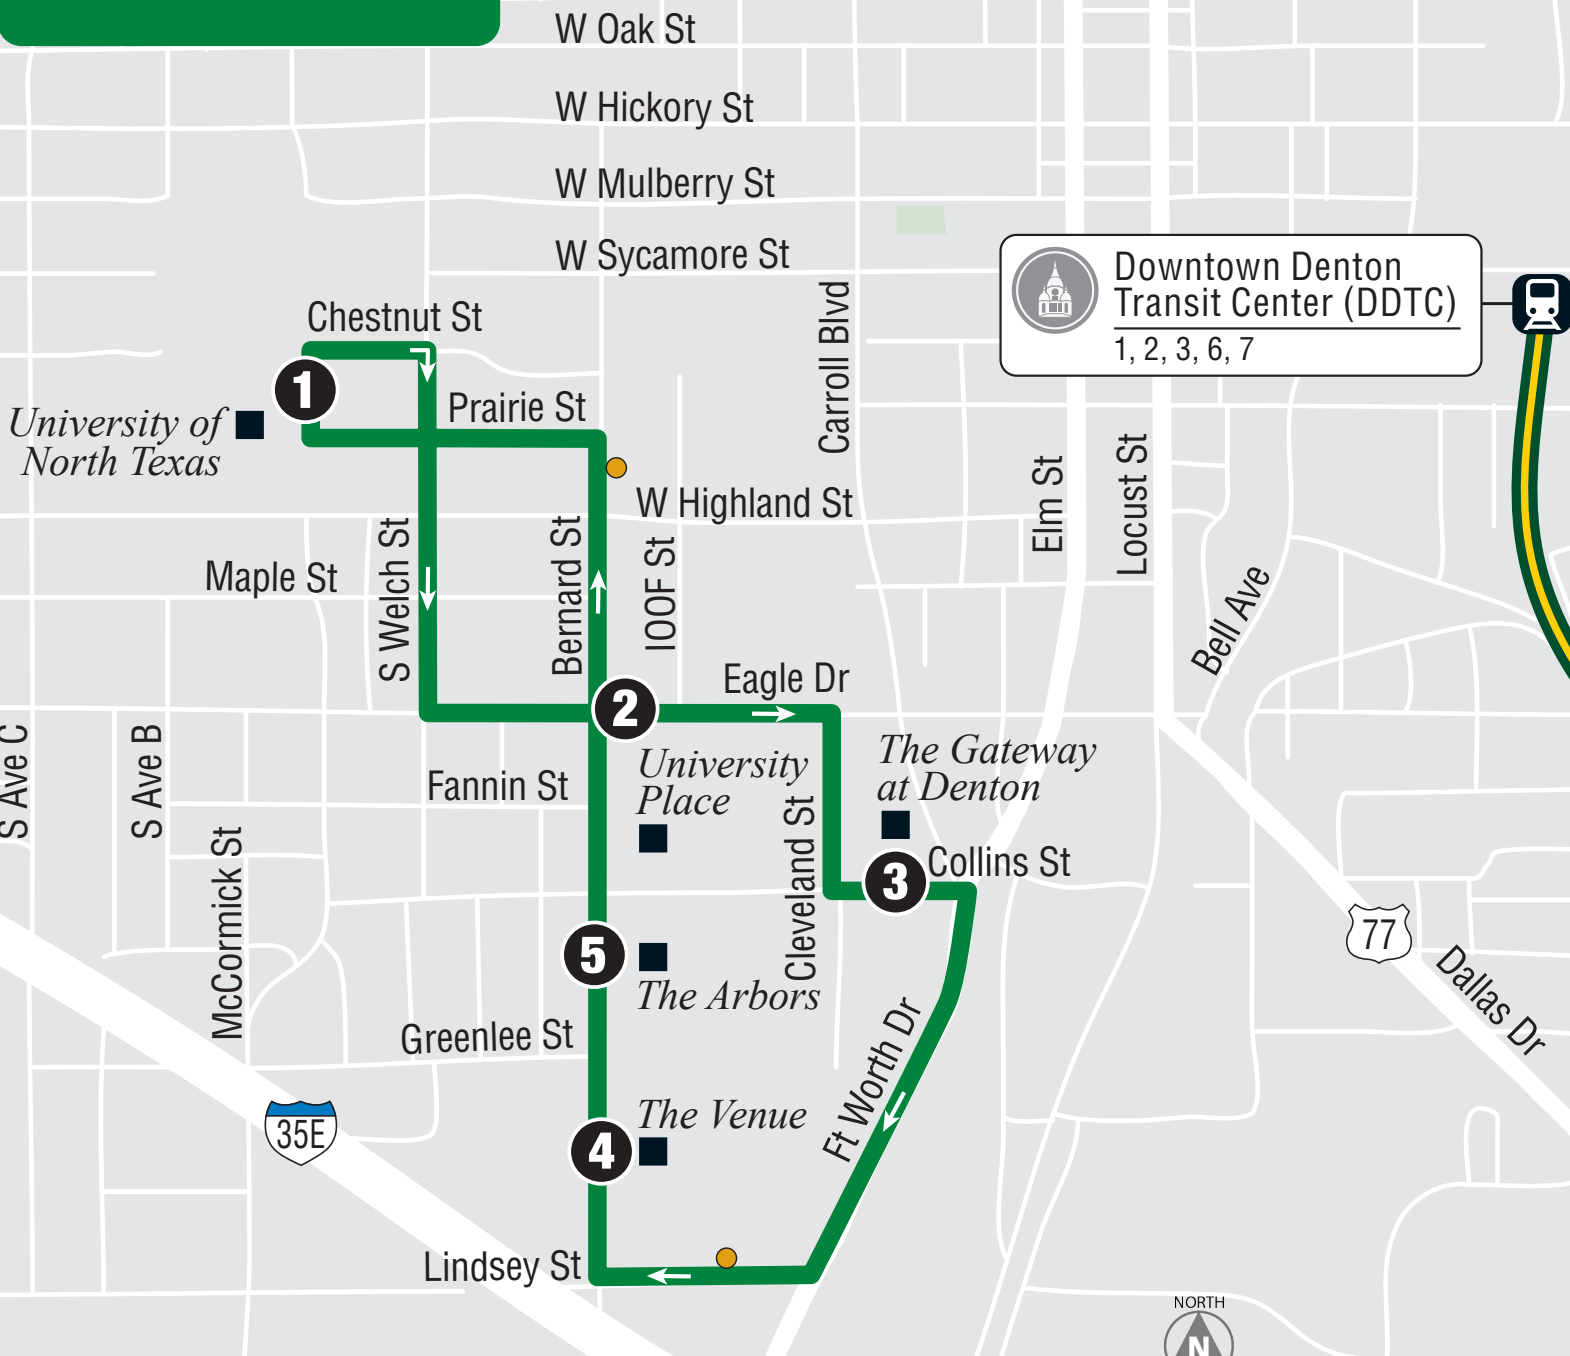

BST 161

 **Downtown Denton Transit Center (DDTC)**
1, 2, 3, 6, 7

Legend

- 1** Timepoint
- T** Transfer Point
- 1,2,3** Connecting Routes
-  A-train Station
-  Bus Stop
-  Point of Interest

©2018 DCTA • Design by Smartmaps, Inc.

Bernard Street | BST 161 (Monday-Friday / Lunes-Viernes)

Outbound to The Gateway / Hacia The Gateway

Union Transfer
(2nd Stop)

EB Eagle
at
Bernard

1

2

AM

7:00	7:03
7:10	7:13
7:20	7:23
7:30	7:33
7:40	7:43
7:50	7:53
8:00	8:03
8:10	8:13
8:20	8:23
8:30	8:33
8:40	8:43
8:50	8:53
9:00	9:03
9:10	9:13
9:20	9:23
9:30	9:33
9:40	9:43
9:50	9:53
10:00	10:03
10:10	10:13
10:20	10:23
10:30	10:33
10:40	10:43
10:50	10:53
11:00	11:03
11:10	11:13
11:20	11:23
11:30	11:33
11:40	11:43
11:50	11:53
12:00	12:03
12:10	12:13
12:20	12:23
12:30	12:33
12:40	12:43
12:50	12:53
1:00	1:03
1:10	1:13
1:20	1:23
1:30	1:33
1:40	1:43
1:50	1:53
2:00	2:03
2:10	2:13
2:20	2:23
2:30	2:33
2:40	2:43
2:50	2:53
3:00	3:03
3:10	3:13
3:20	3:23
3:30	3:33
3:40	3:43
3:50	3:53
4:00	4:03
4:10	4:13
4:20	4:23
4:30	4:33
4:40	4:43
4:50	4:53
5:00	5:03
5:10	5:13
5:20	5:23
5:30	5:33

PM

Inbound to Union Transfer / Salida hacia Union Transfer

The Gateway at
Denton

The
Venue
(Bernard St)

The Arbors

3

4

5