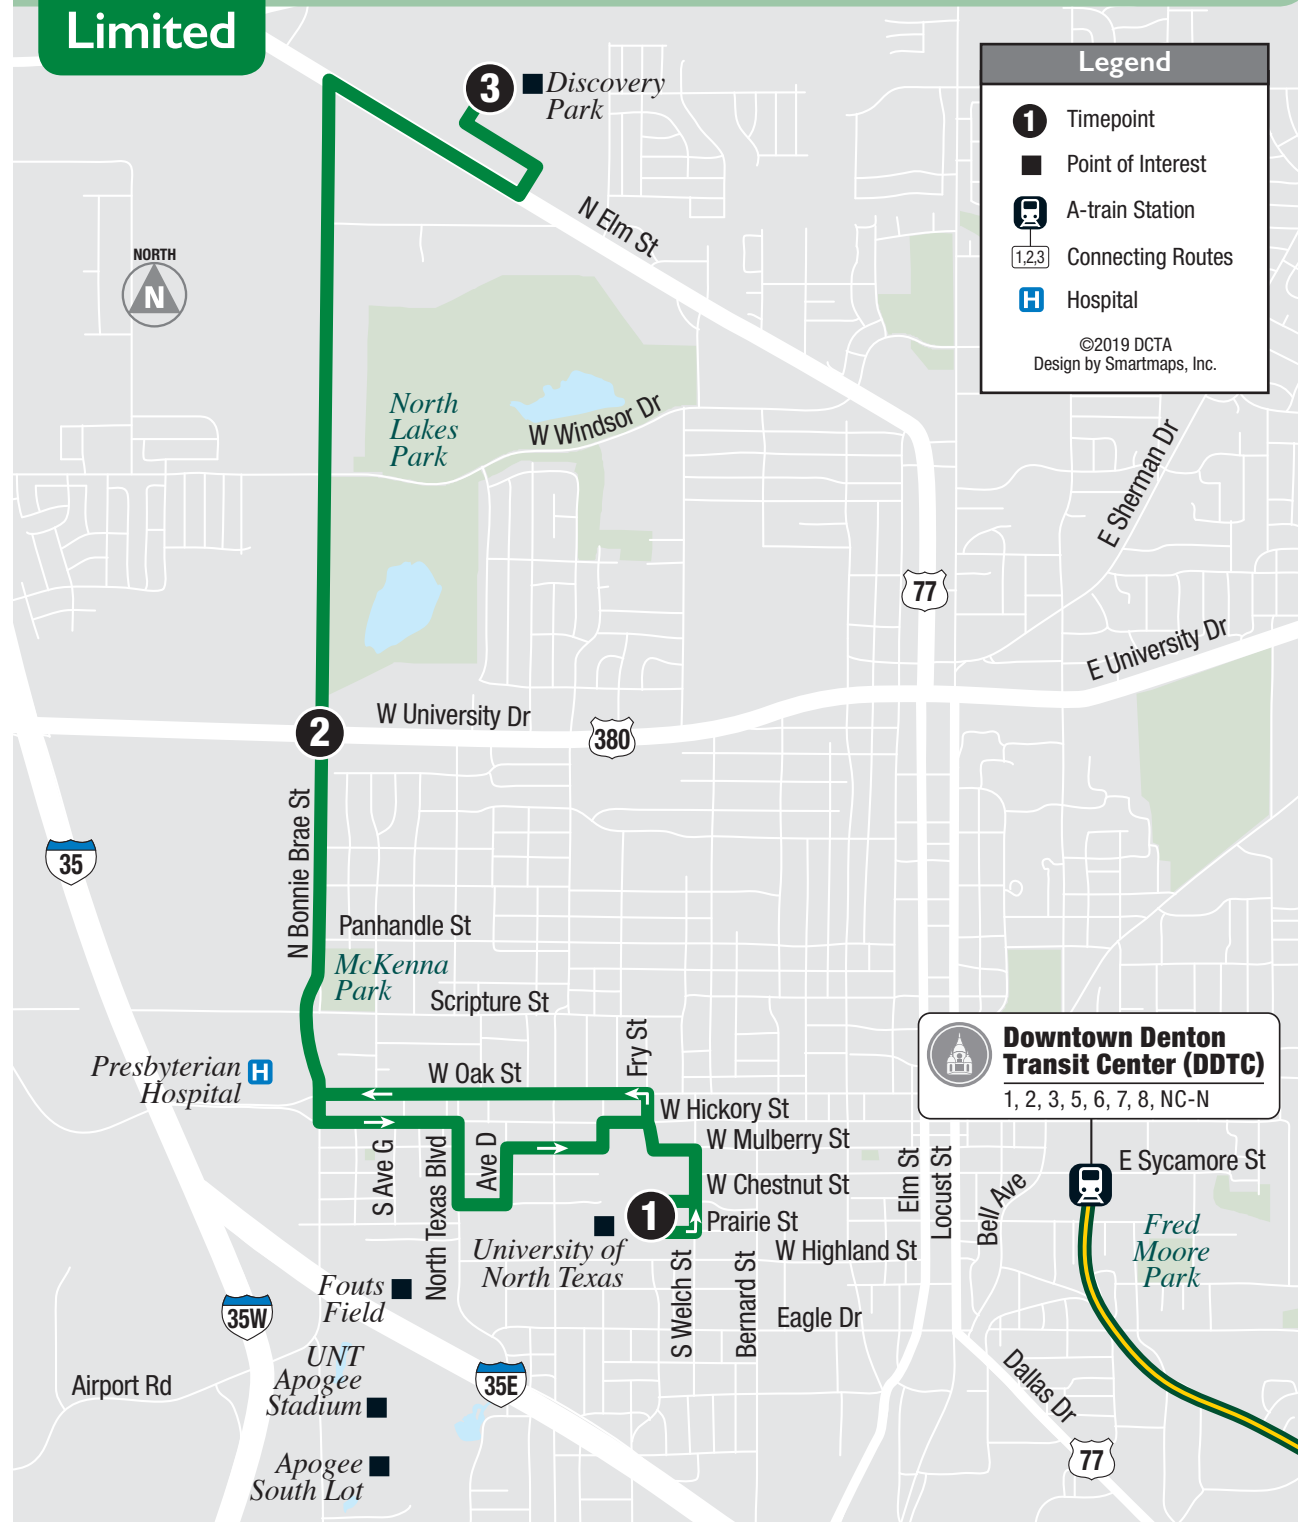

DP-Limited

Discovery Park Limited • Monday–Friday / Lunes–Viernes

DP-Limited Schedule: Monday-Friday / Horario de DP-Limited: Lunes-Viernes

Inbound to Discovery Park / Hacia Discovery Park			Outbound to Union Transfer / Salida hacia Union Transfer		
Union Transfer (Departs)	Bonnie Brae St at University Dr	Discovery Park (Arrives)	Discovery Park (Departs)	Bonnie Brae St at University Dr	Union Transfer (Arrives)
1	2	3	3	2	1
7:15	7:28	7:33	7:35	7:40	7:55
8:00	8:13	8:18	8:20	8:25	8:40
8:45	8:58	9:03	9:05	9:10	9:25
9:30	9:43	9:48	9:50	9:55	10:10
10:15	10:28	10:33	10:35	10:40	10:55
11:00	11:13	11:18	11:20	11:25	11:40
11:45	11:58	12:03	12:05	12:10	12:25
12:30	12:43	12:48	12:50	12:55	1:10
1:15	1:28	1:33	1:35	1:40	1:55
2:00	2:13	2:18	2:20	2:25	2:40
2:45	2:58	3:03	3:05	3:10	3:25
3:30	3:43	3:48	3:50	3:55	4:10
4:15	4:28	4:33	4:35	4:40	4:55
5:00	5:13	5:18	5:30	5:35	5:50