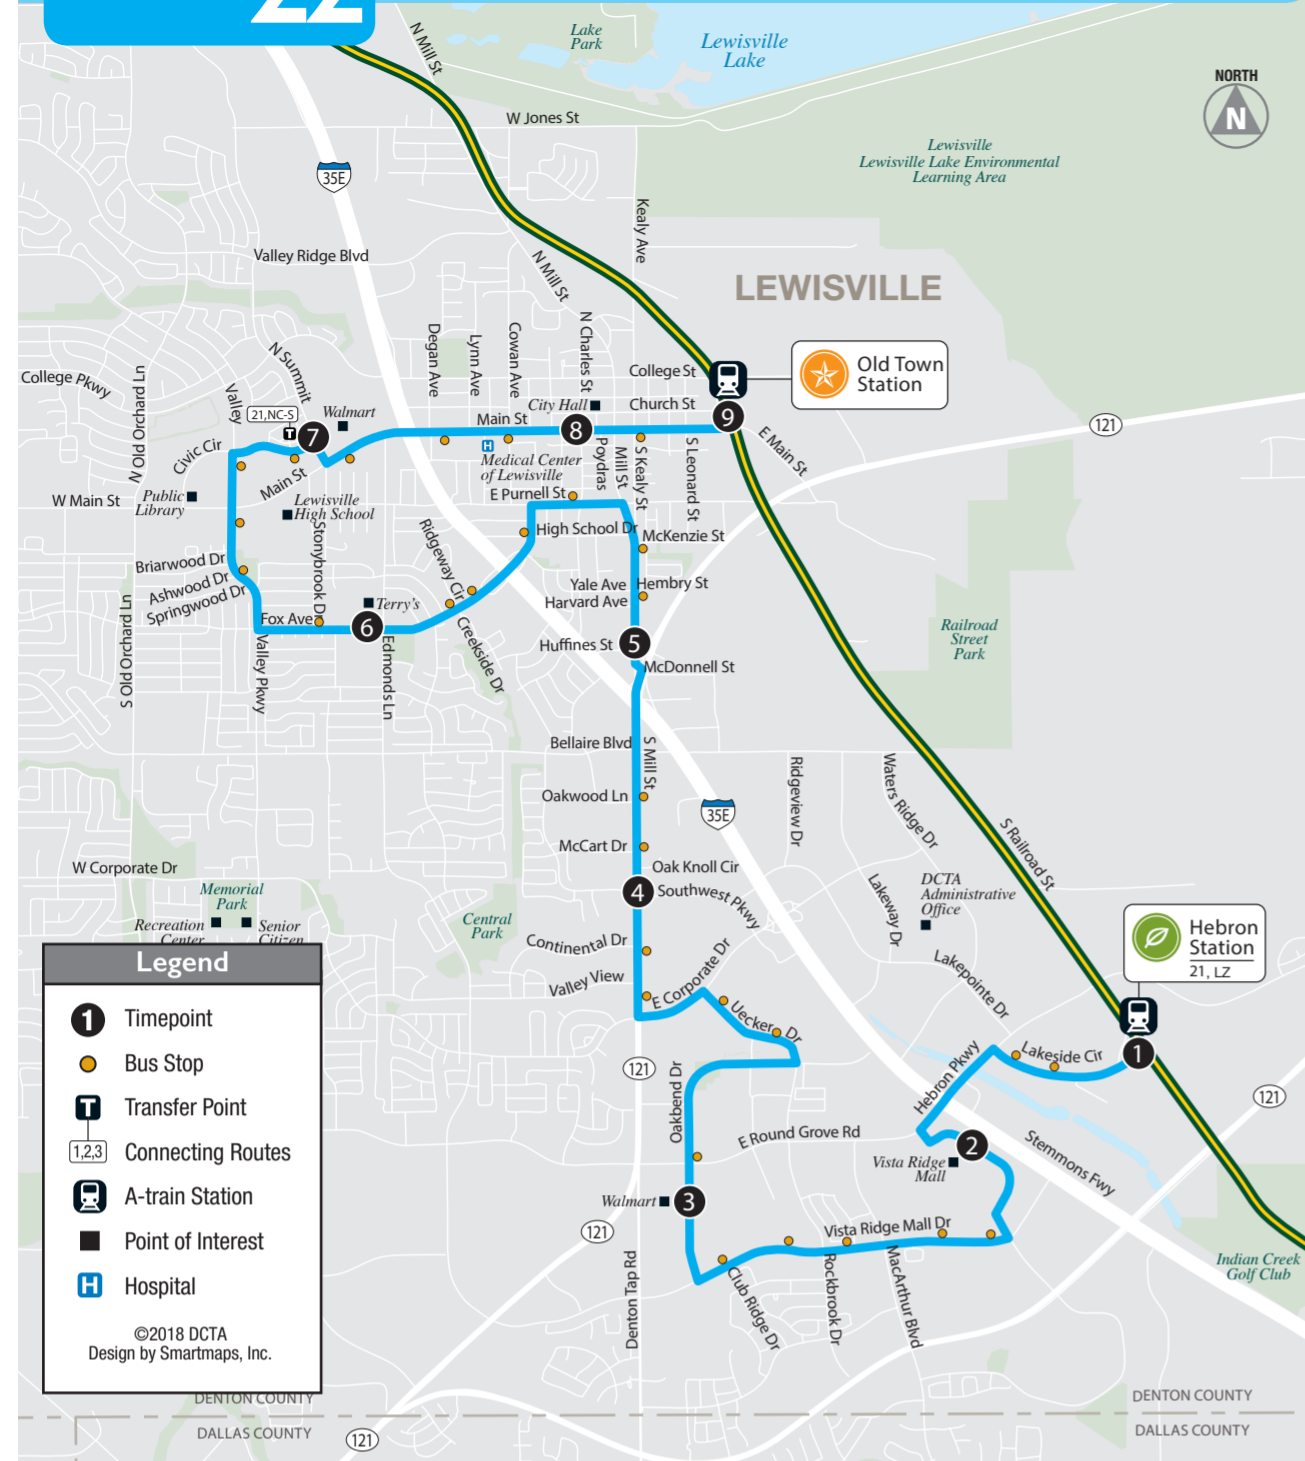

ROUTE 22 Monday-Friday & Saturday (Northbound)

Route 22 Schedule: Monday-Friday

Northbound to Old Town Station								
Hebron Station (Departs)	Vista Ridge Mall	Oakbend at Walmart	I21 at Southwest	Mill at Huffines	Fox at Edmonds	Civic at Summit	Main at Charles	Old Town Station (Arrives)
1	2	3	4	5	6	7	8	9
ID: 770545	ID: 770278	ID: 770284	ID: 770289	ID: 770292	ID: 770330	ID: 770334	ID: 770338	ID: 770543
—	—	—	6:06	6:12	6:19	6:27	6:34	6:39
6:48	6:54	7:02	7:11	7:17	7:24	7:32	7:39	7:44
7:22	7:28	7:36	7:45	7:51	7:58	8:06	8:13	8:18
7:48	7:54	8:02	8:11	8:17	8:24	8:32	8:39	8:44
8:15	8:21	8:29	8:38	8:44	8:51	8:59	9:06	9:11
8:47	8:53	9:01	9:10	9:16	9:23	9:31	9:38	9:43
9:56	10:02	10:10	10:19	10:25	10:32	10:40	10:47	10:52
10:55	11:01	11:12	11:22	11:27	11:35	11:42	11:48	11:52
12:02	12:08	12:16	12:25	12:31	12:38	12:46	12:53	12:58
1:00	1:06	1:14	1:23	1:29	1:36	1:44	1:51	1:56
1:52	1:58	2:06	2:15	2:21	2:28	2:36	2:43	2:48
2:55	3:01	3:09	3:18	3:24	3:31	3:39	3:46	3:51
3:25	3:31	3:39	3:48	3:54	4:01	4:09	4:16	4:21
3:58	4:04	4:12	4:21	4:27	4:34	4:42	4:49	4:54
4:22	4:28	4:36	4:45	4:51	4:58	5:06	5:13	5:18
5:02	5:08	5:16	5:25	5:31	5:38	5:46	5:53	5:58
5:25	5:31	5:39	5:48	5:54	6:01	6:09	6:16	6:21
5:55	6:01	6:09	6:18	6:24	6:31	6:39	6:46	6:51
6:25	6:31	6:39	6:48	6:54	7:01	7:09	—	—
7:00	7:06	7:14	7:23	7:29	7:36	7:44	7:51	7:56
7:40	7:46	7:54	8:03	8:09	8:16	8:24	8:31	8:36
8:30	8:36	8:44	8:53	8:59	9:06	9:14	—	—

Route 22 Schedule: Saturday

Northbound to Old Town Station								
Hebron Station (Departs)	Vista Ridge Mall	Oakbend at Walmart	I21 at Southwest	Mill at Huffines	Fox at Edmonds	Civic at Summit	Main at Charles	Old Town Station (Arrives)
1	2	3	4	5	6	7	8	9
ID: 770545	ID: 770278	ID: 770284	ID: 770289	ID: 770292	ID: 770330	ID: 770334	ID: 770338	ID: 770543
8:43	8:49	8:57	9:06	9:12	9:19	9:27	9:34	9:39
9:43	9:49	9:57	10:06	10:12	10:19	10:27	10:34	10:39
10:43	10:49	10:57	11:06	11:12	11:19	11:27	11:34	11:39
11:43	11:49	11:57	12:06	12:12	12:19	12:27	12:34	12:39
12:43	12:49	12:57	1:06	1:12	1:19	1:27	1:34	1:39
1:43	1:49	1:57	2:06	2:12	2:19	2:27	2:34	2:39
2:43	2:49	2:57	3:06	3:12	3:19	3:27	3:34	3:39
3:43	3:49	3:57	4:06	4:12	4:19	4:27	4:34	4:39
4:43	4:49	4:57	5:06	5:12	5:19	5:27	5:34	5:39
5:43	5:49	5:57	6:06	6:12	6:19	6:27	6:34	6:39
6:43	6:49	6:57	7:06	—	—	—	—	—

Help us conserve! Please return this schedule to the rack when you are finished, or keep it for future use.