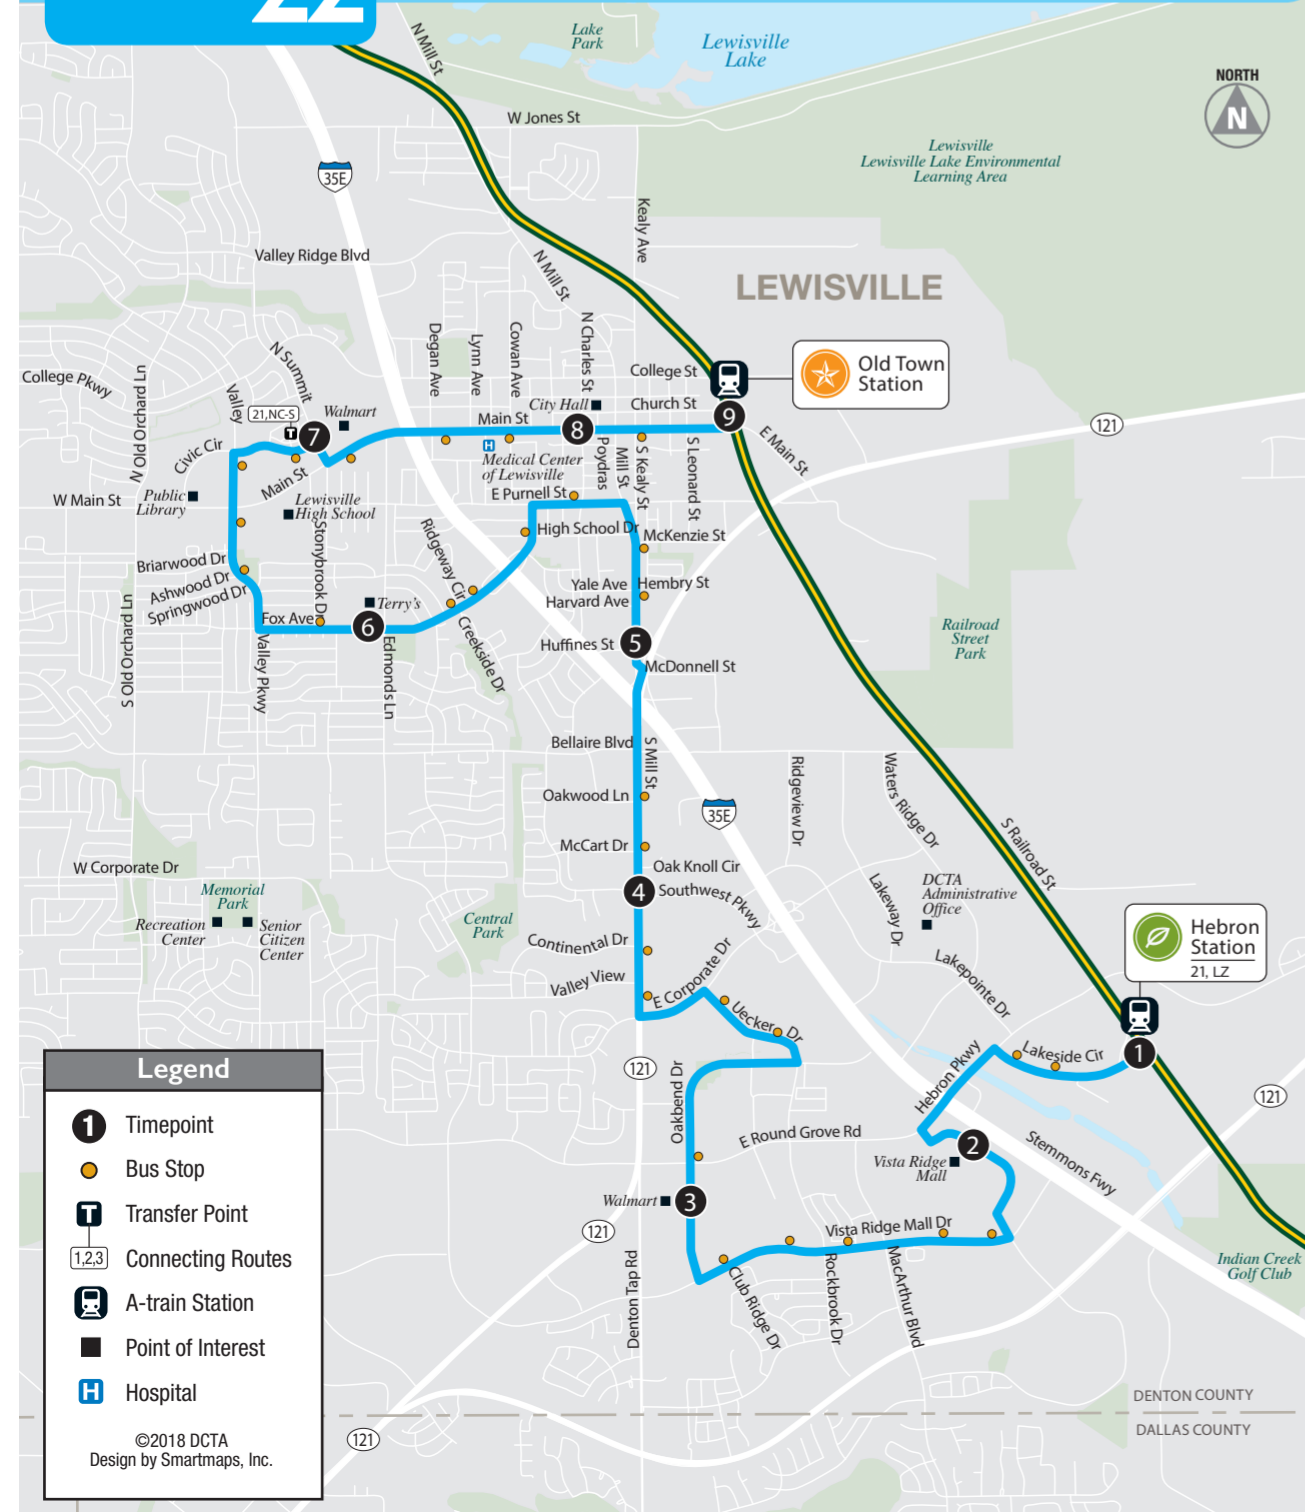

ROUTE 22 Monday-Friday & Saturday (Southbound)

Route 22 Schedule: Monday-Friday / Horario de Ruta 22: Lunes-Viernes

Southbound to Hebron Station / Hacia el sur a la Estación Hebron								
Old Town Station (Departs)	Church at Poydras	Summit at Civic	Fox at Edmonds	Mill at Huffines	I21 at Southwest	Oakbend at Walmart	Vista Ridge Mall	Hebron Station (Arrives)
9	8	7	6	5	4	3	2	1
ID: 770543	ID: 770296	ID: 770300	ID: 770262	ID: 770267	ID: 770341	ID: 770347	ID: 770278	ID: 770545
5:48	5:53	5:58	6:05	6:13	6:19	6:29	6:37	6:42
6:18	6:23	6:28	6:35	6:43	6:49	6:59	7:07	7:12
6:48	6:53	6:58	7:05	7:13	7:19	7:29	7:37	7:43
7:16	7:21	7:26	7:33	7:41	7:47	7:57	8:05	8:11
7:51	7:56	8:01	8:08	8:16	8:22	8:32	8:40	8:46
8:19	8:24	8:29	8:36	8:44	8:50	9:00	9:08	9:14
8:47	8:52	8:57	9:04	9:12	9:18	9:28	9:36	9:42
9:17	9:22	9:27	9:34	9:42	9:48	9:58	10:06	10:12
9:44	9:49	9:54	10:01	10:09	10:15	10:25	10:33	10:39
10:52	10:57	11:02	11:09	11:17	11:23	11:33	11:41	11:47
11:52	11:55	12:01	12:08	12:16	12:21	12:31	12:41	12:48
12:58	1:03	1:08	1:15	1:23	1:29	1:39	1:47	1:53
1:56	2:01	2:06	2:13	2:21	2:27	2:37	2:45	2:51
2:48	2:53	2:58	3:05	3:13	3:19	3:29	3:37	3:43
3:24	3:29	3:34	3:41	3:49	3:55	4:05	4:13	4:19
3:54	3:59	4:04	4:11	4:19	4:25	4:35	4:43	4:49
4:24	4:29	4:34	4:41	4:49	4:55	5:05	5:13	5:19
4:54	4:59	5:04	5:11	5:19	5:25	5:35	5:43	5:49
5:21	5:26	5:31	5:38	5:46	5:52	6:02	6:10	6:16
5:58	6:03	6:08	6:15	6:23	6:29	6:39	6:47	6:53
6:24	6:29	6:34	6:41	6:49	6:55	7:05	7:13	7:19
6:57	7:02	7:07	7:14	7:22	7:28	7:38	7:46	7:52
7:59	8:04	8:09	8:16	8:24	8:30	8:40	8:48	8:54
8:36	8:41	8:46	8:53	9:01	9:07	9:17	9:25	9:31

Route 22 Schedule: Saturday / Horario de Ruta 22: Sábado

Southbound to Hebron Station / Hacia el sur a la Estación Hebron								
Old Town Station (Departs)	Church at Poydras	Summit at Civic	Fox at Edmonds	Mill at Huffines	I21 at Southwest	Oakbend at Walmart	Vista Ridge Mall	Hebron Station (Arrives)
9	8	7	6	5	4	3	2	1
ID: 770543	ID: 770296	ID: 770300	ID: 770262	ID: 770267	ID: 770341	ID: 770347	ID: 770278	ID: 770545
8:44	8:49	8:54	9:01	9:09	9:15	9:25	9:33	9:39
9:44	9:49	9:54	10:01	10:09	10:15	10:25	10:33	10:39
10:44	10:49	10:54	11:01	11:09	11:15	11:25	11:33	11:39
11:44	11:49	11:54	12:01	12:09	12:15	12:25	12:33	12:39
12:44	12:49	12:54	1:01	1:09	1:15	1:25	1:33	1:39
1:44	1:49	1:54	2:01	2:09	2:15	2:25	2:33	2:39
2:44	2:49	2:54	3:01	3:09	3:15	3:25	3:33	3:39
3:44	3:49	3:54	4:01	4:09	4:15	4:25	4:33	4:39
4:44	4:49	4:54	5:01	5:09	5:15	5:25	5:33	5:39
5:44	5:49	5:54	6:01	6:09	6:15	6:25	6:33	6:39
6:44	6:49	6:54	7:01	7:09	7:15	—	—	—