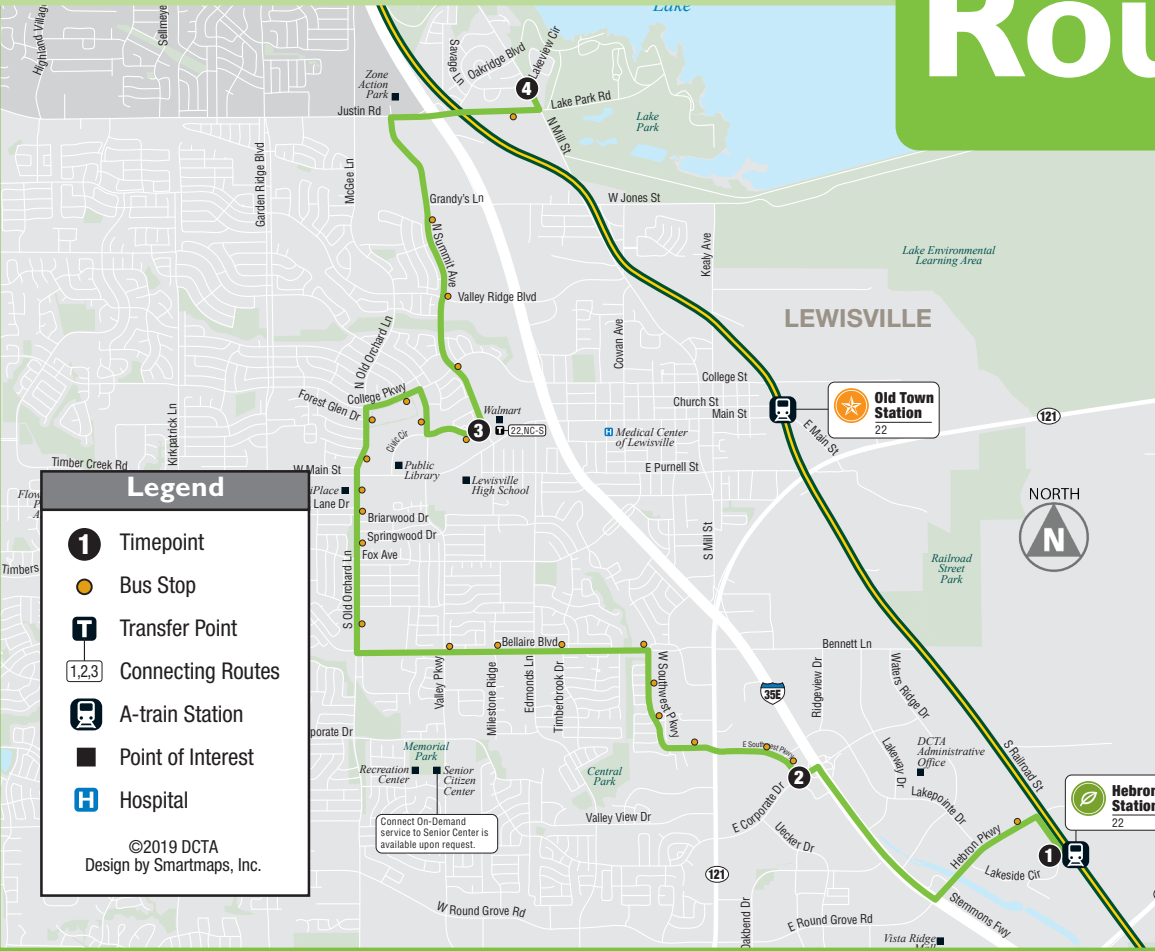

New Service Changes & Modifications

DENTON COUNTY
TRANSPORTATION
AUTHORITY

Effective Monday, March 23, 2020.

Route 21

Legend

- 1 Timepoint
- Bus Stop
- T Transfer Point
- 1,2,3 Connecting Routes
- 🚆 A-train Station
- Point of Interest
- H Hospital

©2019 DCTA
Design by Smartmaps, Inc.

Northbound to Lake Park / Hacia el norte a Lake Park

Route 21 Schedule: Monday-Friday / Lunes-Viernes

	Hebron Station (Departs) 1 ID: 770545	Southwest at Corporate 2 ID: 770272	EB Civic at Summit 3 ID: 770334	Mill at Lakeview 4 ID: 770567
AM	8:26	8:35	8:54	9:06
	9:11	9:20	9:39	9:51
	9:56	10:05	10:24	10:36
	10:41	10:50	11:09	11:21
	11:26	11:35	11:54	12:06
PM	12:11	12:20	12:39	12:51
	12:56	1:05	1:24	1:36
	1:41	1:50	2:09	2:21
	2:26	2:35	2:54	3:06
	3:11	3:20	3:39	3:51
	3:56	4:05	4:24	4:36
	4:41	4:50	5:09	5:21
	5:26	5:35	5:54	6:06
	6:11	6:20	6:39	6:51
	6:56	7:05	7:24	7:36

DCTA is operating a modified schedule in response to the coronavirus (COVID-19) health emergency. See back for Southbound modified schedule.

Visit RideDCTA.net for more information.

Route 21

Legend

- 1** Timepoint
- Bus Stop
- T** Transfer Point
- 1,2,3** Connecting Routes
- 🚆** A-train Station
- Point of Interest
- H** Hospital

©2019 DCTA
Design by Smartmaps, Inc.

Southbound to Hebron / Hacia el sur a la Estación Hebron

Route 21 Schedule: Monday-Friday / Lunes-Viernes

	NB Mill at Lakeview 1 ID: 770567	Summit at Civic 2 ID: 770300	EB Hebron Pkwy at 805 3 ID: 770371
AM	9:11	9:22	9:48
	9:56	10:07	10:33
	10:41	10:52	11:18
	11:26	11:37	12:03
	12:11	12:22	12:48
PM	12:56	1:07	1:33
	1:41	1:52	2:18
	2:26	2:37	3:03
	3:11	3:22	3:48
	3:56	4:07	4:33
	4:41	4:52	5:18
	5:26	5:37	6:03
	6:11	6:22	6:48
	6:56	7:07	7:33
	7:41	7:52	8:18