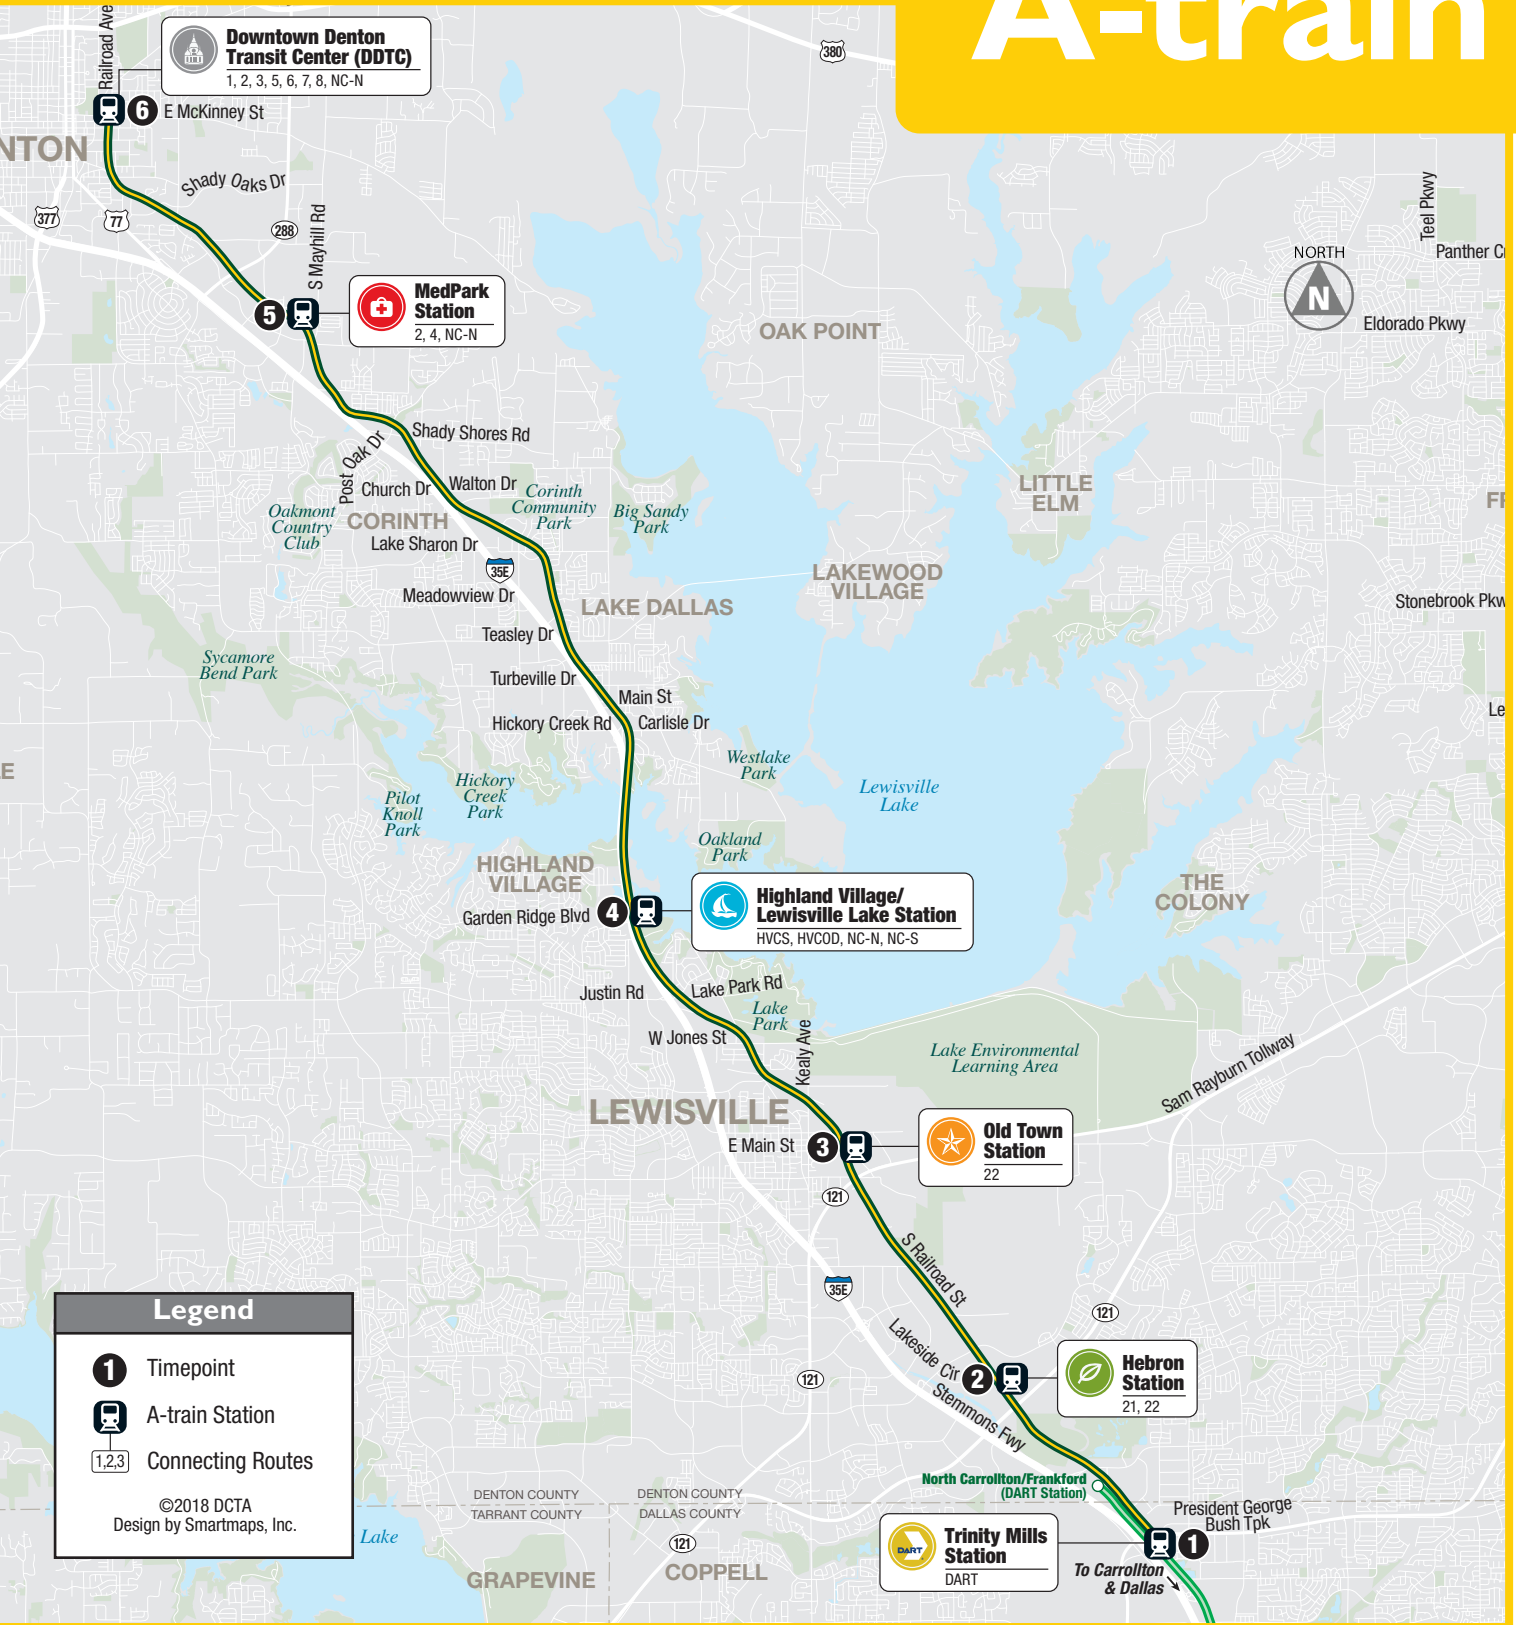

New Service Changes & Modifications

Effective Monday, March 23, 2020.

DENTON COUNTY
TRANSPORTATION
AUTHORITY

A-train

CONNECT

DCTA is operating a modified schedule in response to the coronavirus (COVID-19) health emergency. See back for the modified schedule.

Visit RideDCTA.net for more information.