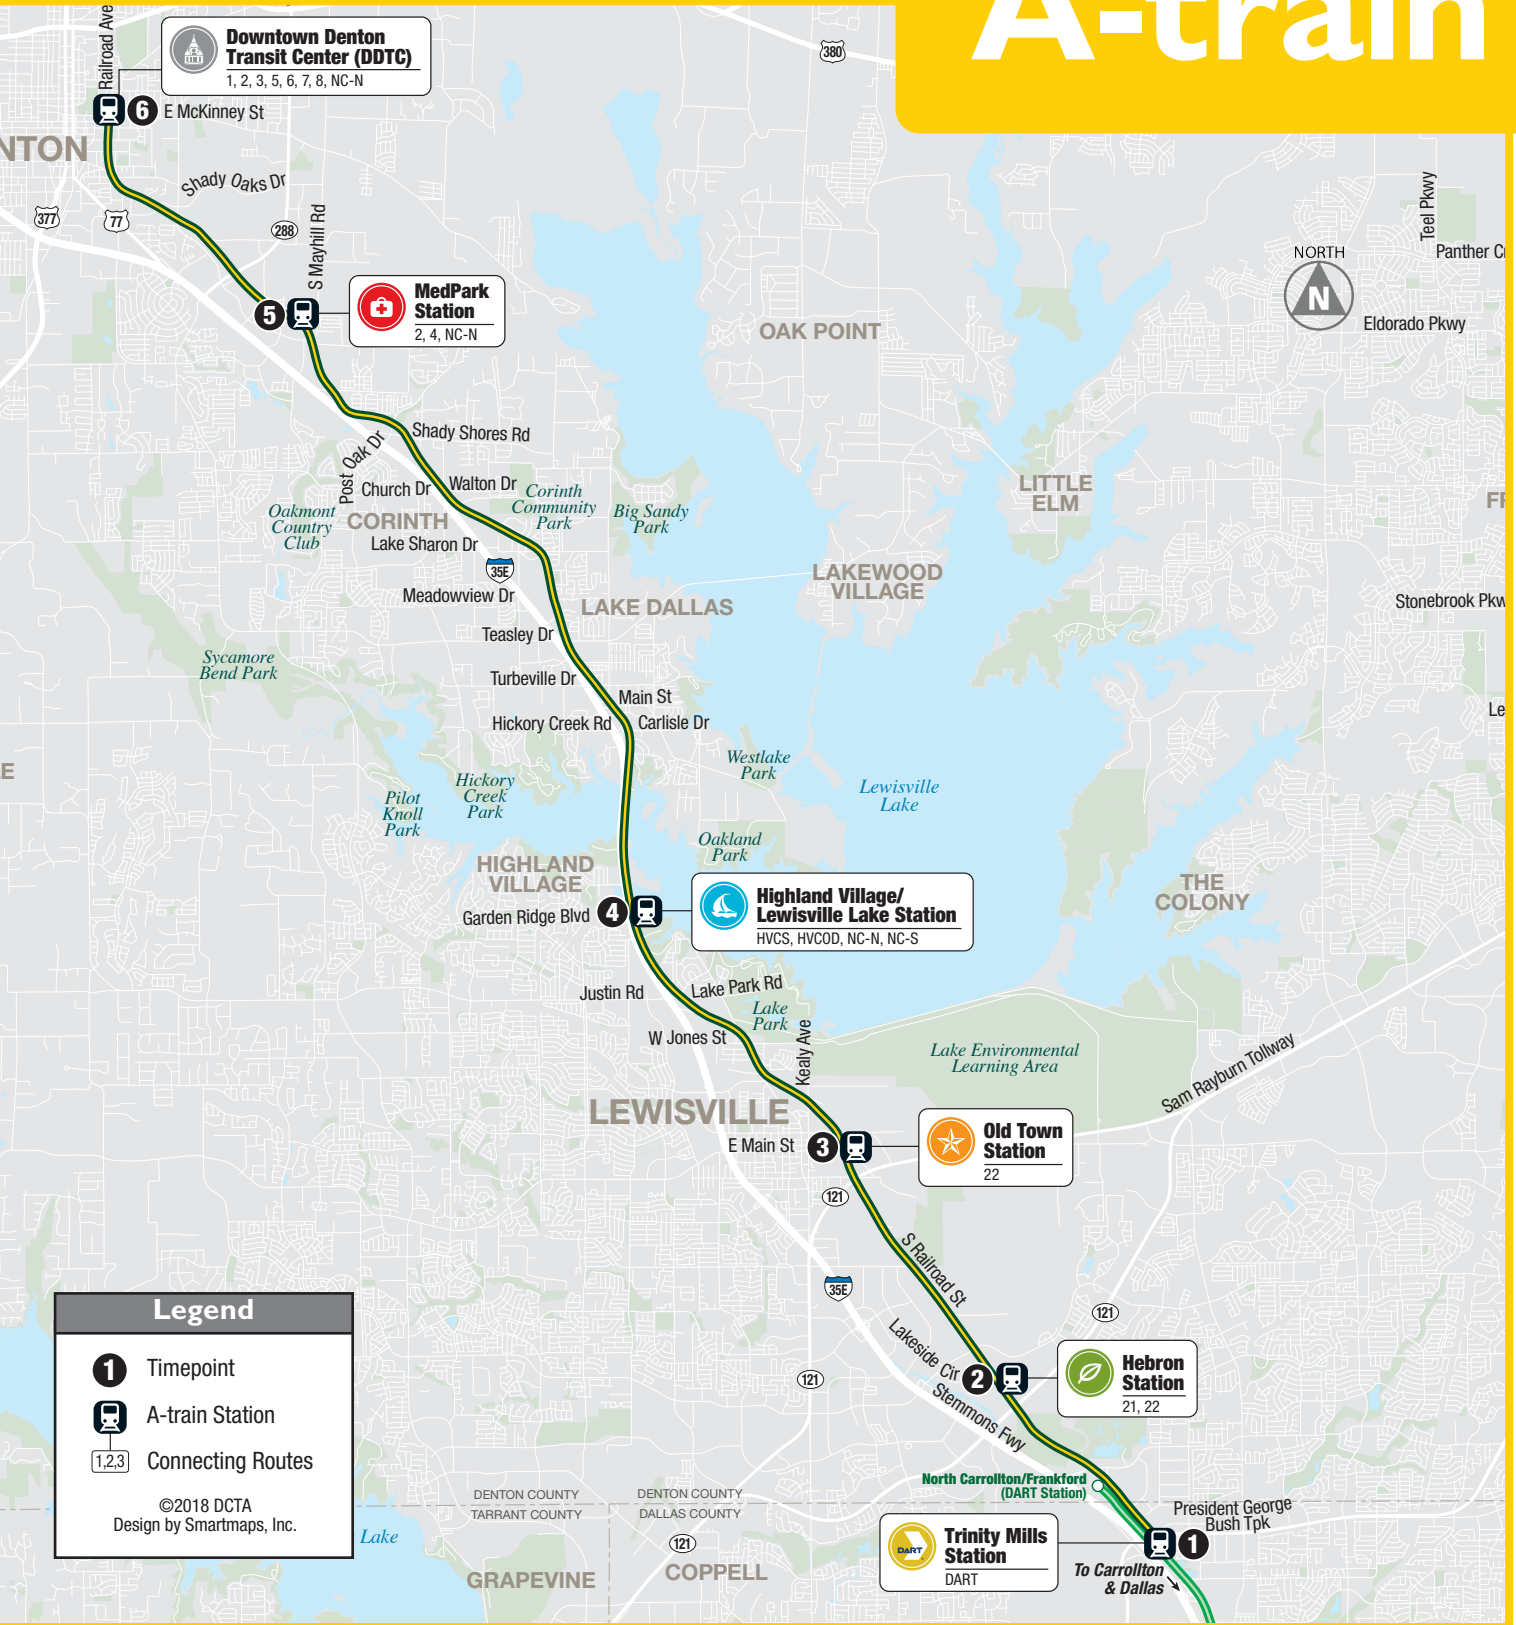

New Service Changes & Modifications

Effective Monday, March 23, 2020.

DENTON COUNTY
TRANSPORTATION
AUTHORITY

A-train

Legend

- 1 Timepoint
- A-train Station
- 1,2,3 Connecting Routes

©2018 DCTA
Design by Smartmaps, Inc.

Northbound / Dirección Norte

	Green Line (Arrives) 1	Trinity Mills Station 1	Hebron Station 2	Old Town Station 3	Highland Village Station 4	MedPark Station 5	DDTC (Arrives) 6
Train #	ID: 29816	ID: 770397	ID: 770396	ID: 770395	ID: 770394	ID: 770393	ID: 770001
AM 7302	-	-	-	5:20	5:27	5:44	5:50
AM 7904	5:55	6:00	6:08	6:13	6:22	6:38	6:44
AM 7906	6:43	7:00	7:08	7:13	7:22	7:38	7:44
AM 7908	7:48	8:00	8:08	8:13	8:22	8:38	8:44
AM 7910	8:48	9:00	9:08	9:13	9:22	9:38	9:44
AM 7912	9:45	10:00	10:08	10:13	10:22	10:38	10:44
AM 7914	10:44	11:00	11:08	11:13	11:22	11:38	11:44
AM 7916	11:44	12:00	12:08	12:13	12:22	12:38	12:44
PM 7918	12:44	1:00	1:08	1:13	1:22	1:38	1:44
PM 7920	1:44	2:00	2:08	2:13	2:22	2:38	2:44
PM 7922	2:44	3:00	3:08	3:13	3:22	3:38	3:44
PM 7924	3:44	4:00	4:08	4:13	4:22	4:38	4:44
PM 7926	4:44	5:00	5:08	5:13	5:22	5:38	5:44
PM 7928	5:44	6:00	6:08	6:13	6:22	6:38	6:44
PM 7930	6:45	7:00	7:08	7:13	7:22	7:38	7:44
PM 7932	7:44	8:00	8:08	8:13	8:22	8:38	8:44
PM 7934	8:44	9:00	9:08	9:13	9:22	9:38	9:44