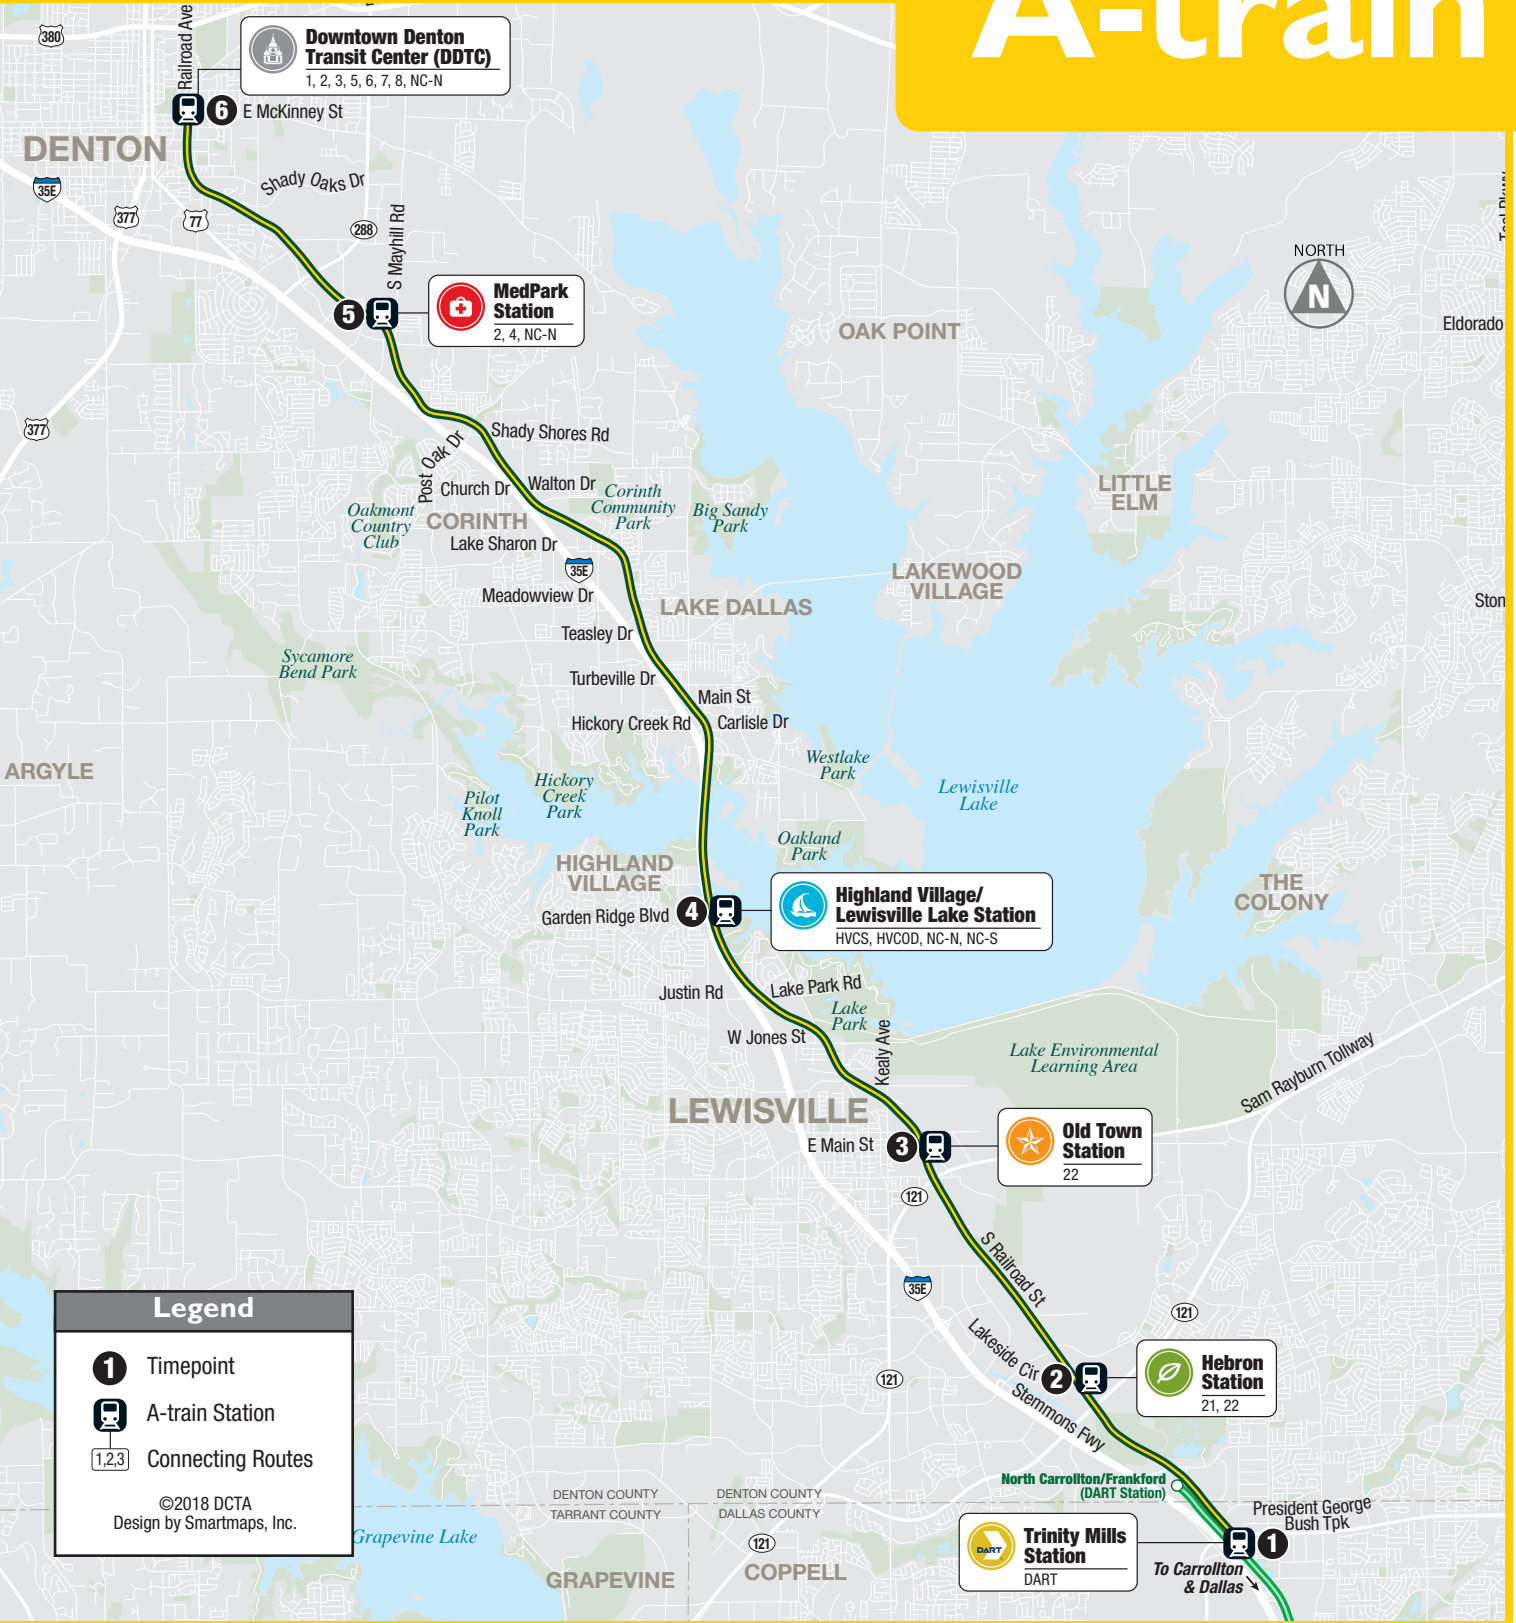

New Service Changes & Modifications

Effective Monday, March 23, 2020.

DENTON COUNTY
TRANSPORTATION
AUTHORITY

A-train

Legend

- **1** Timepoint
- **A-train Station**
- **1,2,3** Connecting Routes

©2018 DCTA
Design by Smartmaps, Inc.

CONNECT

See back for the modified schedule.

Visit RideDCTA.net for more information.