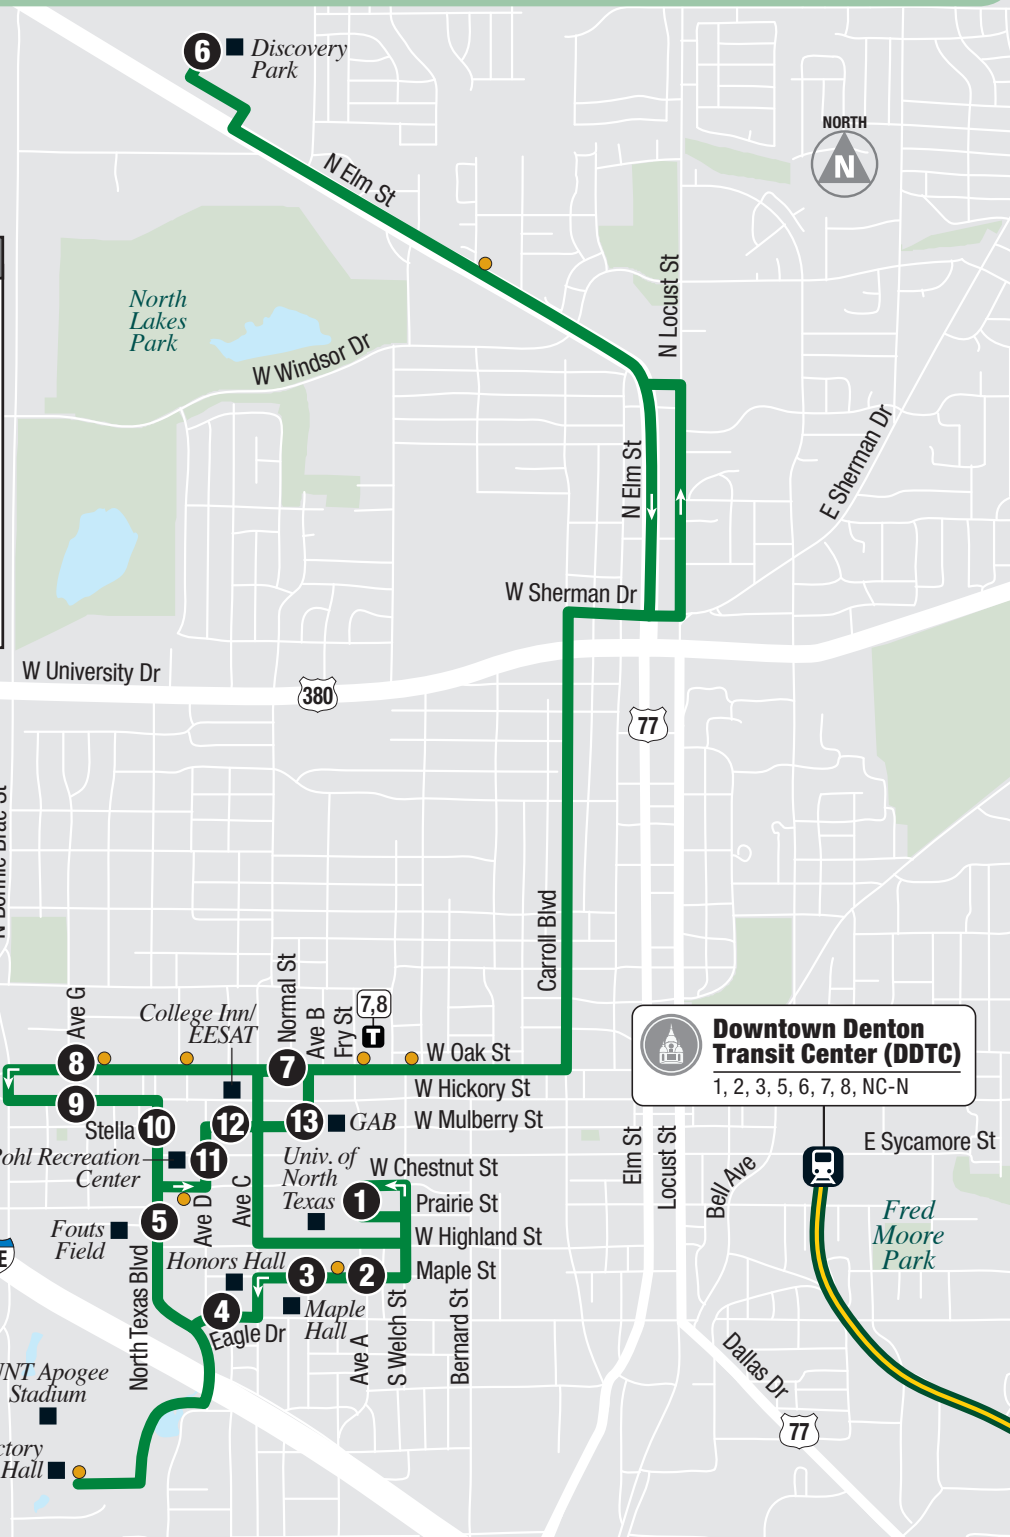

MGNR-Plus

Mean Green Night Rider Plus | MGNR 113 (Sat. & Sun./Sábado y Domingo)

Legend

- 1 Timepoint
- Bus Stop
- Point of Interest
- A-train Station
- 1,2,3 Connecting Routes
- H Hospital

©2019 DCTA
Design by Smartmaps, Inc.

MGNR-Plus Schedule: Saturday & Sunday / Horario de MGNR-Plus: Sábado y Domingo

Outbound to Fouts Field Transfer or Discovery Park / Salida hacia Fouts Field Transfer o Discovery Park

Inbound to The Union / Hacia The Union