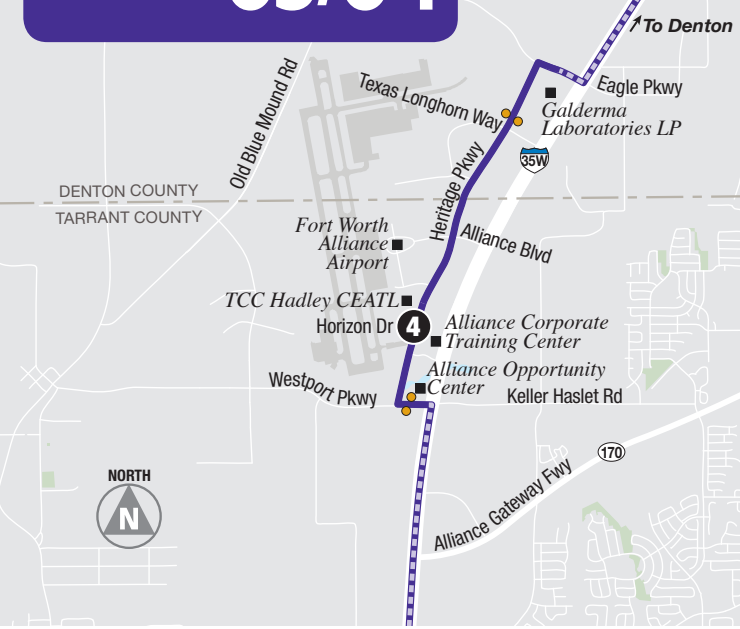

ROUTE 63/64

Monday–Friday

Route 63/64 Schedule: Monday-Friday

Route continues non-stop on I-35W

Route continues non-stop on I-35W

Legend

- 1** Timepoint
- Bus Stop
- T** Transfer Point
- 1,2,3** Connecting Routes
- — —** Non-Stop Service
- Point of Interest
- H** Hospital
- P** Park & Ride Lot

©2018 DCTA • Design by Smartmaps, Inc.

Inbound to Denton						
	ITC Station (Departs)	6th St at Throckmorton	North Park & Ride	Alliance Heritage Pkwy at Horizon Dr	Texas Health Presbyterian Park & Ride	
Route	1	2	3	4	5	
AM	63*	5:15	5:20	6:15	6:00	—
	63*	6:05	6:10	7:00	6:50	—
	64	6:15	6:20	6:50	7:00	7:39
	63*	6:55	7:00	7:50	7:40	—
	64	7:45	7:50	8:20	8:30	9:09
PM	64	9:15	9:20	9:50	10:00	10:39
	64	10:45	10:50	11:20	11:30	12:09
	64	12:45	12:50	1:20	1:30	2:09
	64	2:15	2:20	2:50	3:00	3:39
	64	3:45	3:50	4:20	4:30	5:09
	63*	4:15	4:20	5:00	5:10	—
	64	5:15	5:20	5:50	6:00	6:39
	63*	6:15	6:20	6:55	7:05	—
	64	6:45	6:50	7:20	7:30	8:09
64	8:15	8:20	8:50	9:00	9:39	

*Route 63 trips will serve Alliance Heritage Parkway at Horizon Drive then travel to the North Park & Ride.

Outbound from Denton					
	Texas Health Presbyterian Park & Ride	Alliance Heritage Pkwy at Horizon Dr	North Park & Ride	ITC Station (Arrives)	
Route	5	4	3	1	
AM	63	—	6:00	6:15	6:50
	63	—	6:50	7:00	7:40
	64	6:15	6:57	7:07	7:45
	63	—	7:40	7:50	8:30
	64	7:45	8:27	8:37	9:15
	64	9:15	9:57	10:07	10:45
	64	10:45	11:27	11:37	12:15
	64	12:15	12:57	1:07	1:45
	64	2:15	2:57	3:07	3:45
	64	3:45	4:27	4:37	5:15
PM	63	—	5:10	5:00	5:50
	64	5:15	5:57	6:07	6:45
	63	—	6:15	6:05	6:55
	63	—	7:05	6:55	7:45
	64	6:45	7:27	7:37	8:15
	64	8:15	8:57	9:07	9:45