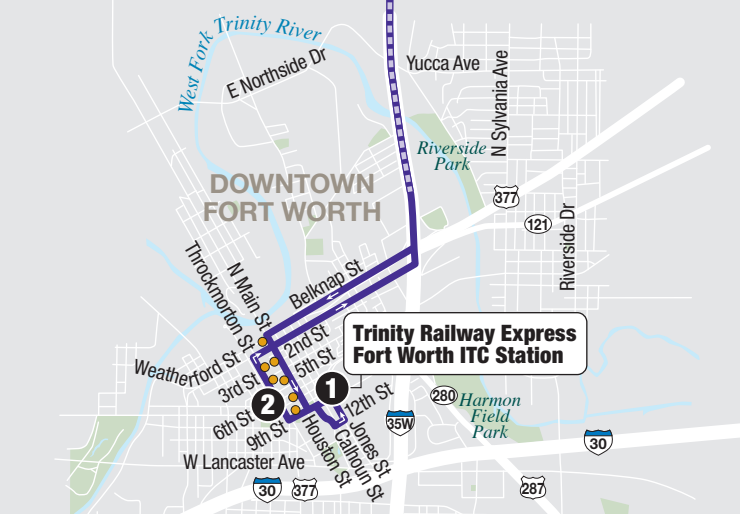

ROUTE 63/64

Monday–Friday

Route 63/64 Schedule: Monday-Friday

Route continues non-stop on I-35W

Route continues non-stop on I-35W

Legend

- 1** Timepoint
- Bus Stop
- T** Transfer Point
- 1,2,3** Connecting Routes
- — —** Non-Stop Service
- Point of Interest
- H** Hospital
- P** Park & Ride Lot

©2018 DCTA • Design by Smartmaps, Inc.

Inbound to Denton						
	ITC Station (Departs)	6th St at Throckmorton	North Park & Ride	Alliance Heritage Pkwy at Horizon Dr	Texas Health Presbyterian Park & Ride	
Route	1	2	3	4	5	
AM	63*	5:15	5:20	6:15	6:00	—
	63*	6:05	6:10	7:00	6:50	—
	64	6:15	6:20	6:50	7:00	7:39
	63*	6:55	7:00	7:50	7:40	—
	64	7:45	7:50	8:20	8:30	9:09
PM	64	9:15	9:20	9:50	10:00	10:39
	64	10:45	10:50	11:20	11:30	12:09
	64	12:45	12:50	1:20	1:30	2:09
	64	2:15	2:20	2:50	3:00	3:39
	64	3:45	3:50	4:20	4:30	5:09
	63*	4:15	4:20	5:00	5:10	—
	64	5:15	5:20	5:50	6:00	6:39
	63*	6:15	6:20	6:55	7:05	—
	64	6:45	6:50	7:20	7:30	8:09
64	8:15	8:20	8:50	9:00	9:39	

*Route 63 trips will serve Alliance Heritage Parkway at Horizon Drive then travel to the North Park & Ride.

Outbound from Denton					
	Texas Health Presbyterian Park & Ride	Alliance Heritage Pkwy at Horizon Dr	North Park & Ride	ITC Station (Arrives)	
Route	5	4	3	1	
AM	63	—	6:00	6:15	6:50
	63	—	6:50	7:00	7:40
	64	6:15	6:57	7:07	7:45
	63	—	7:40	7:50	8:30
	64	7:45	8:27	8:37	9:15
	64	9:15	9:57	10:07	10:45
	64	10:45	11:27	11:37	12:15
	64	12:15	12:57	1:07	1:45
	64	2:15	2:57	3:07	3:45
	64	3:45	4:27	4:37	5:15
PM	63	—	5:10	5:00	5:50
	64	5:15	5:57	6:07	6:45
	63	—	6:15	6:05	6:55
	63	—	7:05	6:55	7:45
	64	6:45	7:27	7:37	8:15
	64	8:15	8:57	9:07	9:45