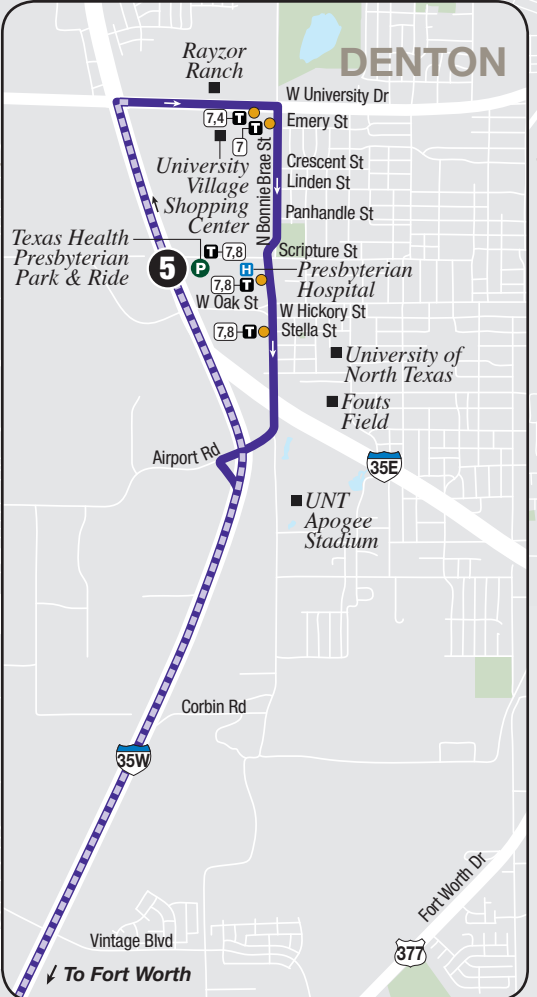

ROUTE 63/64

Monday–Friday

Route 63/64 Schedule: Monday-Friday

Route continues non-stop on I-35W

Route continues non-stop on I-35W

Legend

- 1** Timepoint
- Bus Stop
- T** Transfer Point
- 1,2,3** Connecting Routes
- — —** Non-Stop Service
- Point of Interest
- H** Hospital
- P** Park & Ride Lot

©2018 DCTA • Design by Smartmaps, Inc.

Inbound to Denton						
	ITC Station (Departs)	6th St at Throckmorton	North Park & Ride	Alliance Heritage Pkwy at Horizon Dr	Texas Health Presbyterian Park & Ride	
Route	1	2	3	4	5	
AM	63*	5:15	5:20	6:15	6:00	—
	63*	6:05	6:10	7:00	6:50	—
	64	6:15	6:20	6:50	7:00	7:39
	63*	6:55	7:00	7:50	7:40	—
	64	7:45	7:50	8:20	8:30	9:09
PM	64	9:15	9:20	9:50	10:00	10:39
	64	10:45	10:50	11:20	11:30	12:09
	64	12:45	12:50	1:20	1:30	2:09
	64	2:15	2:20	2:50	3:00	3:39
	64	3:45	3:50	4:20	4:30	5:09
	63*	4:15	4:20	5:00	5:10	—
	64	5:15	5:20	5:50	6:00	6:39
	63*	6:15	6:20	6:55	7:05	—
	64	6:45	6:50	7:20	7:30	8:09
64	8:15	8:20	8:50	9:00	9:39	

*Route 63 trips will serve Alliance Heritage Parkway at Horizon Drive then travel to the North Park & Ride.

Outbound from Denton					
	Texas Health Presbyterian Park & Ride	Alliance Heritage Pkwy at Horizon Dr	North Park & Ride	ITC Station (Arrives)	
Route	5	4	3	1	
AM	63	—	6:00	6:15	6:50
	63	—	6:50	7:00	7:40
	64	6:15	6:57	7:07	7:45
	63	—	7:40	7:50	8:30
	64	7:45	8:27	8:37	9:15
	64	9:15	9:57	10:07	10:45
	64	10:45	11:27	11:37	12:15
	64	12:15	12:57	1:07	1:45
	64	2:15	2:57	3:07	3:45
	64	3:45	4:27	4:37	5:15
PM	63	—	5:10	5:00	5:50
	64	5:15	5:57	6:07	6:45
	63	—	6:15	6:05	6:55
	63	—	7:05	6:55	7:45
	64	6:45	7:27	7:37	8:15
	64	8:15	8:57	9:07	9:45