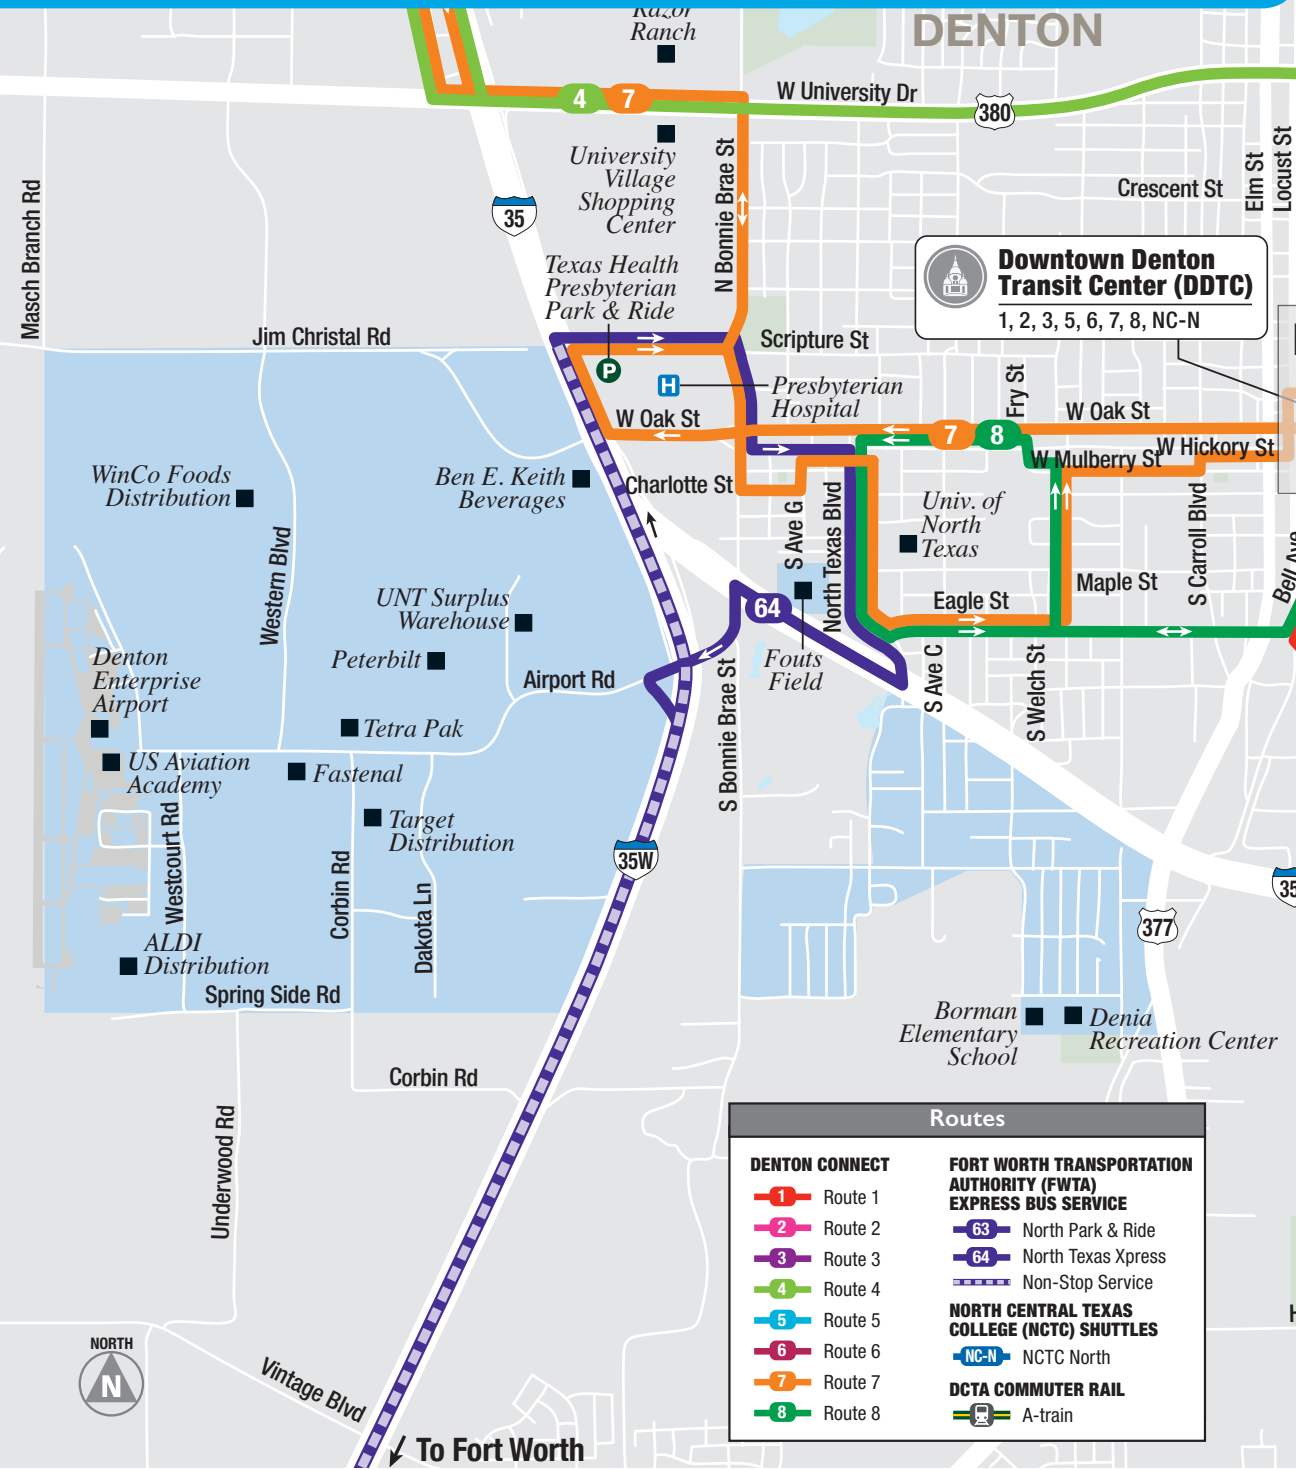

# Airport Zone

**Downtown Denton Transit Center (DDTC)**  
 1, 2, 3, 5, 6, 7, 8, NC-N

Routes	
<b>DENTON CONNECT</b>	<b>FORT WORTH TRANSPORTATION AUTHORITY (FWTA) EXPRESS BUS SERVICE</b>
1 Route 1	63 North Park & Ride
2 Route 2	64 North Texas Xpress
3 Route 3	Non-Stop Service
4 Route 4	<b>NORTH CENTRAL TEXAS COLLEGE (NCTC) SHUTTLES</b>
5 Route 5	NC-N NCTC North
6 Route 6	<b>DCTA COMMUTER RAIL</b>
7 Route 7	A-train
8 Route 8	

↓ To Fort Worth