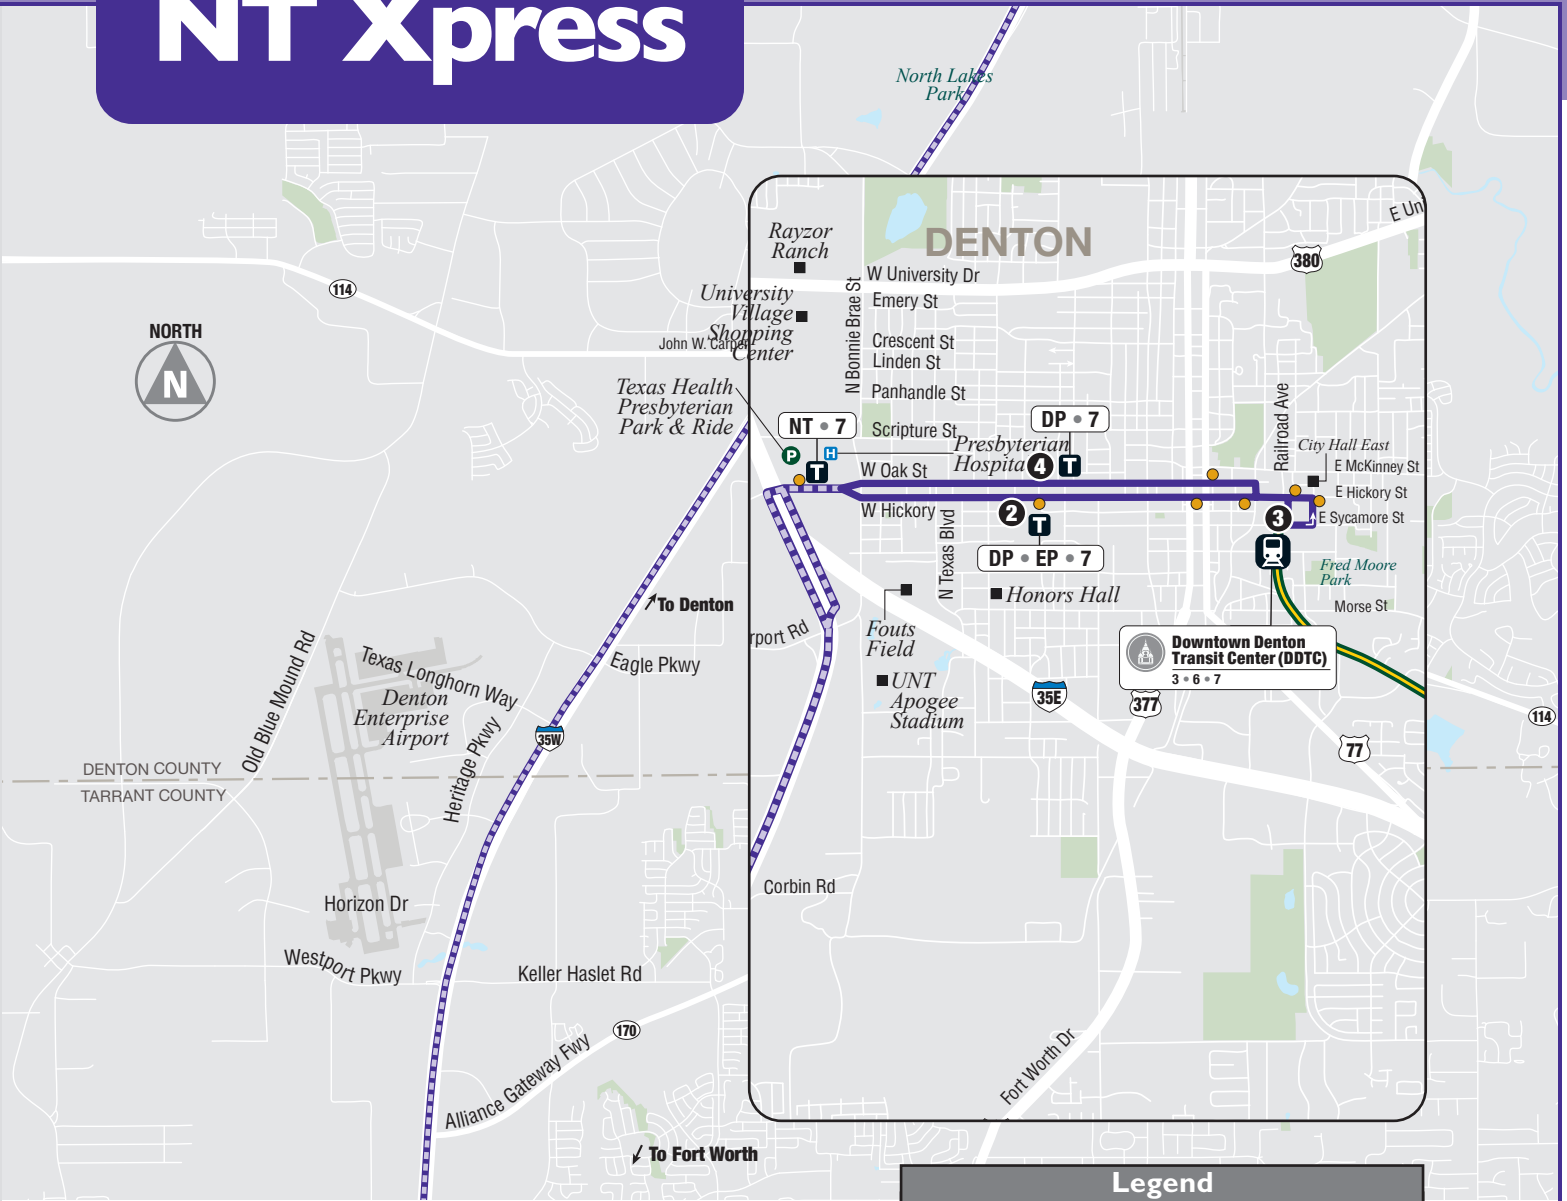

NT Xpress

CONNECTING ROUTES

Trinity Metro
63X

North Park & Ride
Bald Mountain Rd

Golden Triangle Blvd
Old Denton Rd
Walker Way

Legend	
1 Timepoint	Non-Stop Service
Bus Stop	Point of Interest
Transfer Point	Hospital
Connecting Routes	Park & Ride Lot

The route map shows temporary detours due to construction and will be updated once the detours are no longer in effect.

See back for the modified schedule. Visit **DCTA.net** for more information.

To view the most up-to-date schedule and map, scan the QR code on the left using your smart phone camera (make sure your camera is close enough). Tap the pop-up notification which will send you to the website.

North Texas - Xpress (Monday-Friday / Lunes-Viernes)

Inbound			
	1. TM North Park	2. EB Hickory @ Ave B	3. DDTC
AM	6:50	7:24	7:32
PM	5:23	6:03	6:11

Outbound			
	3. DDTC	4. WB Hickory @ City Hall E	1. TM North Park
AM	6:00	6:08	6:37
PM	4:25	4:34	5:12

See Trinity Metro Route 63 schedule information for service between Alliance and Downtown Fort Worth.

DENTON COUNTY
TRANSPORTATION AUTHORITY

DCTA.net | 940.243.0077 | #RideDCTA