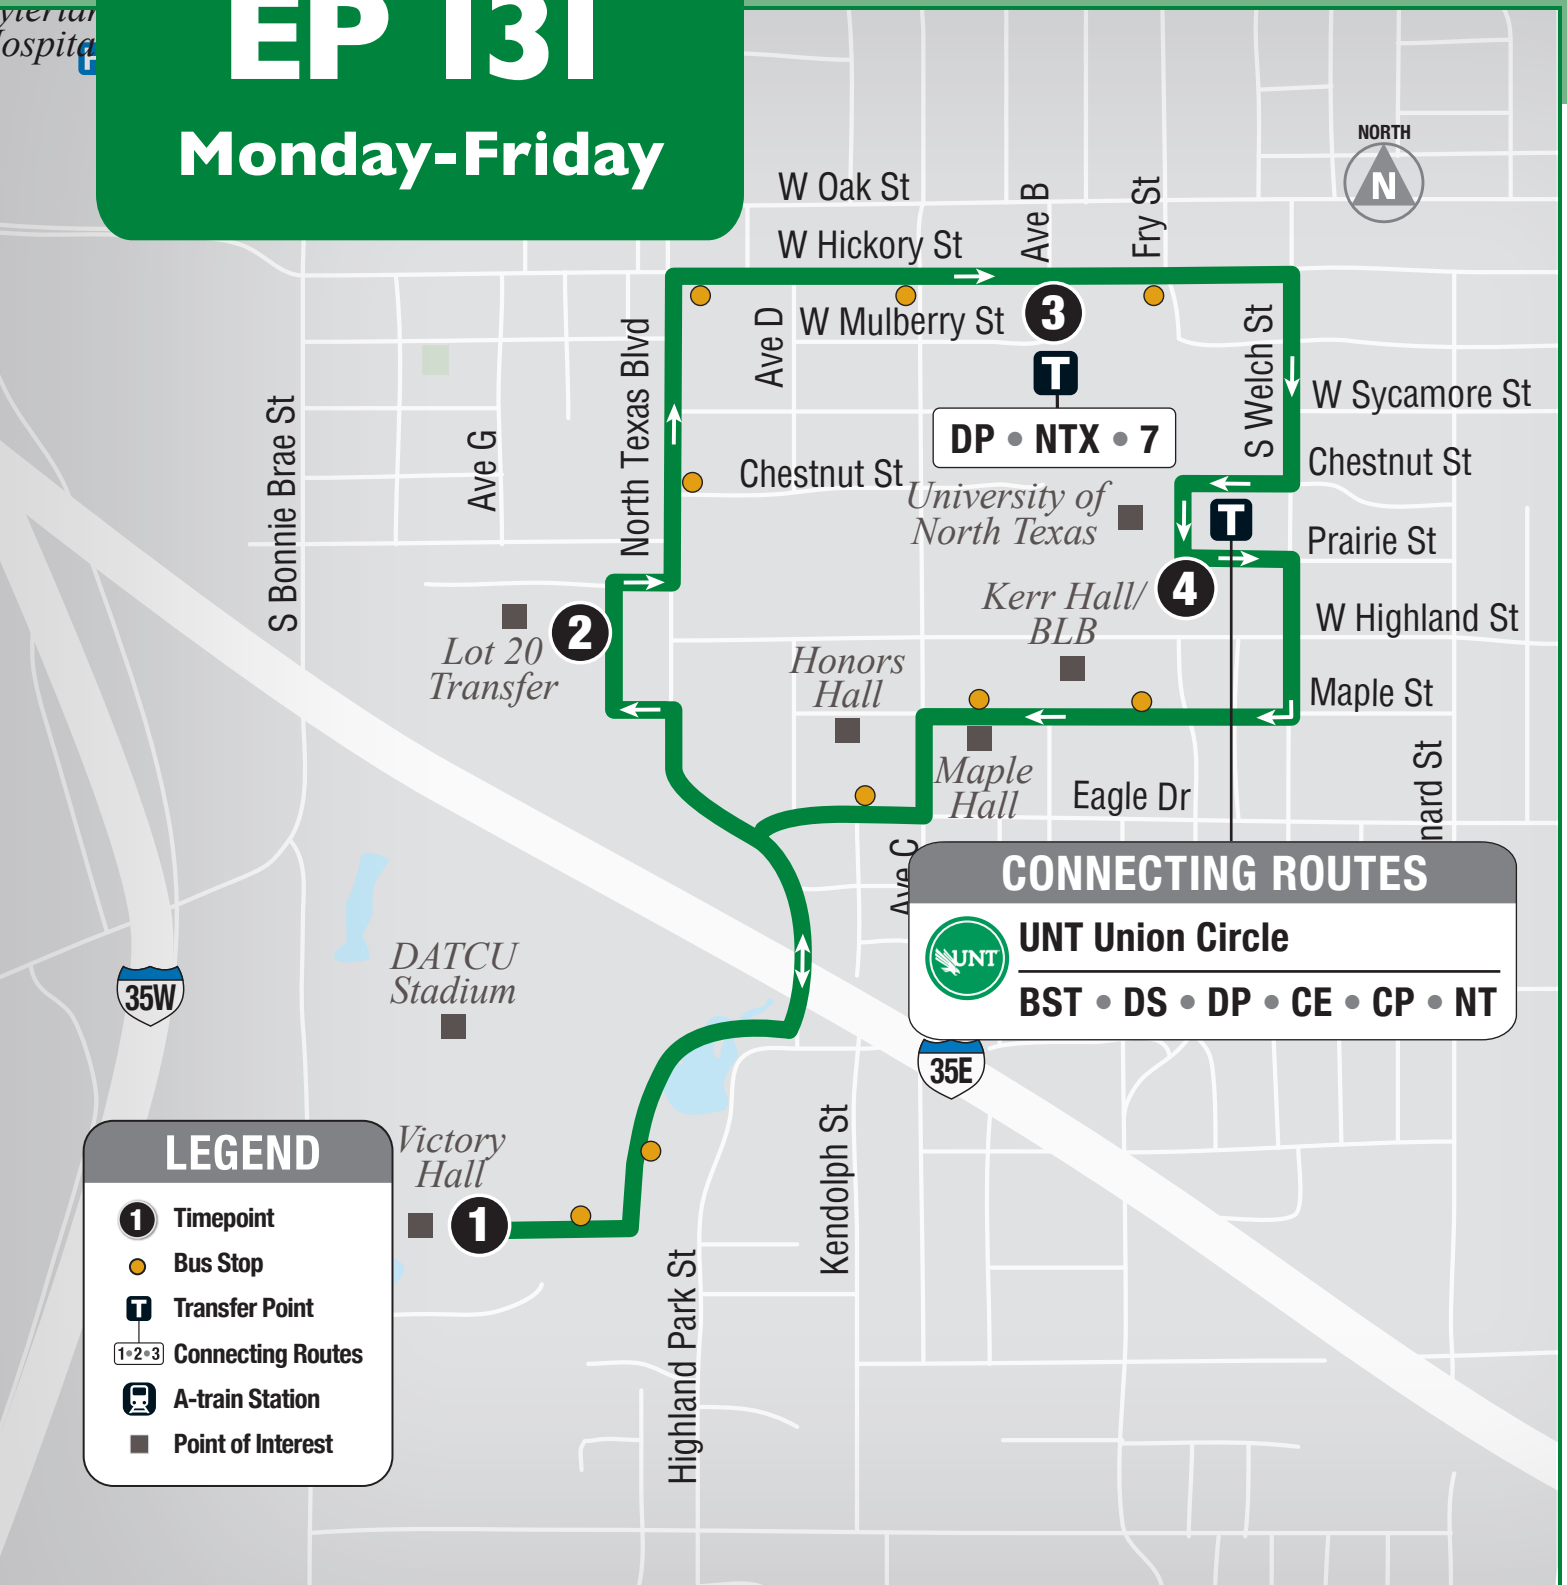

DENTON COUNTY
TRANSPORTATION
AUTHORITY

UNT Campus Shuttle Eagle Point - EP 131 Weekday

Summer 2026 (Mon-Fri, Effective May 11, 2026)

EP 131 Monday-Friday

LEGEND

- 1** Timepoint
- Bus Stop
- T** Transfer Point
- 1+2+3** Connecting Routes
- A-train Station
- Point of Interest

CONNECTING ROUTES

UNT Union Circle

BST • DS • DP • CE • CP • NT

See back for the modified schedule. Visit **DCTA.net** for more information.

To view the most up-to-date schedule and map, scan the QR code on the left using your smart phone camera (make sure your camera is close enough). Tap the pop-up notification which will send you to the website.

Eagle Point - EP 131 Weekday (Monday-Friday / Lunes-Viernes)

Inbound				
	1. Victory Hall	2. Lot 20 Transfer I	3. EB Hickory @ Ave B	4. Union 6
AM	7:00	7:06	7:11	7:15
	7:30	7:35	7:41	7:44
	8:00	8:05	8:11	8:14
	8:30	8:35	8:41	8:44
	9:00	9:05	9:11	9:14
	9:30	9:35	9:41	9:45
	10:00	10:05	10:11	10:15
	10:30	10:35	10:41	10:45
	11:00	11:05	11:11	11:15
	11:30	11:35	11:41	11:46
	12:00	12:05	12:11	12:16
	12:30	12:35	12:41	12:46
PM	1:00	1:05	1:11	1:16
	1:30	1:35	1:41	1:46
	2:00	2:05	2:11	2:16
	2:30	2:35	2:42	2:47
	3:00	3:05	3:12	3:17
	3:30	3:35	3:42	3:47
	4:00	4:05	4:12	4:17
	4:30	4:35	4:42	4:47
	5:00	5:05	5:12	5:17
	5:30	5:35	5:41	5:45
	6:00	6:05	6:11	6:15
	6:30	6:35	6:41	6:45
	7:00	7:05	7:11	7:15
	7:30	7:35	7:41	7:45
	8:00	8:05	8:11	8:15
	8:30	8:35	8:41	8:45
	9:00	9:05	9:11	9:15
	9:30	9:35	9:41	9:45
	10:00	10:05	10:11	10:15
	10:30	10:35	10:41	10:45
11:00	11:05	11:11	11:15	
11:30	11:35	11:41	11:45	

Outbound		
	4. Union 6	1. Victory Hall
AM	7:20	7:27
	7:50	7:57
	8:20	8:27
	8:50	8:57
	9:20	9:29
	9:50	9:59
	10:20	10:29
	10:50	10:59
	11:20	11:29
	11:50	11:59
	12:20	12:29
	12:50	12:59
PM	1:20	1:29
	1:50	1:59
	2:20	2:28
	2:50	2:58
	3:20	3:28
	3:50	3:58
	4:20	4:28
	4:50	4:58
	5:20	5:28
	5:50	5:58
	6:20	6:28
	6:50	6:58
	7:20	7:28
	7:50	7:59
	8:20	8:29
	8:50	8:59
	9:20	9:29
	9:50	9:59
	10:20	10:29
	10:50	10:59
11:20	11:29	
11:50	11:59	