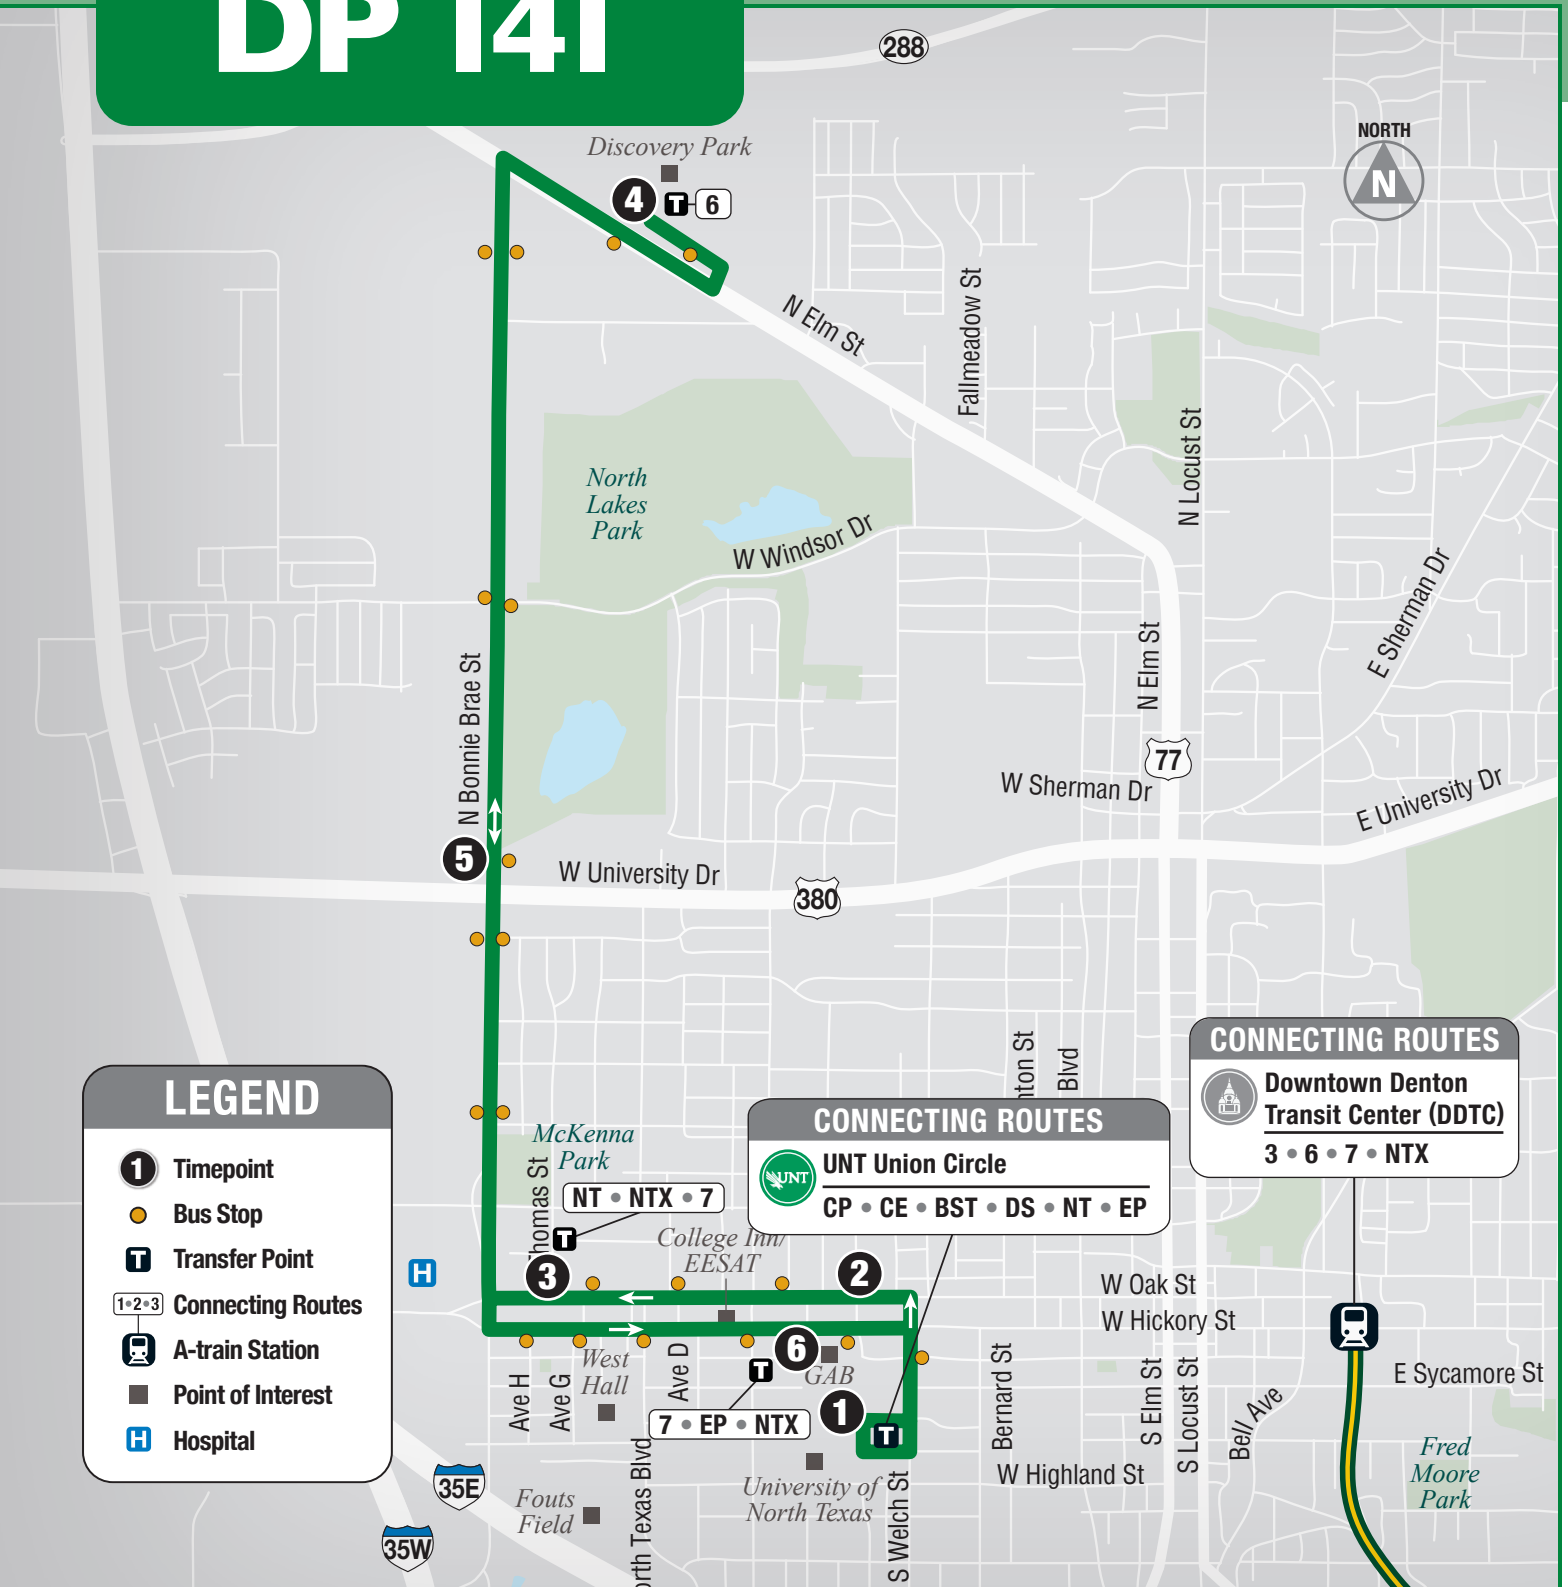

DENTON COUNTY
TRANSPORTATION
AUTHORITY

UNT Campus Shuttle Discovery Park - DP 141

Summer 2026 (Mon-Fri, Effective May 11, 2026)

DP 141

See back for the modified schedule. Visit DCTA.net for more information.

To view the most up-to-date schedule and map, scan the QR code on the left using your smart phone camera (make sure your camera is close enough). Tap the pop-up notification which will send you to the website.

Discovery Park - DP 141 (Monday-Friday / Lunes-Viernes)

Inbound

	4. Discovery Park	5. SB Bonnie Brae @ University	6. EB Hickory @ Ave B	1. Union 4
AM	6:57	7:05	7:12	7:15
	7:27	7:34	7:42	7:45
	7:57	8:04	8:12	8:15
	8:27	8:34	8:42	8:45
	8:57	9:04	9:12	9:15
	9:27	9:34	9:44	9:46
	9:57	10:04	10:14	10:16
	10:27	10:34	10:44	10:46
	10:57	11:04	11:14	11:16
	11:27	11:34	11:43	11:47
	11:57	12:04	12:13	12:17
PM	12:27	12:34	12:43	12:47
	12:57	1:04	1:13	1:17
	1:27	1:34	1:43	1:47
	1:57	2:04	2:13	2:17
	2:27	2:35	2:44	2:49
	2:57	3:05	3:14	3:19
	3:27	3:35	3:44	3:49
	3:57	4:05	4:14	4:19
	4:27	4:35	4:44	4:49
	4:57	5:05	5:14	5:19
	5:27	5:35	5:44	5:49
	5:57	6:05	6:14	6:19
	6:27	6:35	6:44	6:49
	6:57	7:05	7:14	7:19
	7:27	7:35	7:44	7:49
	7:57	8:04	8:11	8:13
	8:27	8:34	8:41	8:43
	8:57	9:04	9:11	9:13
	9:27	9:34	9:41	9:43
	9:57	10:04	10:11	10:13

Outbound

	1. Union 4	2. WB Oak @ Fry	3. WB Oak @ Thomas	4. Discovery Park
AM	6:56	7:00	7:04	7:18
	7:26	7:30	7:35	7:48
	7:56	8:00	8:05	8:18
	8:26	8:30	8:35	8:48
	8:56	9:00	9:05	9:18
	9:26	9:30	9:36	9:49
	9:56	10:00	10:06	10:19
	10:26	10:30	10:36	10:49
	10:56	11:00	11:06	11:19
	11:26	11:30	11:35	11:48
	11:56	12:00	12:05	12:18
PM	12:26	12:30	12:35	12:48
	12:56	1:00	1:05	1:18
	1:26	1:30	1:35	1:48
	1:56	2:00	2:05	2:18
	2:26	2:30	2:34	2:50
	2:56	3:00	3:04	3:20
	3:26	3:30	3:34	3:50
	3:56	4:00	4:04	4:20
	4:26	4:28	4:34	4:49
	4:56	4:58	5:04	5:19
	5:26	5:28	5:34	5:49
	5:56	5:58	6:04	6:19
	6:26	6:28	6:34	6:49
	6:56	6:58	7:04	7:19
	7:26	7:28	7:34	7:49
	7:56	7:59	8:05	8:18
	8:26	8:29	8:35	8:48
	8:56	8:59	9:05	9:18
	9:26	9:29	9:35	9:48