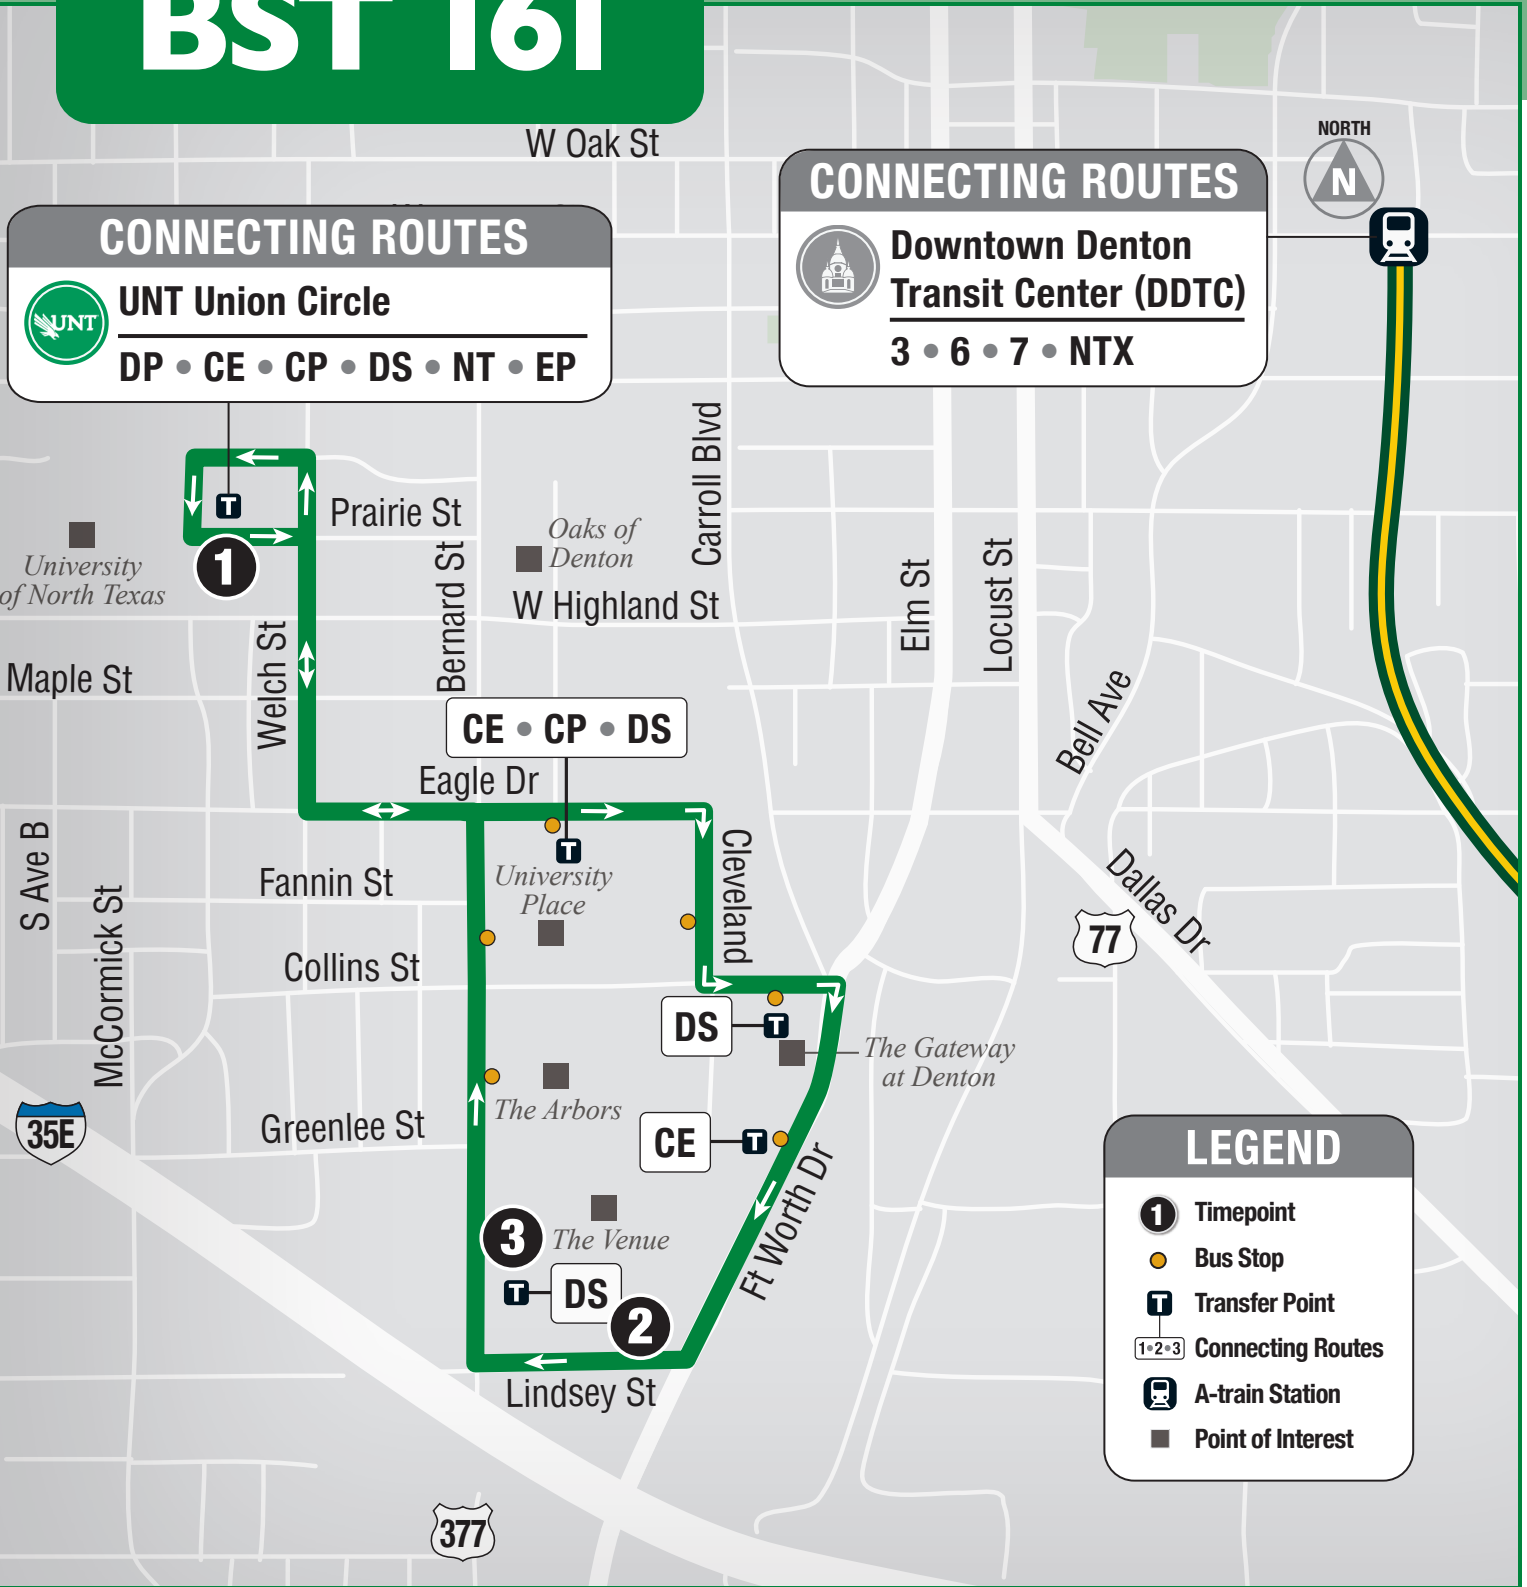

# BST 161

See back for the modified schedule. Visit **DCTA.net** for more information.

To view the most up-to-date schedule and map, scan the QR code on the left using your smart phone camera (make sure your camera is close enough). Tap the pop-up notification which will send you to the website.

## Bernard Street - BST 161 (Monday-Friday / Lunes-Viernes)

### Outbound

	1. Union 5	2. The Venue @ Lindsey
	6:50	6:56
	7:20	7:26
	7:50	7:57
	8:20	8:27
	8:50	8:57
	9:20	9:27
	9:50	9:57
	10:20	10:27
	10:50	10:58
	11:20	11:28
	11:50	11:57
	<b>12:20</b>	<b>12:27</b>
	<b>12:50</b>	<b>12:57</b>
	<b>1:20</b>	<b>1:27</b>
	<b>1:50</b>	<b>1:57</b>
	<b>2:20</b>	<b>2:28</b>
	<b>2:50</b>	<b>2:58</b>
	<b>3:20</b>	<b>3:28</b>
	<b>3:50</b>	<b>3:58</b>
	<b>4:20</b>	<b>4:28</b>
	<b>4:50</b>	<b>4:58</b>
	<b>5:20</b>	<b>5:28</b>

### Inbound

	2. The Venue @ Lindsey	3. The Venue @ Bernard	1. Union 5
	7:03	7:04	7:09
	7:33	7:34	7:39
	8:03	8:04	8:09
	8:33	8:34	8:39
	9:03	9:04	9:09
	9:33	9:34	9:39
	10:03	10:04	10:09
	10:33	10:34	10:39
	11:03	11:04	11:09
	11:33	11:34	11:40
	<b>12:03</b>	<b>12:04</b>	<b>12:10</b>
	<b>12:33</b>	<b>12:34</b>	<b>12:40</b>
	<b>1:03</b>	<b>1:04</b>	<b>1:10</b>
	<b>1:33</b>	<b>1:34</b>	<b>1:40</b>
	<b>2:03</b>	<b>2:04</b>	<b>2:10</b>
	<b>2:33</b>	<b>2:34</b>	<b>2:40</b>
	<b>3:03</b>	<b>3:04</b>	<b>3:10</b>
	<b>3:33</b>	<b>3:34</b>	<b>3:40</b>
	<b>4:03</b>	<b>4:04</b>	<b>4:10</b>
	<b>4:33</b>	<b>4:35</b>	<b>4:42</b>
	<b>5:03</b>	<b>5:05</b>	<b>5:12</b>
	<b>5:33</b>	<b>5:35</b>	<b>5:42</b>