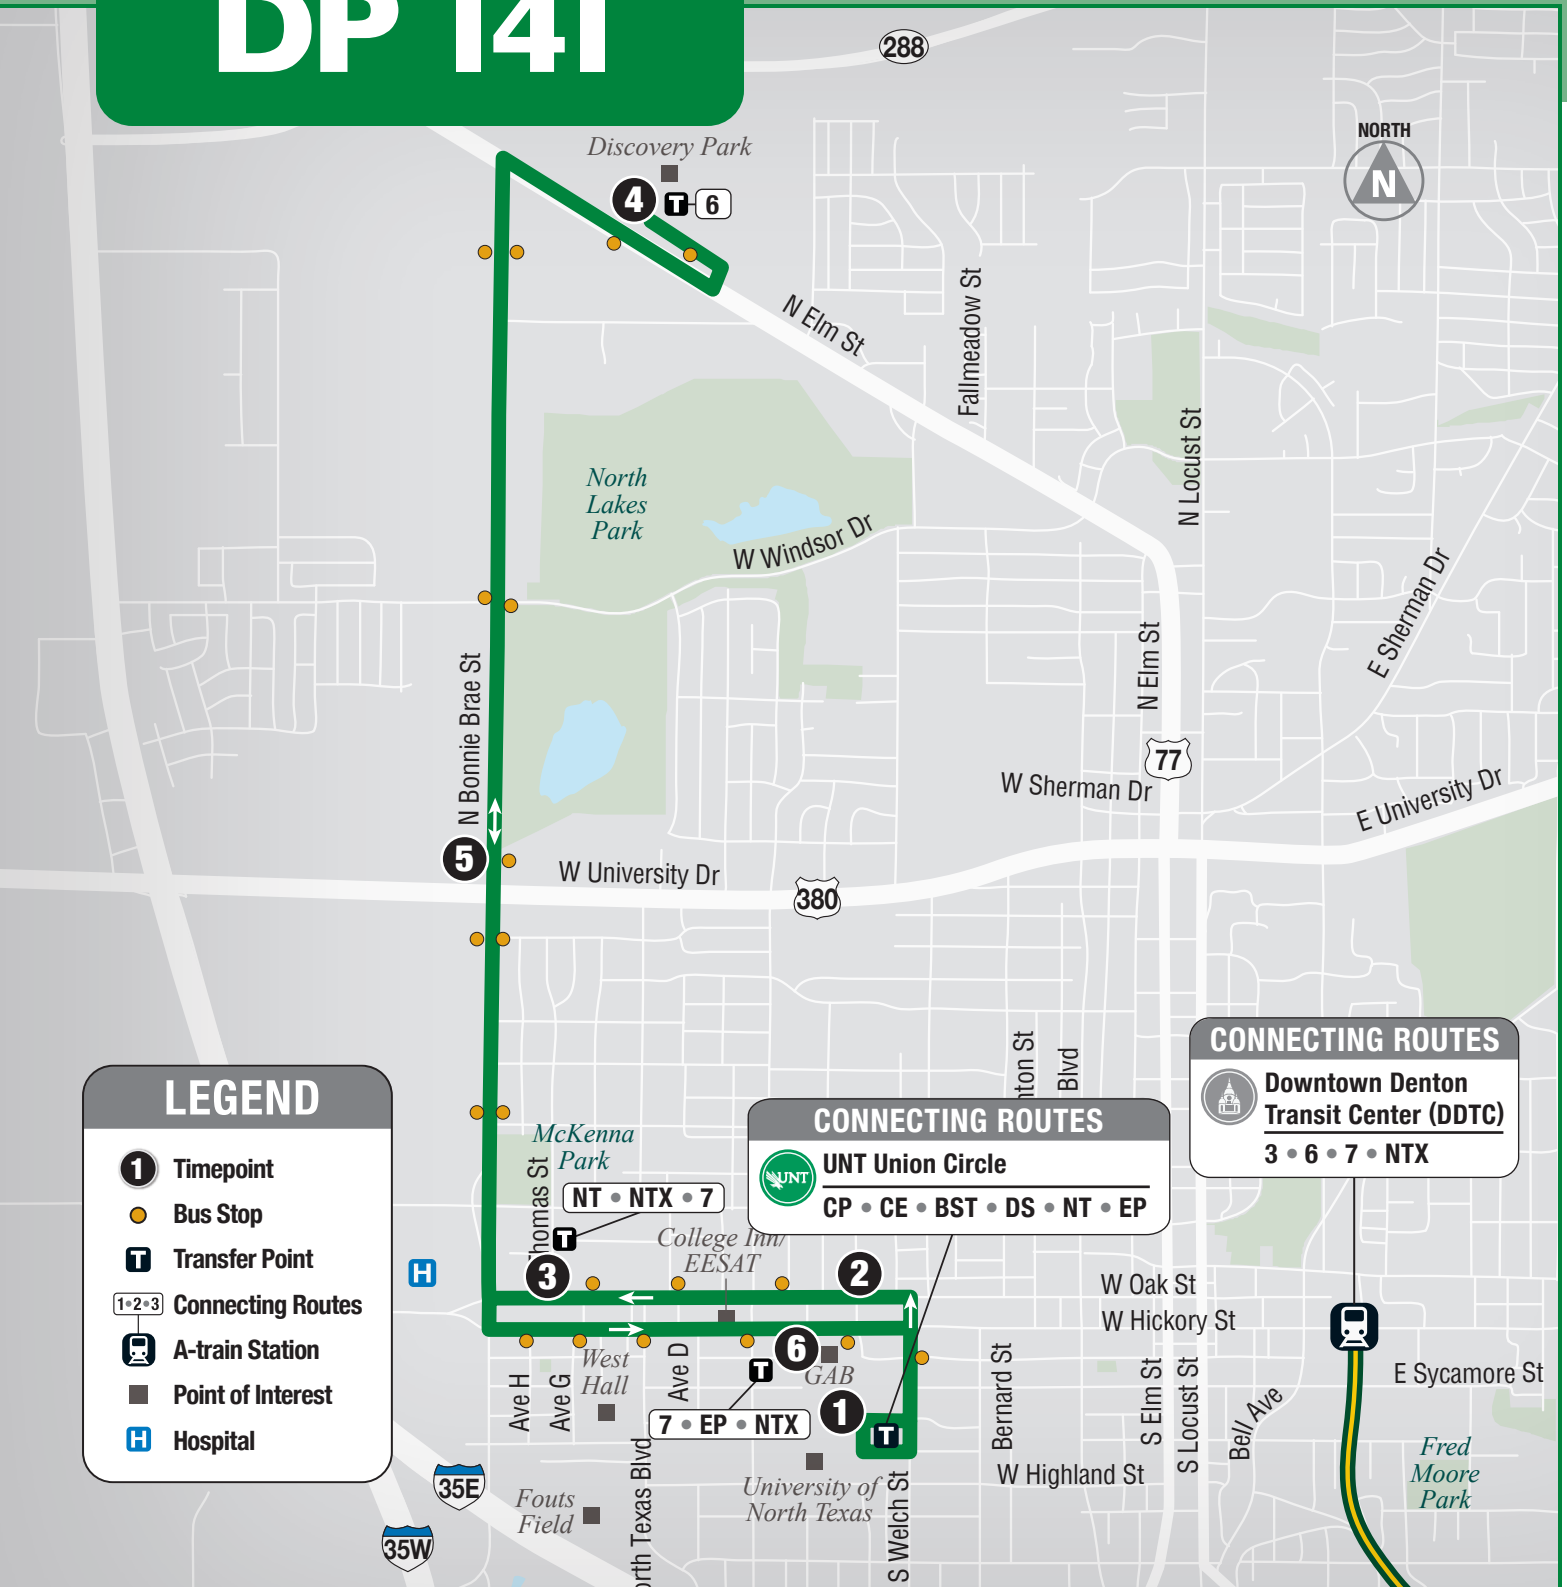

### LEGEND

- 1** Timepoint
- Bus Stop
- T** Transfer Point
- 1+2+3** Connecting Routes
- A** A-train Station
- Point of Interest
- H** Hospital

## Inbound

	4. Discovery Park	5. SB Bonnie Brae @ University	6. EB Hickory @ Ave B	1. Union 4
AM	7:00	7:10	7:17	7:19
	7:30	7:40	7:47	7:49
	8:00	8:10	8:17	8:19
	8:30	8:40	8:47	8:49
	9:00	9:10	9:17	9:19
	9:30	9:40	9:47	9:49
	10:00	10:10	10:17	10:19
	10:30	10:40	10:47	10:49
	11:00	11:10	11:17	11:19
	11:30	11:40	11:47	11:49
	12:00	12:10	12:17	12:19
12:30	12:40	12:47	12:49	
1:00	1:10	1:17	1:19	
1:30	1:40	1:47	1:49	
2:00	2:10	2:17	2:19	
2:30	2:40	2:47	2:49	
3:00	3:10	3:17	3:19	
3:30	3:40	3:47	3:49	
4:00	4:10	4:17	4:19	
4:30	4:40	4:47	4:49	
5:00	5:10	5:17	5:19	
5:30	5:40	5:47	5:49	
6:00	6:10	6:17	6:19	
6:30	6:40	6:47	6:49	
7:00	7:10	7:17	7:19	
7:30	7:40	7:47	7:49	
8:00	8:10	8:17	8:19	
8:30	8:40	8:47	8:49	
9:00	9:10	9:17	9:19	
9:30	9:40	9:47	9:49	
10:00	10:10	10:17	10:19	

## Outbound

	1. Union 4	2. WB Oak @ Fry	3. WB Oak @ Thomas	4. Discovery Park
AM	7:29	7:31	7:35	7:51
	7:59	8:01	8:05	8:21
	8:29	8:31	8:35	8:51
	8:59	9:01	9:05	9:21
	9:29	9:31	9:35	9:51
	9:59	10:01	10:05	10:21
	10:29	10:31	10:35	10:51
	10:59	11:01	11:05	11:21
	11:29	11:31	11:35	11:51
	11:59	12:01	12:05	12:21
	12:29	12:31	12:35	12:51
12:59	1:01	1:05	1:21	
1:29	1:31	1:35	1:51	
1:59	2:01	2:05	2:21	
2:29	2:31	2:35	2:51	
2:59	3:01	3:05	3:21	
3:29	3:31	3:35	3:51	
3:59	4:01	4:05	4:21	
4:29	4:31	4:35	4:51	
4:59	5:01	5:05	5:21	
5:29	5:31	5:35	5:51	
5:59	6:01	6:05	6:21	
6:29	6:31	6:35	6:51	
6:59	7:01	7:05	7:21	
7:29	7:31	7:35	7:51	
7:59	8:01	8:05	8:21	
8:29	8:31	8:35	8:51	
8:59	9:01	9:05	9:21	
9:29	9:31	9:35	9:51	
9:59	10:01	10:05	10:21	
10:29	10:31	10:35	10:51	