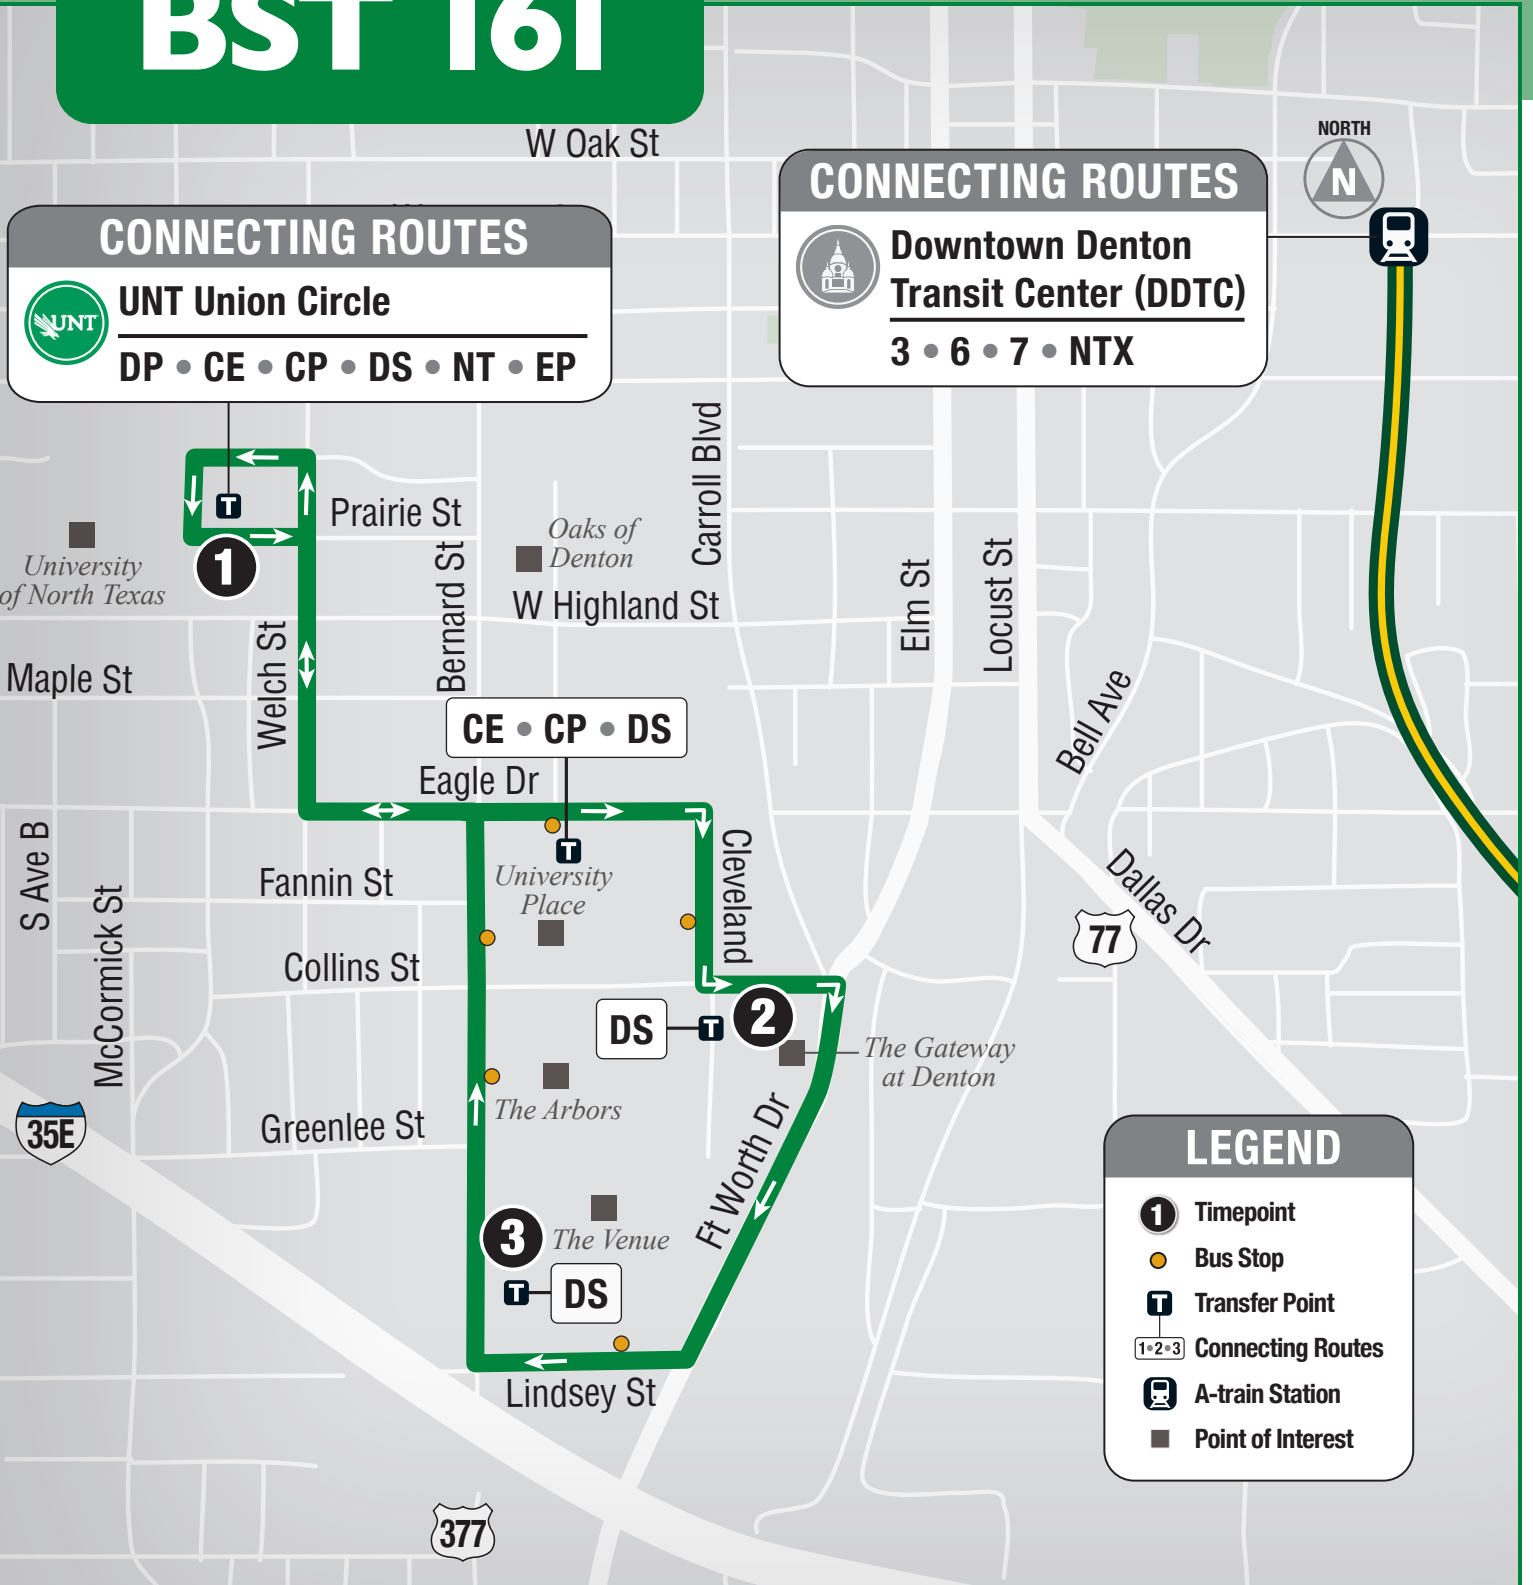

BST 161

See back for the modified schedule. Visit **DCTA.net** for more information.

To view the most up-to-date schedule and map, scan the QR code on the left using your smart phone camera (make sure your camera is close enough). Tap the pop-up notification which will send you to the website.

Bernard Street - BST 161 (Monday-Friday / Lunes-Viernes)

Outbound

	1. Union 5	2. The Gateway at Denton
	7:00	7:05
	7:15	7:20
	7:30	7:35
	7:45	7:50
	8:00	8:05
	8:15	8:20
	8:30	8:35
	8:45	8:50
	9:00	9:05
	9:15	9:20
	9:30	9:35
	9:45	9:50
	10:00	10:05
	10:15	10:20
	10:30	10:35
	10:45	10:50
	11:00	11:05
	11:15	11:20
	11:30	11:35
	11:45	11:50
	12:00	12:05
	12:15	12:20
	12:30	12:35
	12:45	12:50
	1:00	1:05
	1:15	1:20
	1:30	1:35
	1:45	1:50
	2:00	2:05
	2:15	2:20
	2:30	2:35
	2:45	2:50
	3:00	3:05
	3:15	3:20
	3:30	3:35
	3:45	3:50
	4:00	4:05
	4:15	4:20
	4:30	4:35
	4:45	4:50
	5:00	5:05

Inbound

	2. The Gateway at Denton	3. The Venue	1. Union 5
	7:11	7:14	7:20
	7:26	7:29	7:35
	7:41	7:44	7:50
	7:56	7:59	8:05
	8:11	8:14	8:20
	8:26	8:29	8:35
	8:41	8:44	8:50
	8:56	8:59	9:05
	9:11	9:14	9:20
	9:26	9:29	9:35
	9:41	9:44	9:50
	9:56	9:59	10:05
	10:11	10:14	10:20
	10:26	10:29	10:35
	10:41	10:44	10:50
	10:56	10:59	11:05
	11:11	11:14	11:20
	11:26	11:29	11:35
	11:41	11:44	11:50
	11:56	11:59	12:05
	12:11	12:14	12:20
	12:26	12:29	12:35
	12:41	12:44	12:50
	12:56	12:59	1:05
	1:11	1:14	1:20
	1:26	1:29	1:35
	1:41	1:44	1:50
	1:56	1:59	2:05
	2:11	2:14	2:20
	2:26	2:29	2:35
	2:41	2:44	2:50
	2:56	2:59	3:05
	3:11	3:14	3:20
	3:26	3:29	3:35
	3:41	3:44	3:50
	3:56	3:59	4:05
	4:11	4:14	4:20
	4:26	4:29	4:35
	4:41	4:44	4:50
	4:56	4:59	5:05
	5:11	5:14	5:20