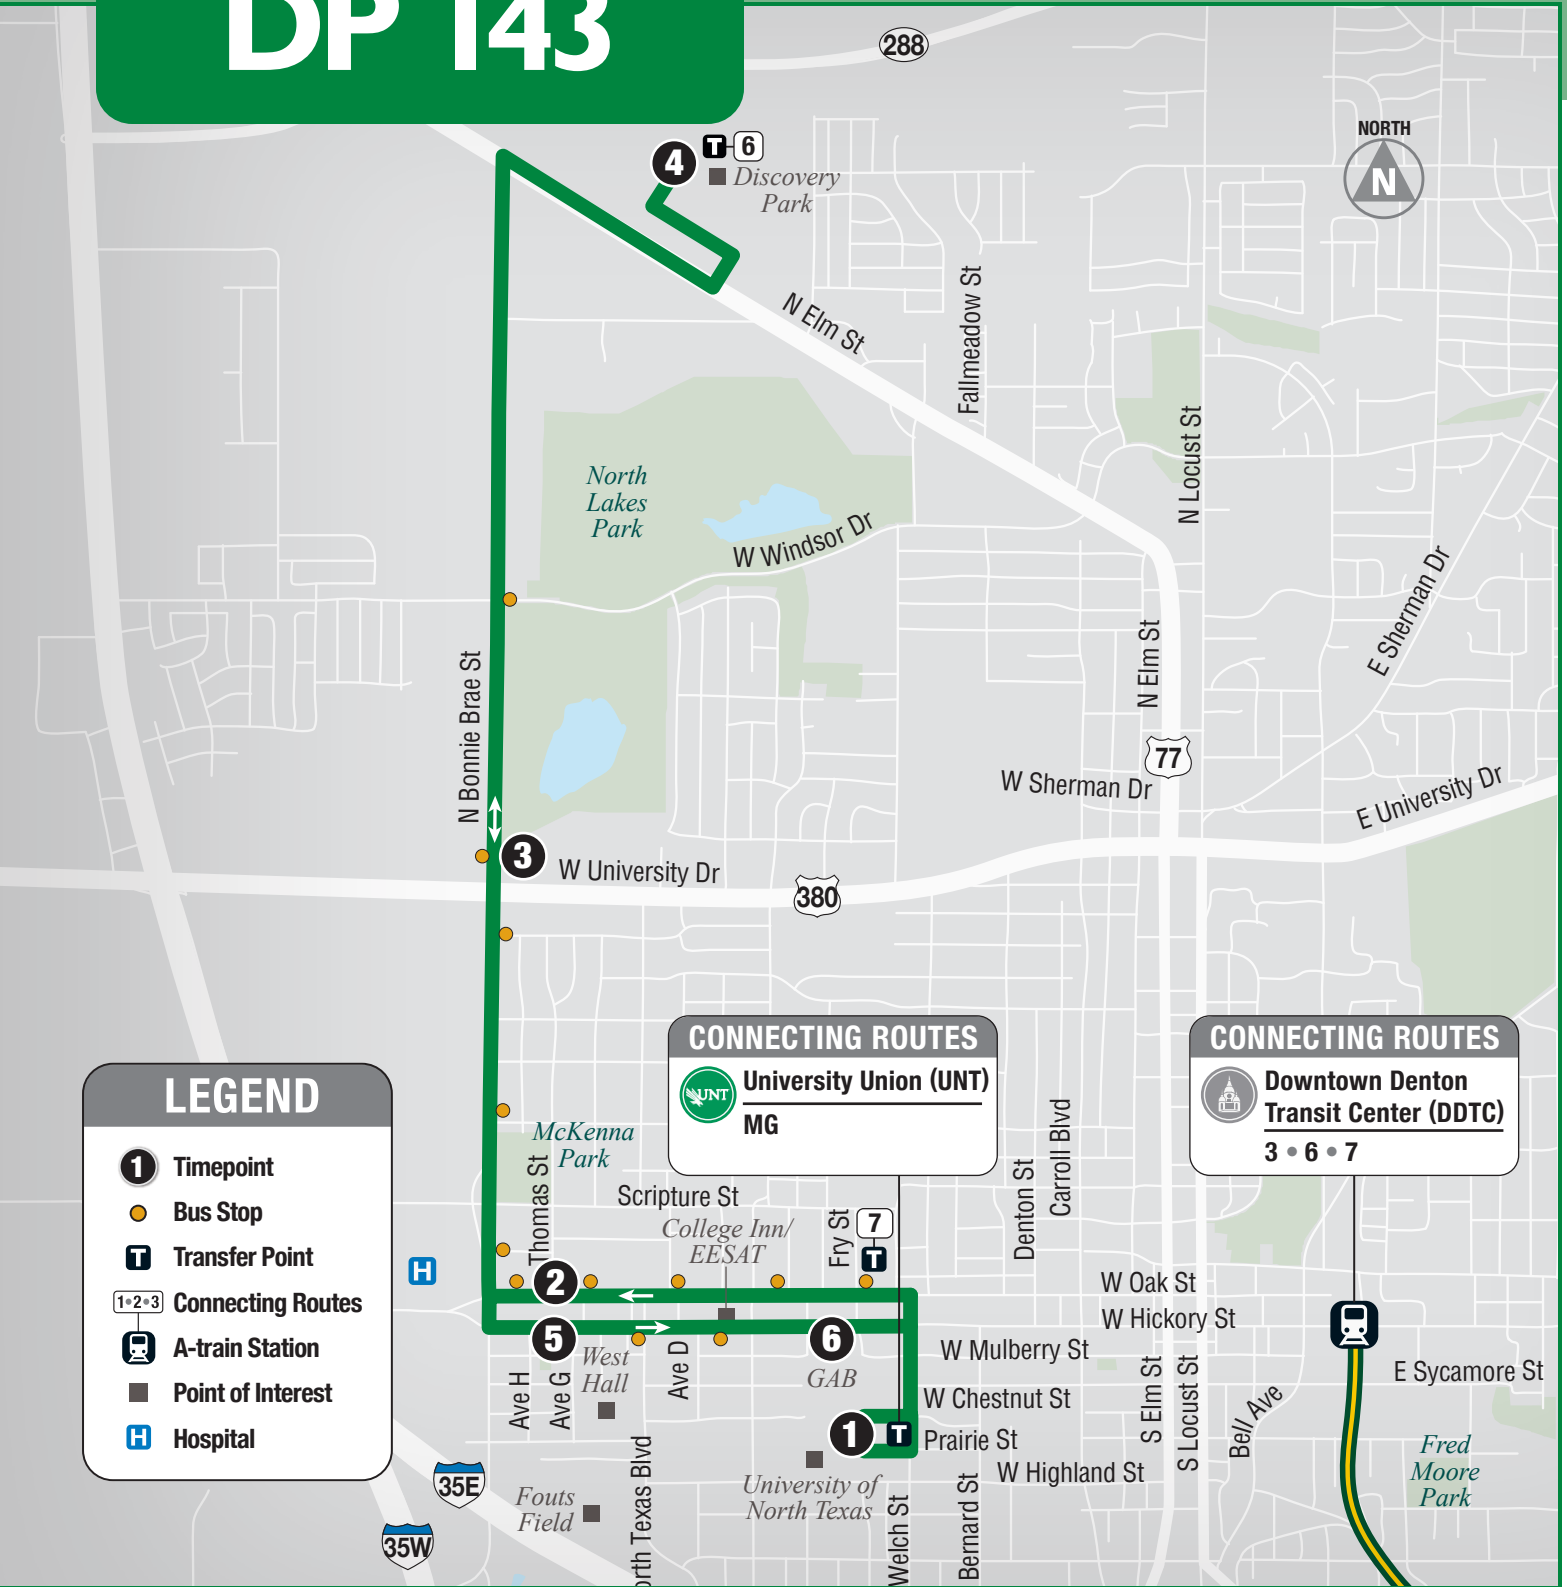

DENTON COUNTY
TRANSPORTATION
AUTHORITY

UNT Campus Shuttle Discovery Park - DP 143

Fall 2024 (Sat, Effective Aug 19, 2024)

DP 143

See back for the modified schedule. Visit RideDCTA.net for more information.

To view the most up-to-date schedule and map, scan the QR code on the left using your smart phone camera (make sure your camera is close enough). Tap the pop-up notification which will send you to the website.