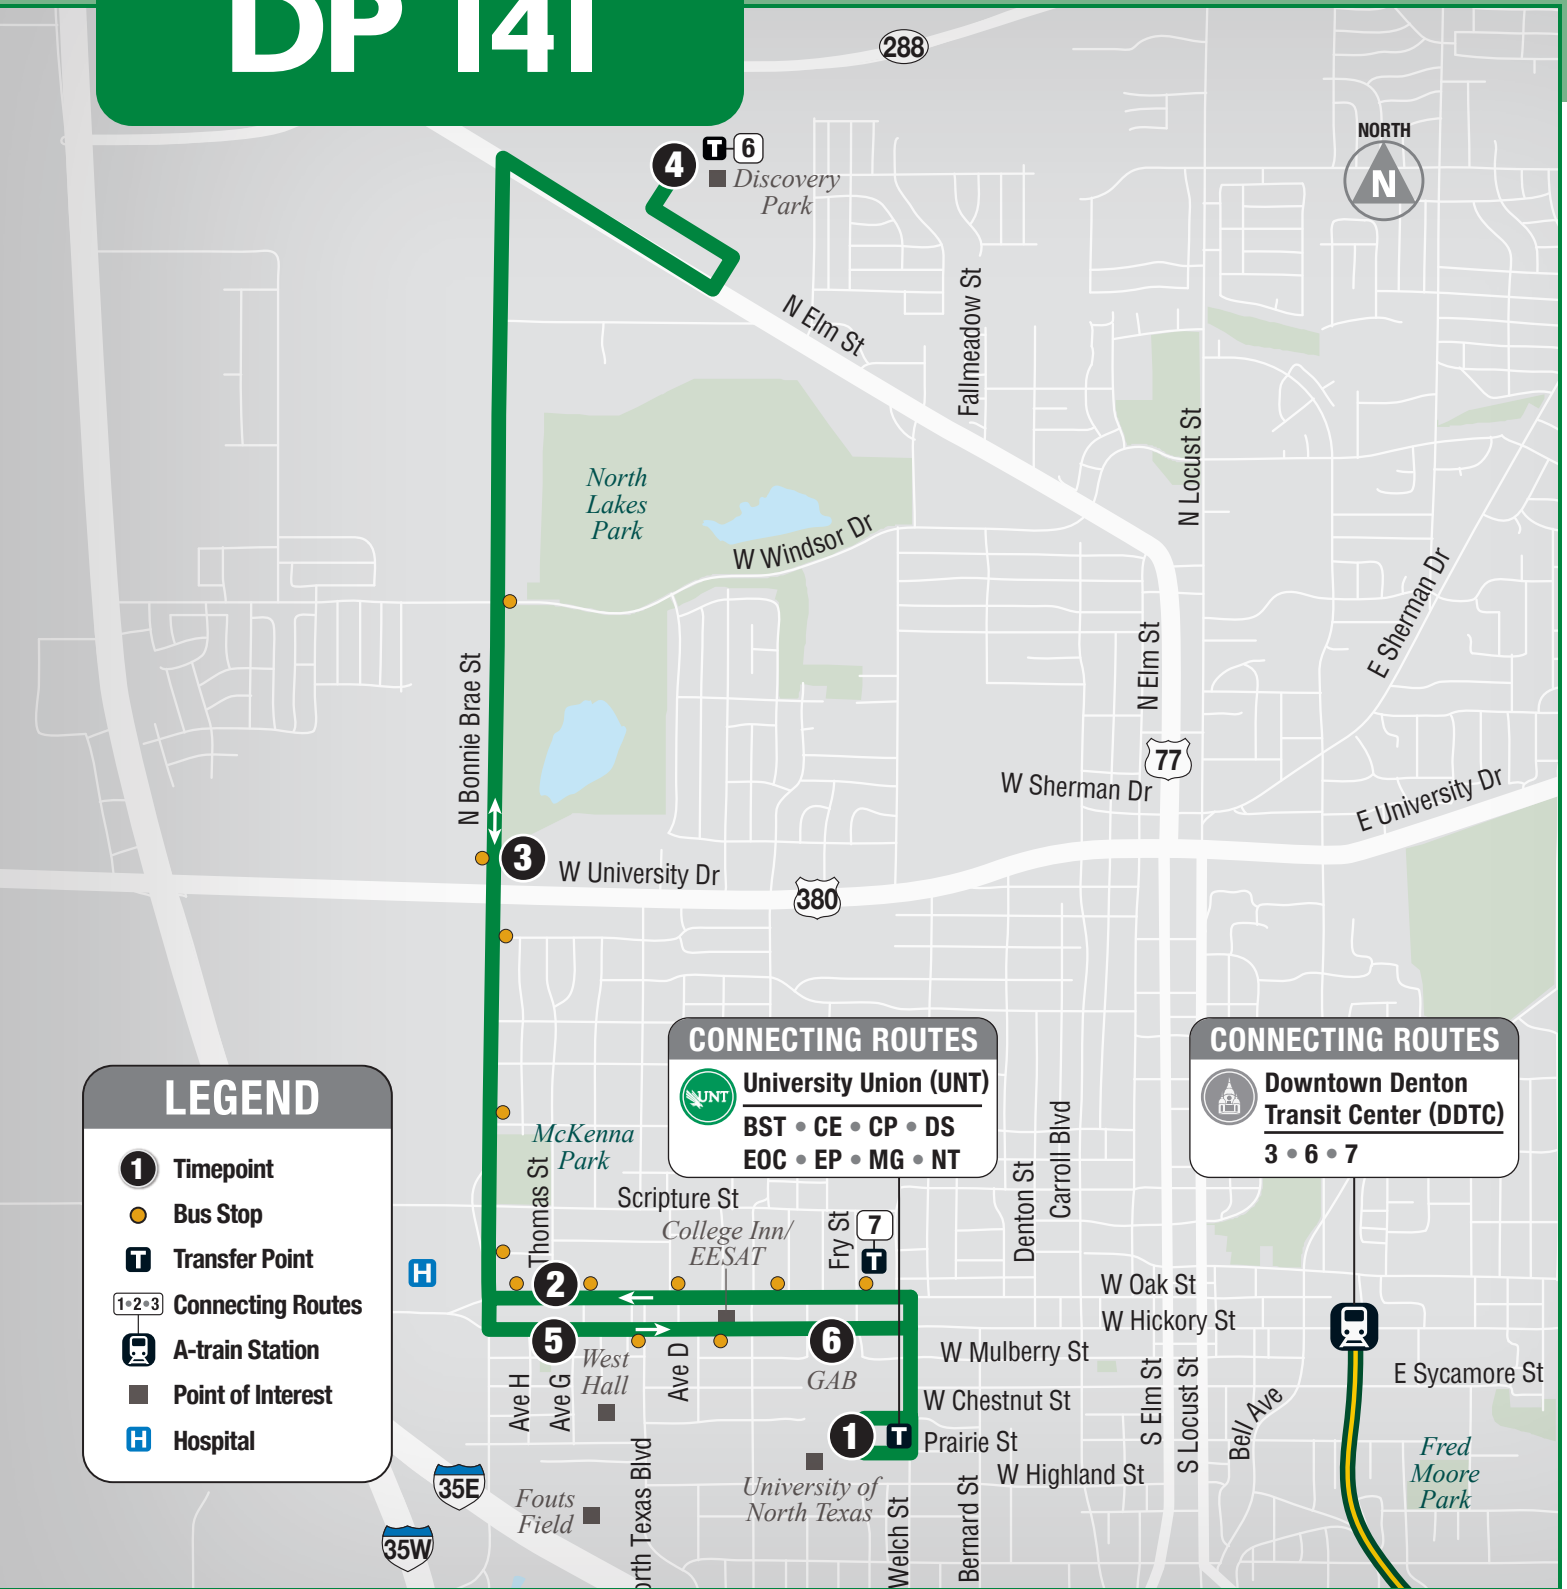

DENTON COUNTY
TRANSPORTATION
AUTHORITY

UNT Campus Shuttle Discovery Park - DP 141

Fall 2024 (Mon-Fri, Effective Aug 19, 2024)

DP 141

See back for the modified schedule. Visit RideDCTA.net for more information.

To view the most up-to-date schedule and map, scan the QR code on the left using your smart phone camera (make sure your camera is close enough). Tap the pop-up notification which will send you to the website.

Outbound

1. Union 6 2. WB Oak @ Thomas 3. NB Bonnie Brae @ Emery 4. Discovery Park- Main

	1. Union 6	2. WB Oak @ Thomas	3. NB Bonnie Brae @ Emery	4. Discovery Park- Main
AM	6:53	6:57	7:01	7:10
	7:08	7:12	7:16	7:25
	7:23	7:27	7:31	7:40
	7:38	7:42	7:46	7:55
	7:53	7:57	8:01	8:10
	8:08	8:12	8:16	8:25
	8:23	8:27	8:31	8:40
	8:38	8:42	8:46	8:55
	8:53	8:57	9:01	9:10
	9:08	9:12	9:14	9:23
	9:23	9:27	9:29	9:38
	9:38	9:42	9:44	9:53
	9:53	9:57	9:59	10:08
	10:08	10:12	10:14	10:23
	10:23	10:27	10:29	10:38
	10:38	10:42	10:44	10:53
	10:53	10:57	10:59	11:08
	11:08	11:12	11:14	11:23
11:23	11:27	11:29	11:38	
11:38	11:42	11:44	11:53	
11:53	11:57	11:59	12:08	
PM	12:08	12:12	12:14	12:23
	12:23	12:27	12:29	12:38
	12:38	12:42	12:44	12:53
	12:53	12:57	12:59	1:08
	1:08	1:12	1:14	1:23
	1:23	1:27	1:29	1:38
	1:38	1:42	1:44	1:53
	1:53	1:57	1:59	2:08
	2:08	2:12	2:14	2:23
	2:23	2:27	2:30	2:39
	2:38	2:42	2:45	2:54
	2:53	2:57	3:00	3:09
	3:08	3:12	3:15	3:24
	3:23	3:27	3:30	3:39
	3:38	3:42	3:45	3:54
	3:53	3:57	4:00	4:09
	4:08	4:12	4:15	4:24
	4:23	4:27	4:30	4:39
	4:38	4:42	4:45	4:54
	4:53	4:57	5:00	5:09
	5:08	5:12	5:15	5:24
	5:23	5:27	5:30	5:39
	5:38	5:42	5:45	5:54
	5:53	5:57	6:00	6:09
6:08	6:12	6:15	6:24	
6:38	6:42	6:45	6:54	
7:08	7:12	7:15	7:24	
7:38	7:42	7:45	7:54	
8:08	8:12	8:15	8:24	
8:38	8:42	8:45	8:54	
9:08	9:12	9:15	9:24	
9:38	9:42	9:45	9:54	