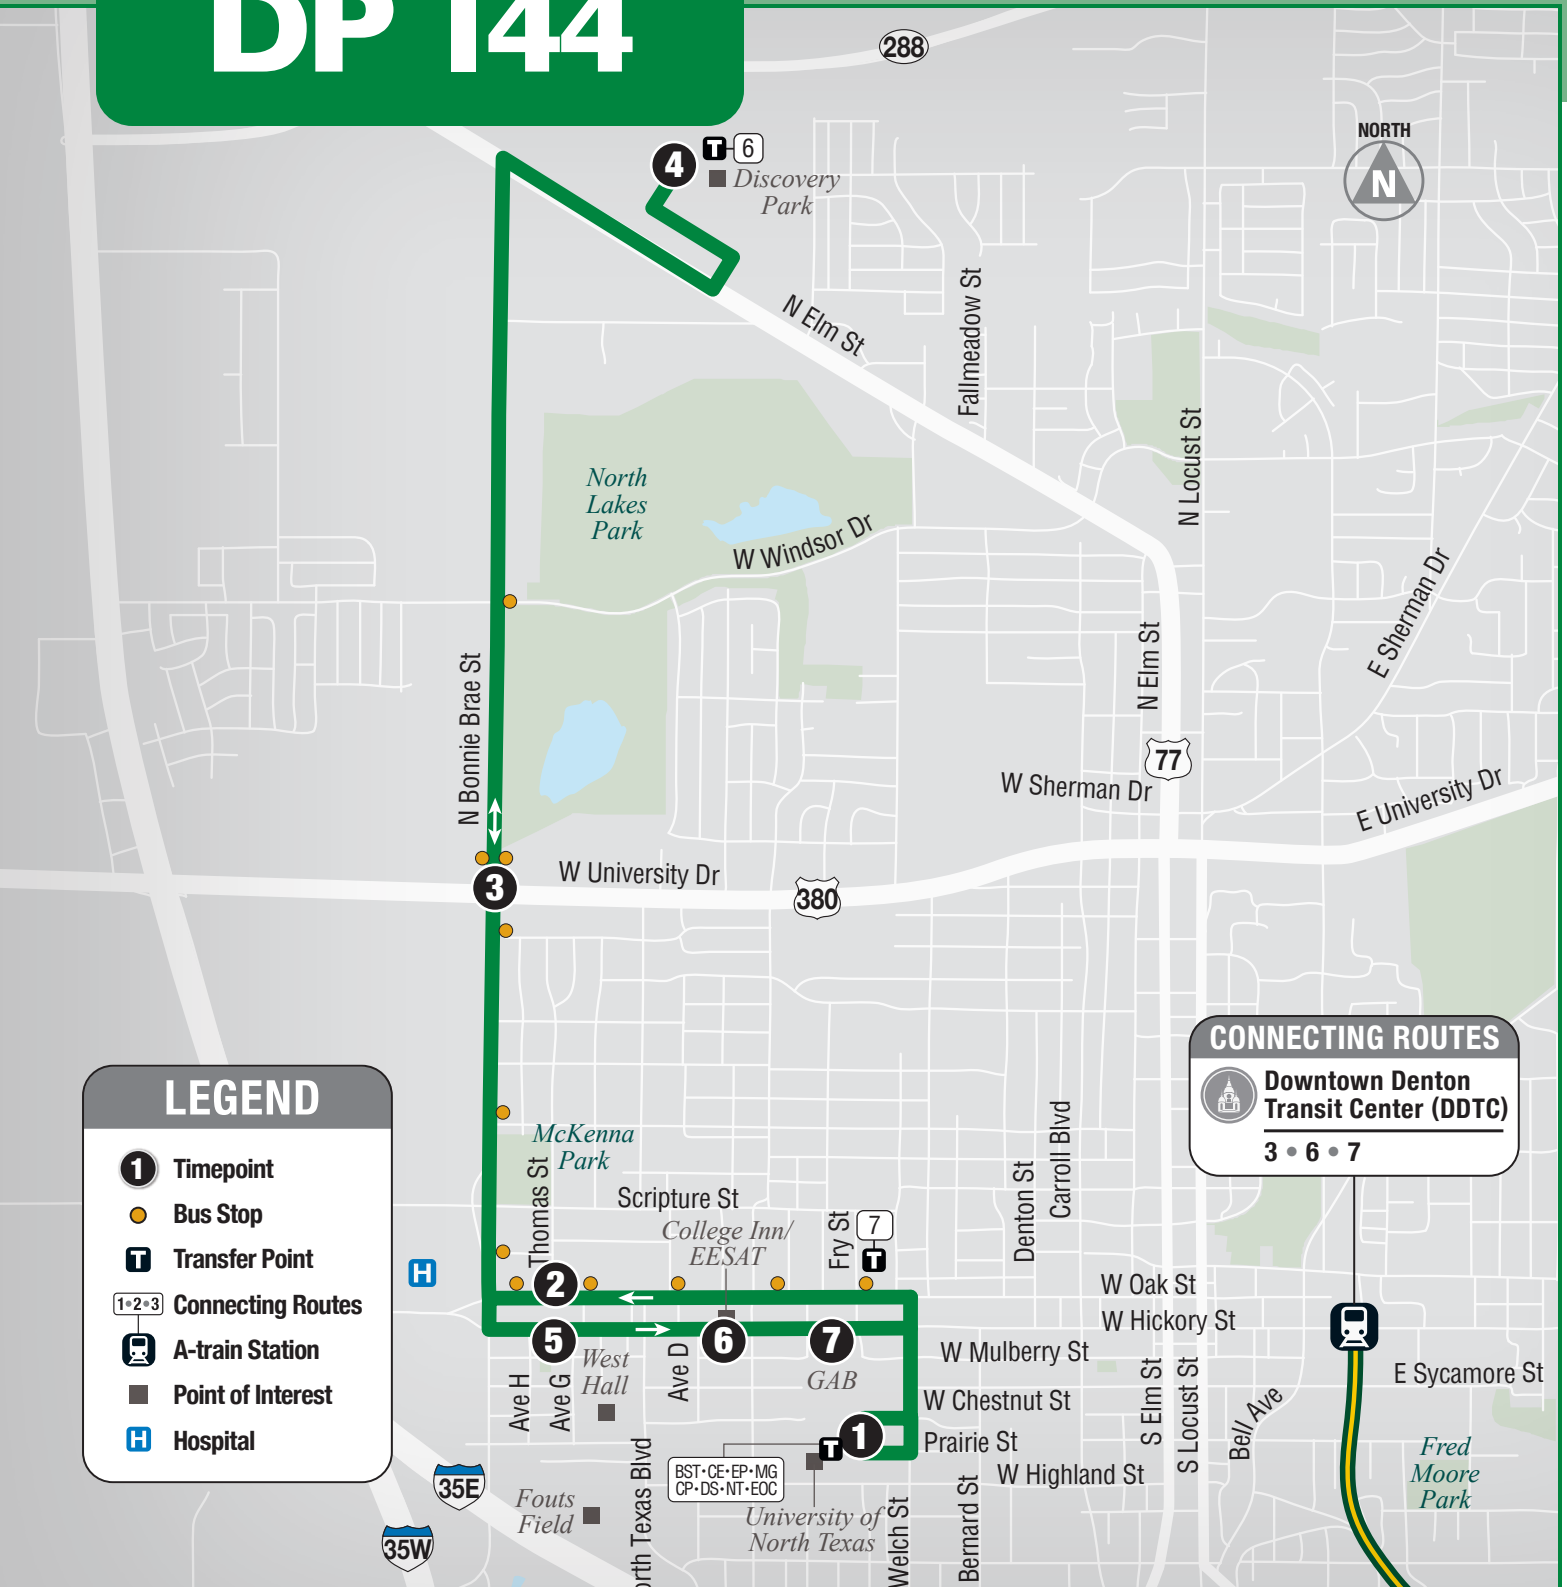

# UNT Campus Shuttle Discovery Park - DP 144

Summer 2024 (Effective May 13, 2024)

# DP 144

See back for the modified schedule. Visit [RideDCTA.net](https://RideDCTA.net) for more information.

To view the most up-to-date schedule and map, scan the QR code on the left using your smart phone camera (make sure your camera is close enough). Tap the pop-up notification which will send you to the website.

# Discovery Park - DP I44 (Monday-Friday / Lunes-Viernes)

## Outbound to Discovery Park / Salida hacia Discovery Park