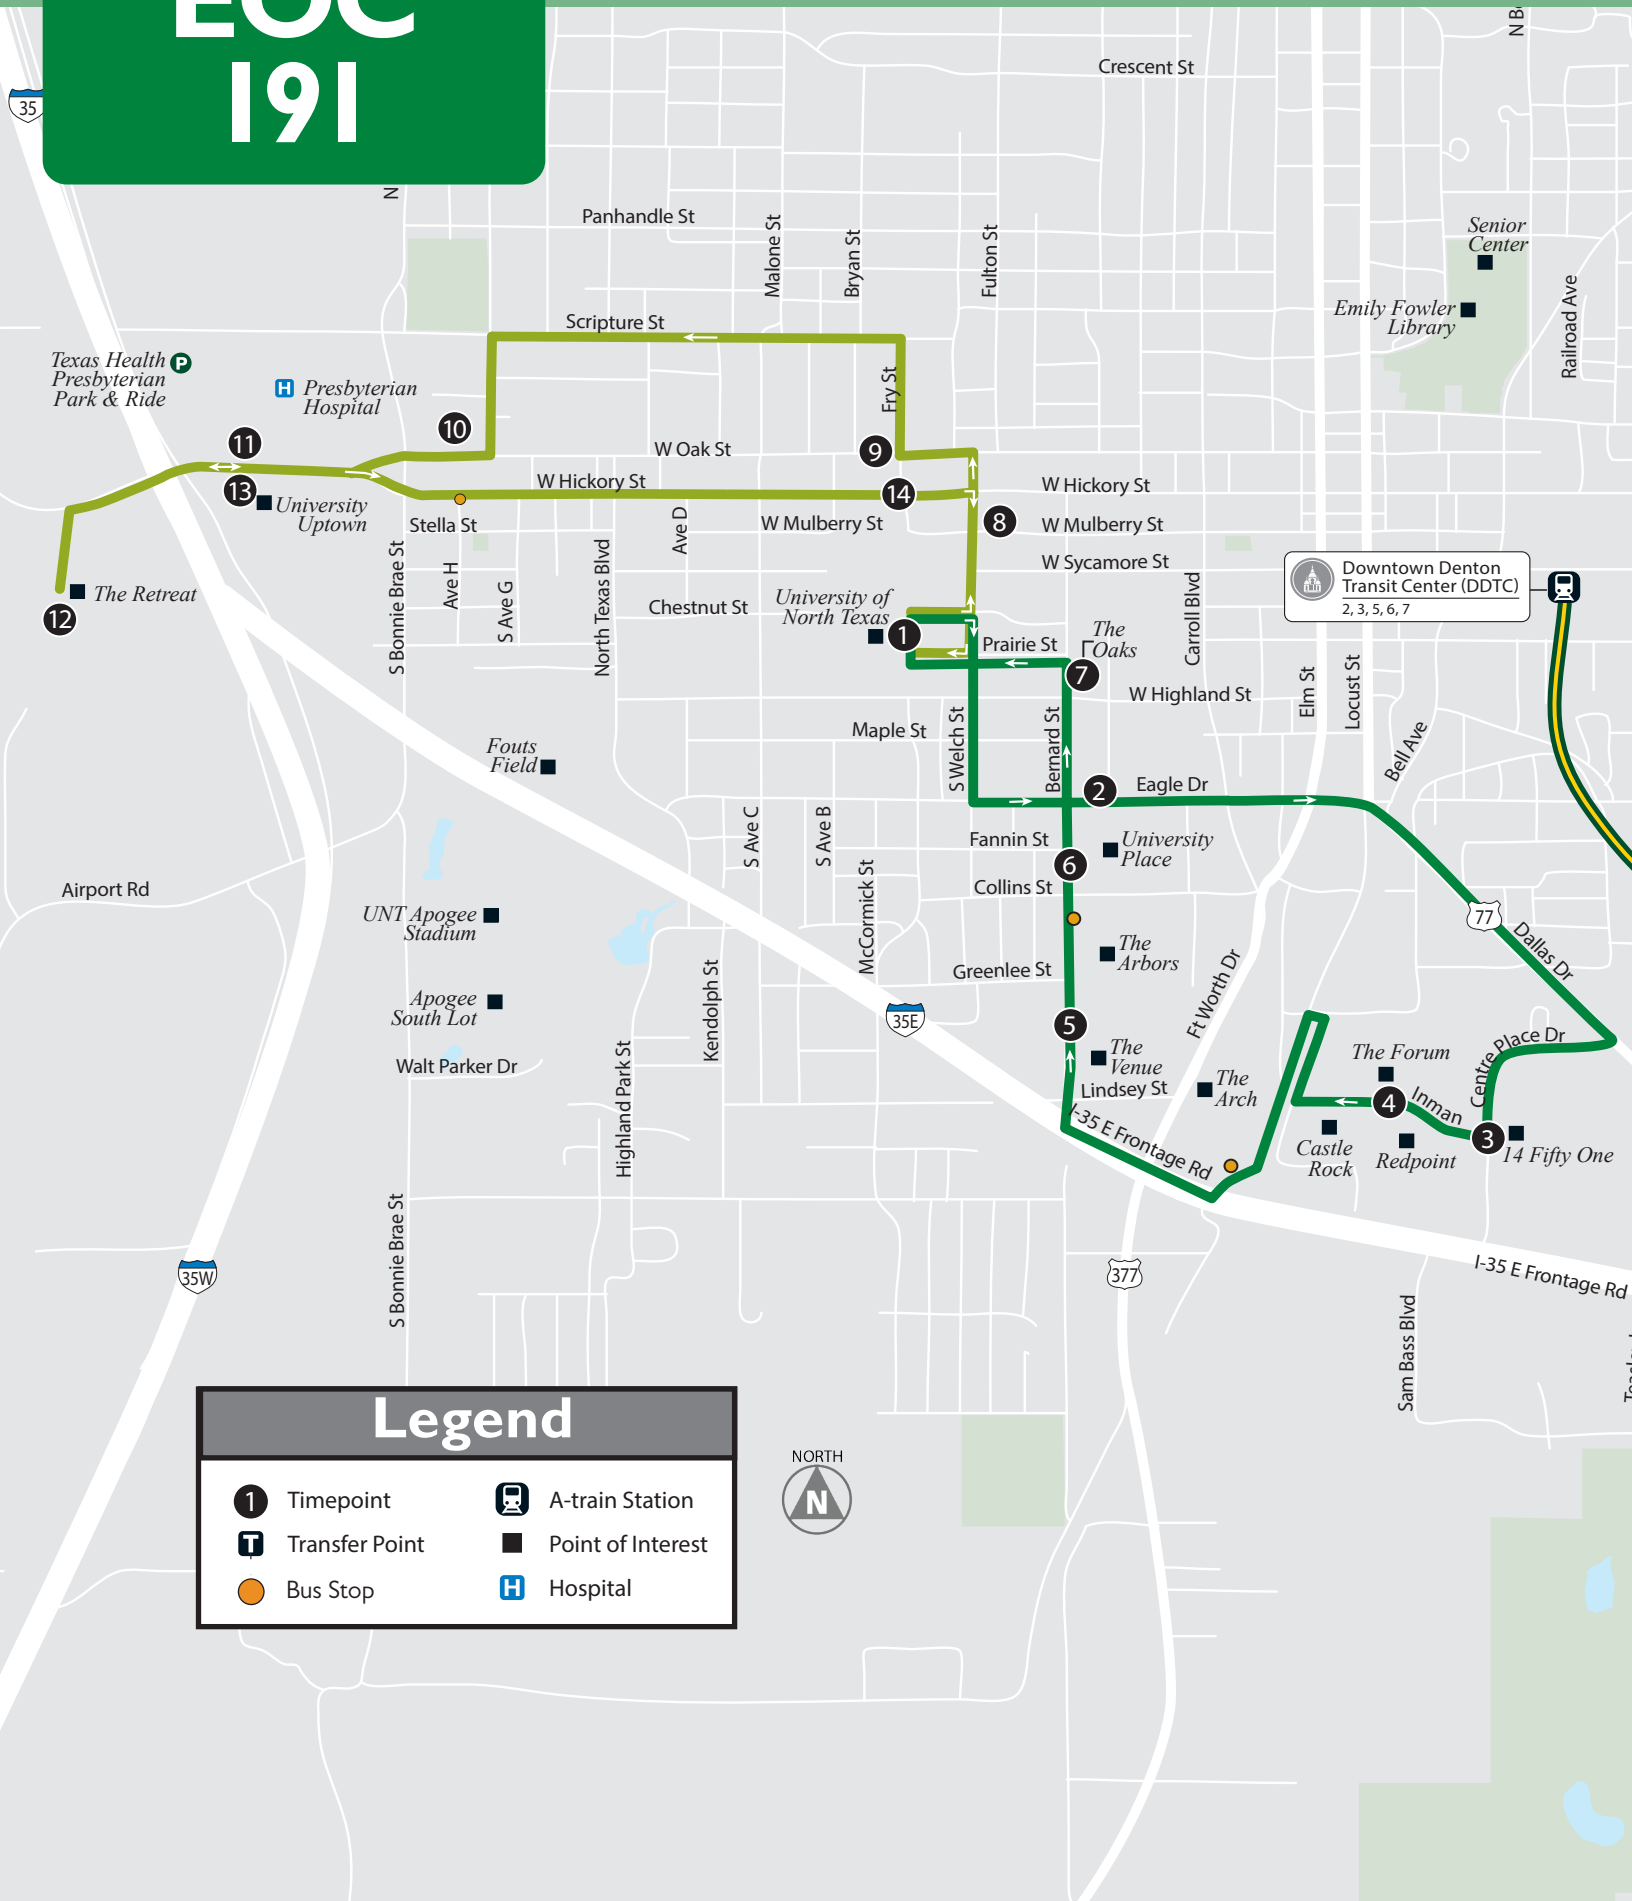

EOC 191

Evening Off Campus

As published on the service calendar

Como está publicado en le calendario de servicios

Downtown Denton
Transit Center (DDTC)
2, 3, 5, 6, 7

Legend

1 Timepoint	A-train Station
T Transfer Point	Point of Interest
Bus Stop	Hospital