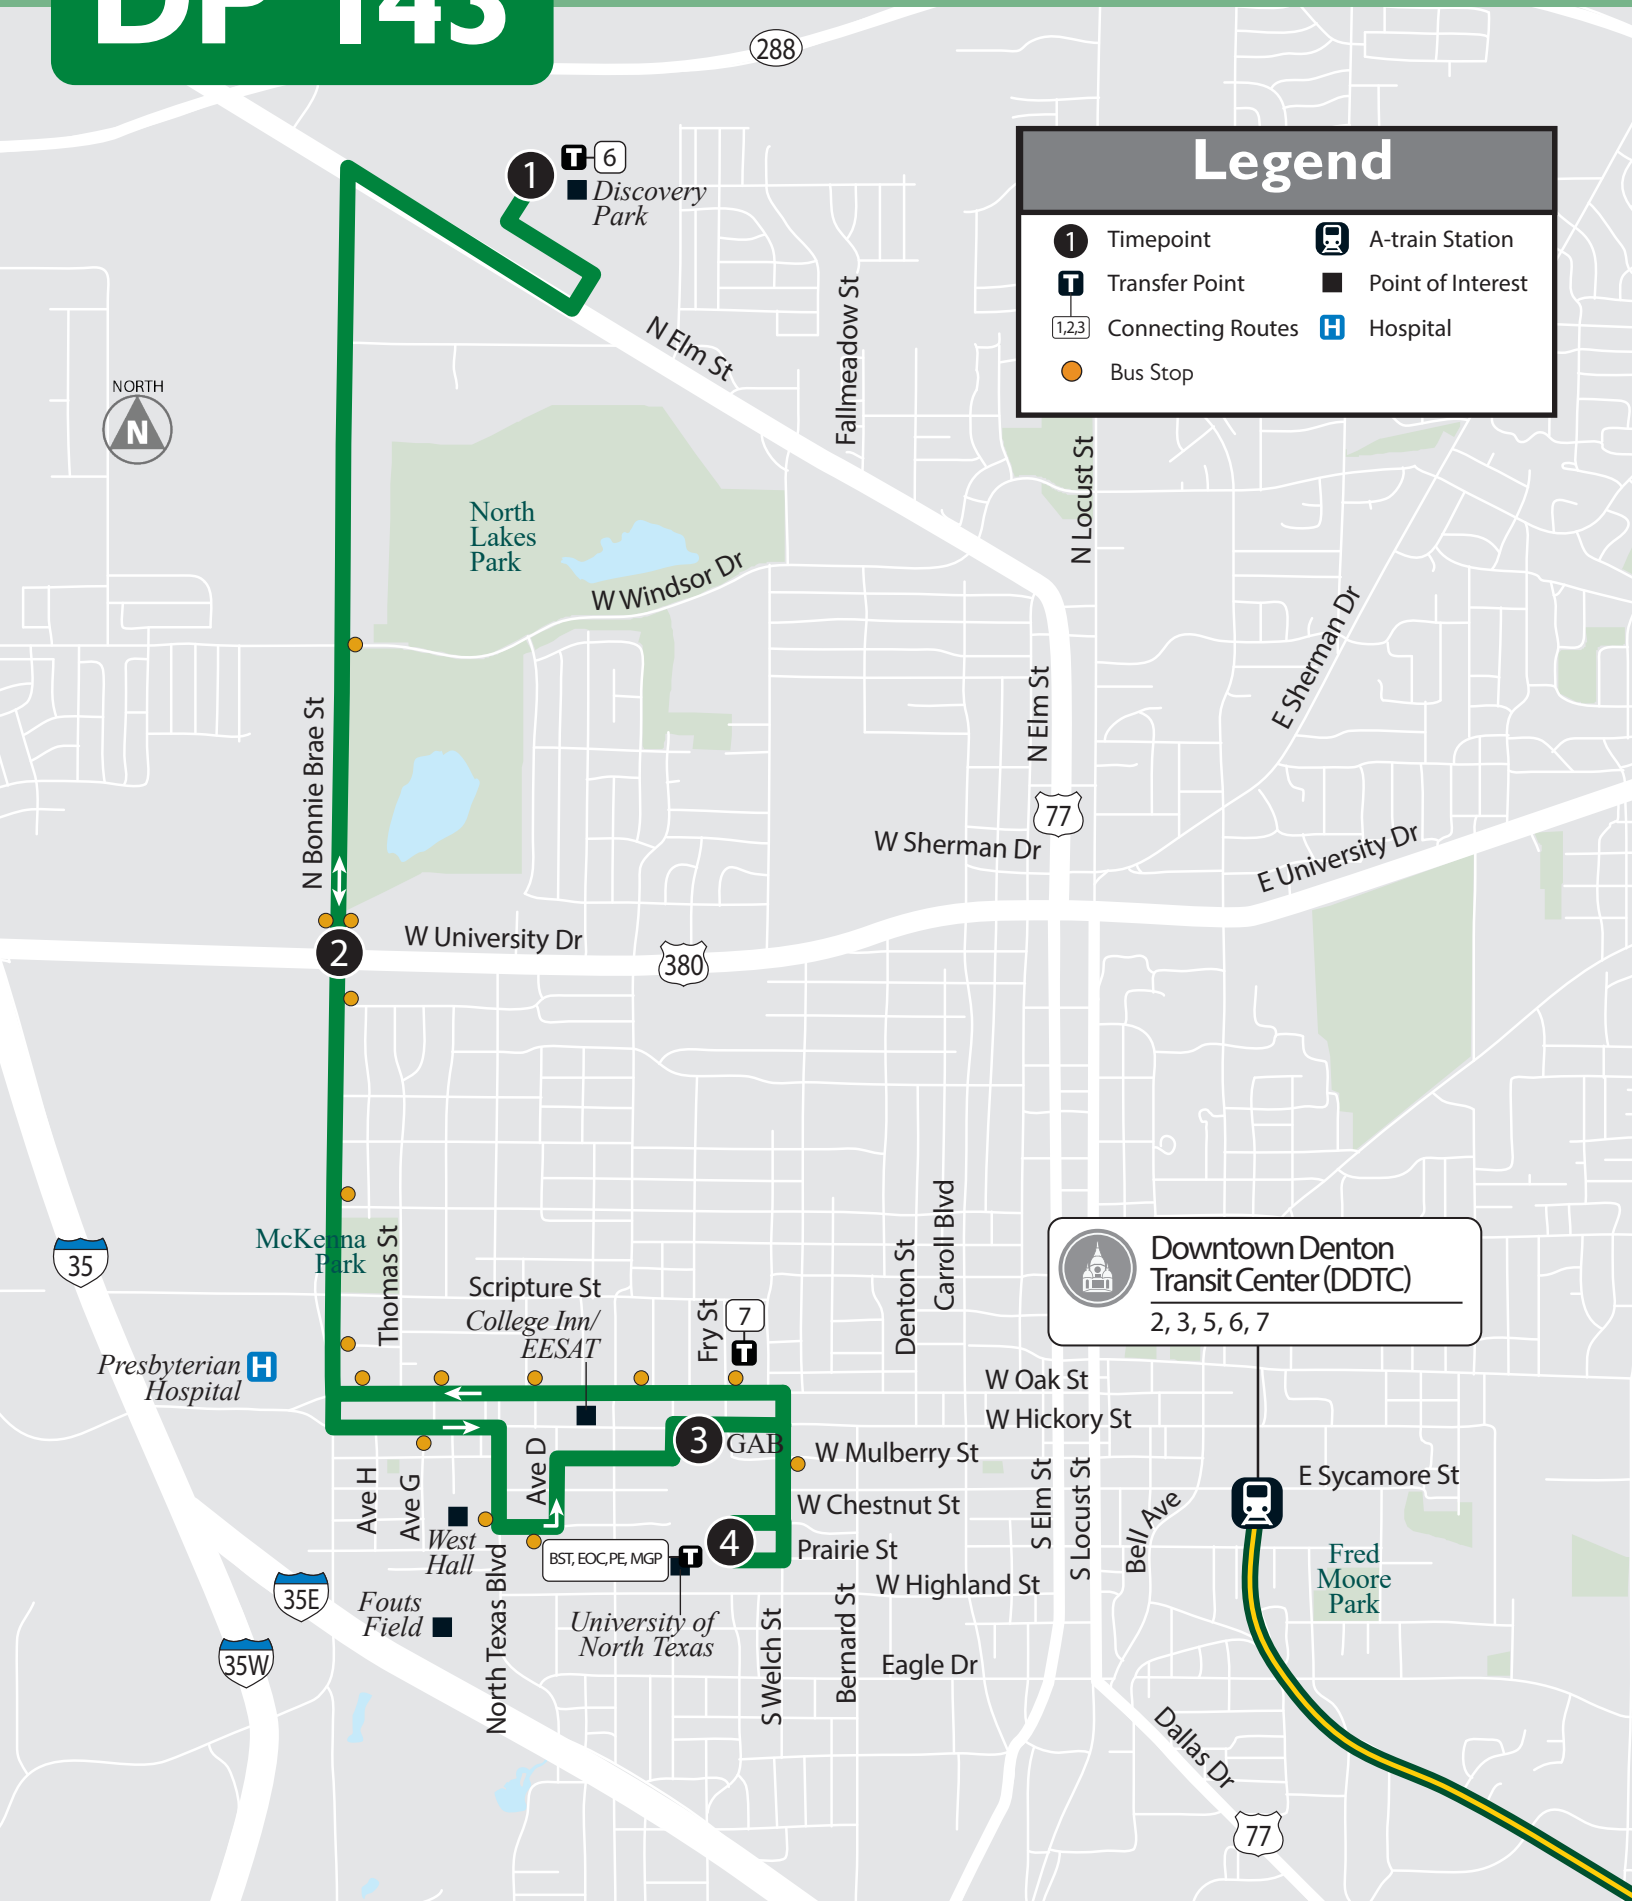

As published on the service calendar

Como está publicado en le calendario de servicios

Legend

Timepoint	A-train Station
Transfer Point	Point of Interest
Connecting Routes	Hospital
Bus Stop	

Downtown Denton Transit Center (DDTC)
2, 3, 5, 6, 7

Discovery Park | DP 143 (Saturday / Sábado)

Inbound to Union Transfer / Hacia Union Transfer

Outbound to Discovery Park / Salida hacia Discovery Park

	Discovery Park (Main)	Bonnie Brae at University	GAB	Union Transfer (3rd Stop)	Bonnie Brae at University
	1	2	3	4	2
AM	6:57	7:08	7:17	7:27	7:37
	7:25	7:36	7:45	7:55	8:05
	7:53	8:04	8:13	8:23	8:33
	8:21	8:32	8:41	8:51	9:01
	8:49	9:00	9:09	9:19	9:29
	9:17	9:28	9:37	9:47	9:57
	9:45	9:56	10:05	10:15	10:25
	10:13	10:24	10:33	10:43	10:53
	10:43	10:54	11:03	11:48	11:58
	11:10	11:21	11:30	12:15	12:25
		12:13	12:24	12:33	12:43
PM	12:40	12:51	1:00	1:10	1:20
	1:08	1:19	1:28	1:35	1:45
	1:38	1:49	1:58	2:08	2:18
	2:05	2:16	2:25	2:35	2:45
	2:34	2:45	2:54	3:10	3:20
	3:05	3:16	3:25	3:35	3:45
	3:36	3:47	3:56	4:06	4:16
	4:05	4:16	4:25	4:35	4:45
	4:35	4:46	4:55	5:05	5:15
	5:05	5:16	5:25	5:35	5:45
	5:35	5:46	5:55	6:05	6:15
	6:05	6:15	6:25	6:35	6:45
	6:35	6:45	6:55	7:05	7:15
	7:04	7:14	7:24	7:34	7:44
	7:35	7:45	7:55	8:05	8:15
	8:05	8:15	8:25	8:35	8:45
	8:35	8:45	8:55	9:05	9:15
	9:05	9:15	9:25	9:35	9:45
	9:35	9:45	9:55	-	-
		10:10	10:20	10:30	-

DENTON COUNTY

TRANSPORTATION AUTHORITY

RideDCTA.net • 940.243.0077

HopOnBoardBlog.com • #RideDCTA