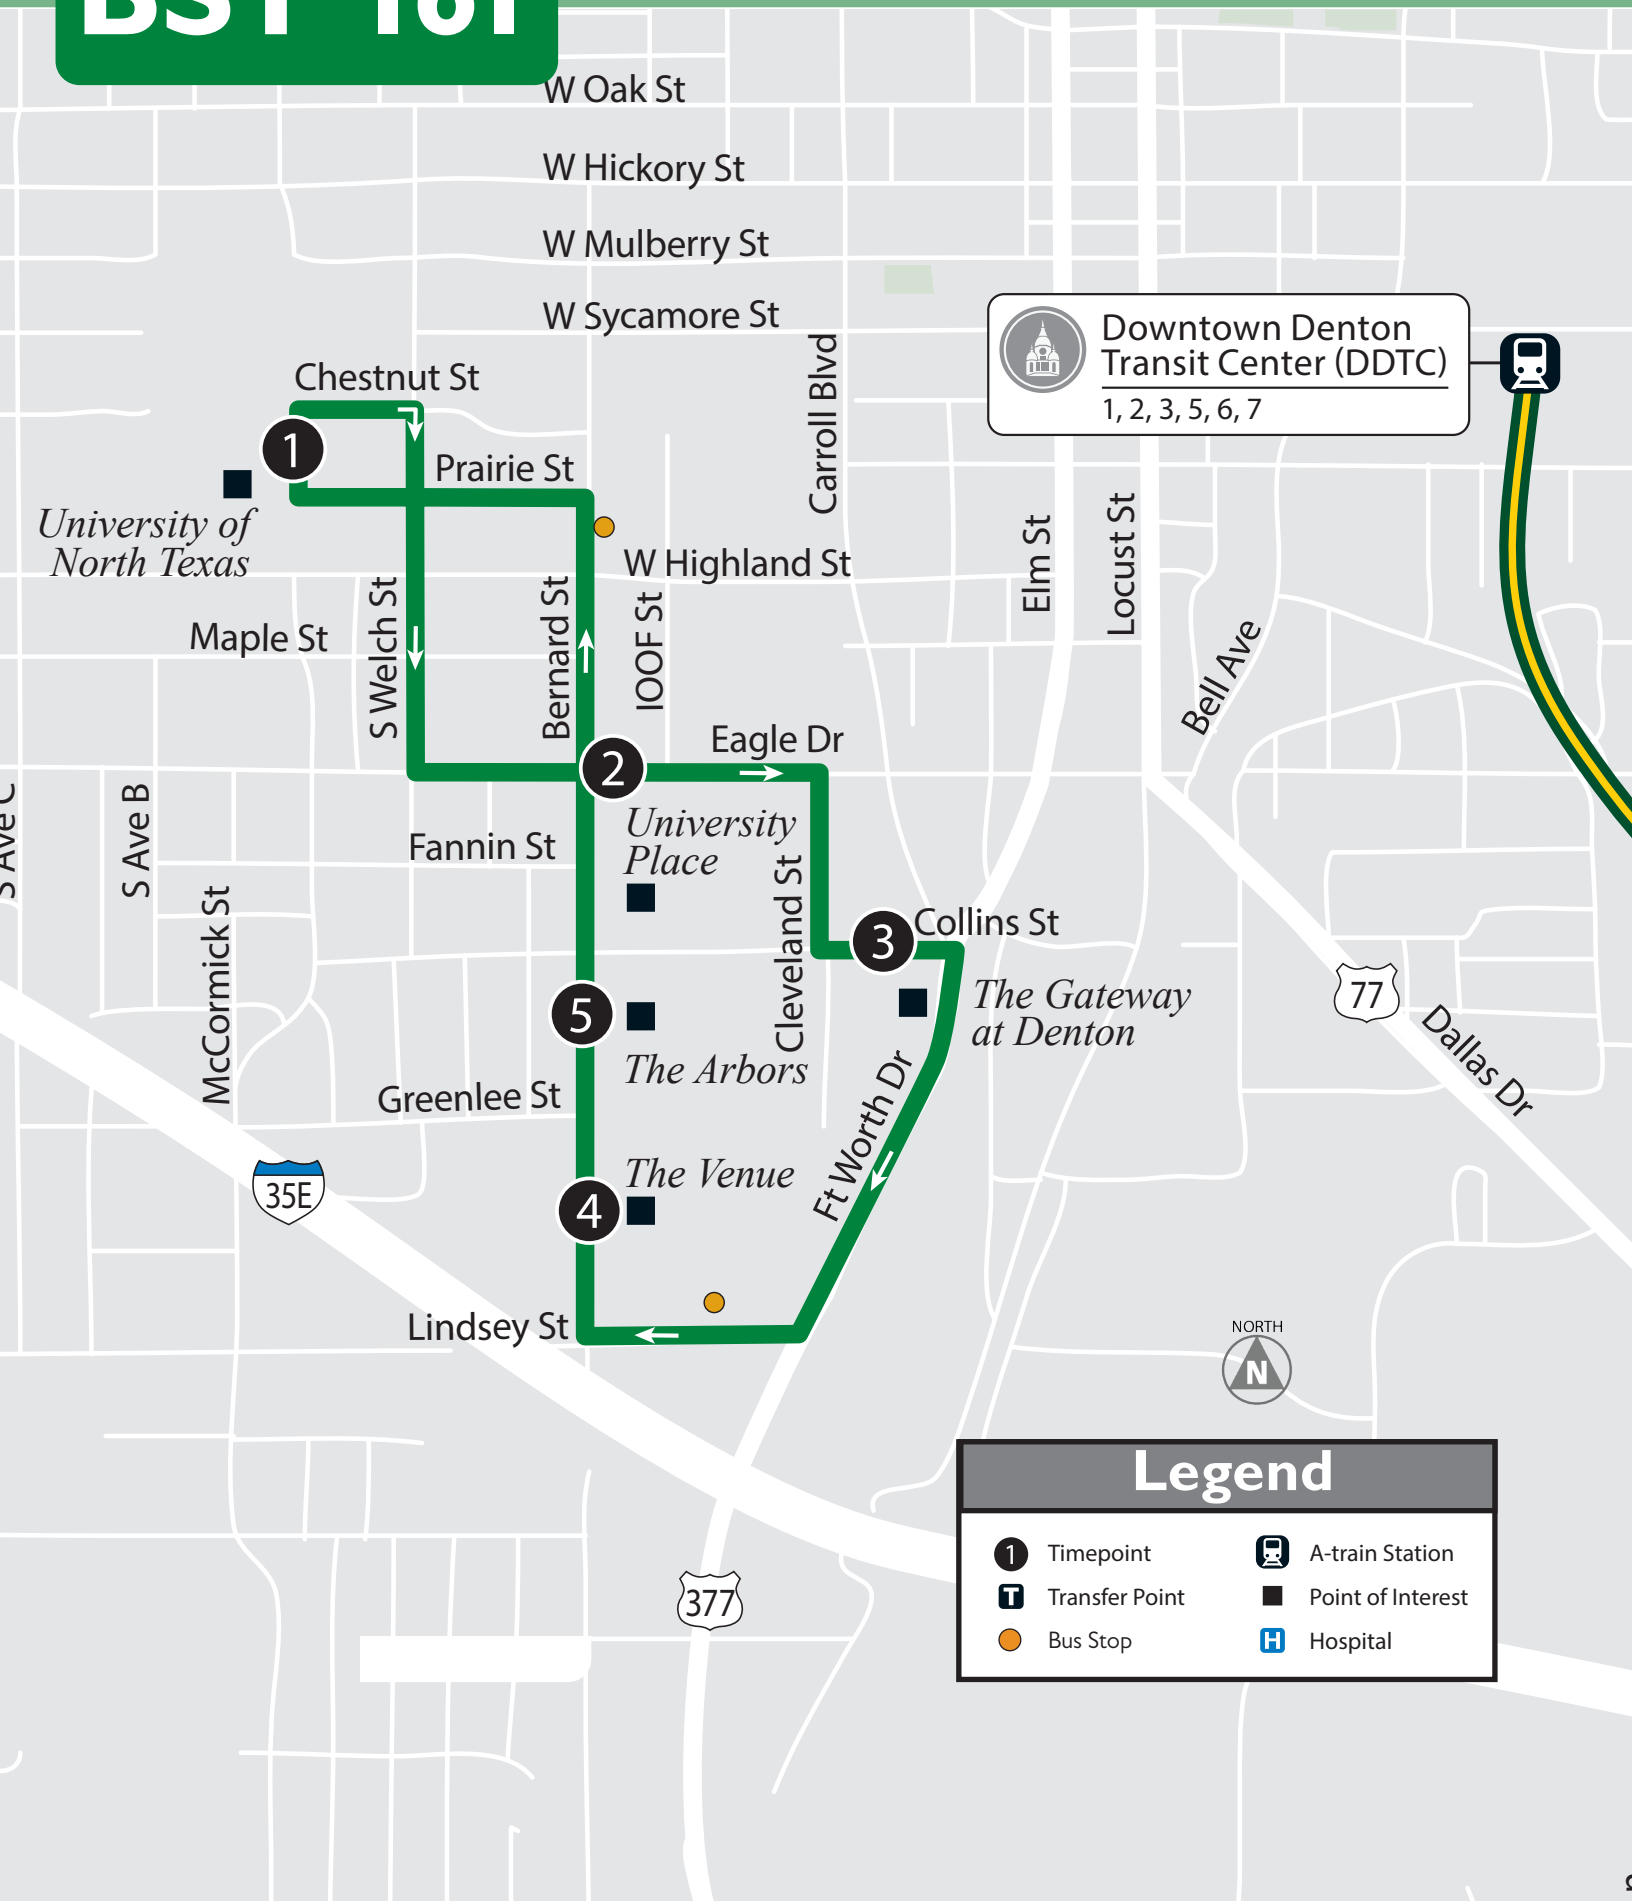

BST 161

Bernard Street

As published on the service calendar

Como está publicado en le calendariode servicios

 **Downtown Denton Transit Center (DDTC)**
1, 2, 3, 5, 6, 7

Legend

 Timepoint	 A-train Station
 Transfer Point	 Point of Interest
 Bus Stop	 Hospital

Bernard Street | BST 161 (Monday-Friday / Lunes-Viernes)

Outbound to The Gateway / Hacia The Gateway

Union Transfer
(2nd Stop)

1

EB Eagle
at
Bernard

2

AM

7:00	7:04
7:10	7:14
7:20	7:24
7:30	7:34
7:40	7:44
7:50	7:54
8:00	8:04
8:10	8:14
8:20	8:24
8:30	8:34
8:40	8:44
8:50	8:54
9:00	9:04
9:10	9:14
9:20	9:24
9:30	9:34
9:40	9:44
9:50	9:54
10:00	10:04
10:10	10:14
10:20	10:24
10:30	10:34
10:40	10:44
10:50	10:54
11:00	11:04
11:10	11:14
11:20	11:24
11:30	11:34
11:40	11:44
11:50	11:54

PM

12:00	12:04
12:10	12:14
12:20	12:24
12:30	12:34
12:40	12:44
12:50	12:54
1:00	1:04
1:10	1:14
1:20	1:24
1:30	1:34
1:40	1:44
1:50	1:54
2:00	2:04
2:10	2:14
2:20	2:24
2:30	2:34
2:40	2:44
2:50	2:54
3:00	3:04
3:10	3:14
3:20	3:24
3:30	3:34
3:40	3:44
3:50	3:54
4:00	4:04
4:10	4:14
4:20	4:24
4:30	4:34
4:40	4:44
4:50	4:54
5:00	5:04
5:10	5:14
5:20	5:24
5:30	5:34

Inbound to Union Transfer / Salida hacia Union Transfer

The Gateway
at
Denton

3

The
Venue
(Bernard St)

4

The Arbors

5

AM