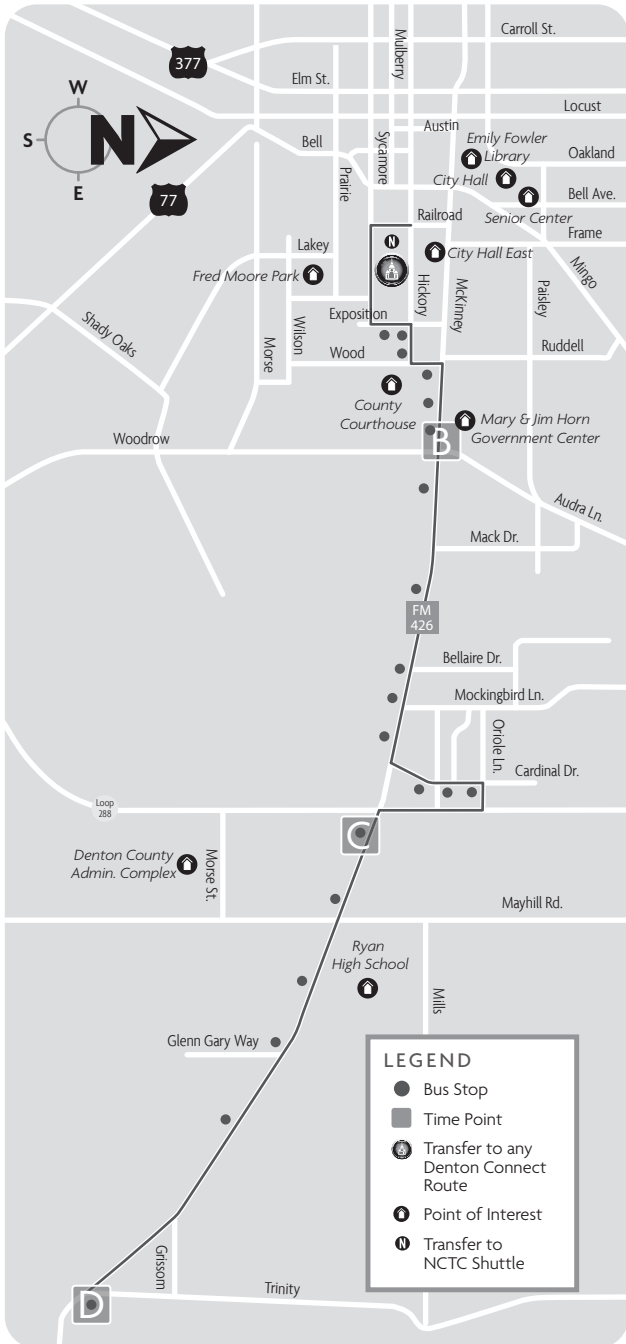

ROUTE 3 • FROM DDTC

Map has been rotated to fit page and does not point North.

	B	C	D	3
Depart DDTC	McKinney @ Woodrow	McKinney @ 288	McKinney @ Trinity	
ID: 770540	ID: 770234	ID: 770127	ID: 770132	
6:05	6:10	6:16	6:23	
6:43	6:48	6:54	7:01	
7:21	7:26	7:32	7:39	
7:59	8:04	8:10	8:17	
8:37	8:42	8:48	8:55	
9:15	9:20	9:26	9:33	
9:53	9:58	10:04	10:11	
10:31	10:36	10:42	10:49	
11:09	11:14	11:20	11:27	
11:47	11:52	11:58	12:05	
12:25	12:30	12:36	12:43	
1:03	1:08	1:14	1:21	
1:47	1:52	1:58	2:05	
2:31	2:36	2:42	2:47	
3:13	3:18	3:24	3:31	
3:57	4:02	4:08	4:15	
4:41	4:46	4:52	4:59	
5:25	5:30	5:36	5:43	
6:09	6:14	6:20	6:27	
6:53	6:58	7:04	7:11	
7:37	7:42	7:48	7:55	
8:21	8:26	8:32	8:39	
---	---	---	7:45	
8:47	8:52	8:58	9:05	
10:07	10:12	10:18	10:25	
11:27	11:32	11:38	11:45	
12:47	12:52	12:58	1:05	
2:07	2:12	2:18	2:25	
3:27	3:32	3:38	3:45	
4:47	4:52	4:58	5:05	
6:07	6:12	6:18	6:25	

WEEKDAYS

SATURDAY

Bolded times are PM. Los horarios en negrita son después del mediodía.