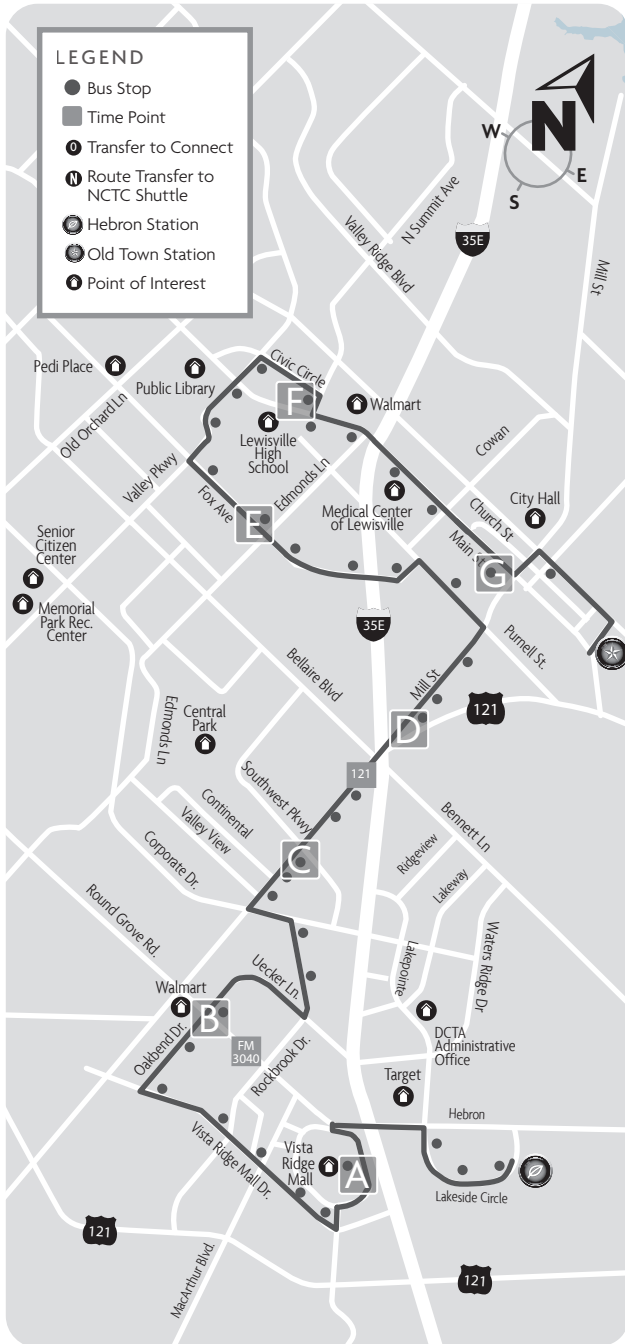

ROUTE 22 • TO OLD TOWN STATION

LEGEND

- Bus Stop
- Time Point
- ⊕ Transfer to Connect
- ⊖ Route Transfer to NCTC Shuttle
- ⊙ Hebron Station
- ⊙ Old Town Station
- ⊙ Point of Interest

	A	B	C	D	E	F	G	22
Hebron Station	Vista Ridge Mall	Round Grove Walmart	121@Southwest	Mill@Huffines	Fox@Terry's	Main St Walmart	Main@Mill	Old Town Station
ID: 770545	ID: 770278	ID: 770283	ID: 770289	ID: 770292	ID: 770358	ID: 770334	ID: 770338	ID: 770543
---	---	---	6:12	6:18	6:25	6:33	6:40	6:45
6:17	6:23	6:31	6:40	6:46	6:53	7:01	7:08	7:13
6:48	6:54	7:02	7:11	7:17	7:24	7:32	7:39	7:44
7:18	7:24	7:32	7:41	7:47	7:54	8:02	8:09	8:14
7:48	7:54	8:02	8:11	8:17	8:24	8:32	8:39	8:44
8:15	8:21	8:29	8:38	8:44	8:51	8:59	9:06	9:11
8:45	8:51	8:59	9:08	9:14	9:21	9:29	9:36	9:41
9:48	9:54	10:02	10:11	10:17	10:24	10:32	10:39	10:44
10:55	11:01	11:09	11:18	11:24	11:31	11:39	11:46	11:51
11:55	12:01	12:09	12:18	12:24	12:31	12:39	12:46	12:51
12:55	1:01	1:09	1:18	1:24	1:31	1:39	1:46	1:51
1:55	2:01	2:09	2:18	2:24	2:31	2:39	2:46	2:51
2:55	3:01	3:09	3:18	3:24	3:31	3:39	3:46	3:51
3:25	3:31	3:39	3:48	3:54	4:01	4:09	4:16	4:21
3:55	4:01	4:09	4:18	4:24	4:31	4:39	4:46	4:51
4:22	4:28	4:36	4:45	4:51	4:58	5:06	5:13	5:18
4:55	5:01	5:09	5:18	5:24	5:31	5:39	5:46	5:51
5:25	5:31	5:39	5:48	5:54	6:01	6:09	6:16	6:21
5:55	6:01	6:09	6:18	6:24	6:31	6:39	6:46	6:51
6:25	6:31	6:39	6:48	6:54	7:01	7:09	---	---
7:00	7:06	7:14	7:23	7:29	7:36	7:44	7:51	7:56
7:30	7:36	7:44	7:53	7:59	8:06	8:14	8:21	8:26
8:30	8:36	8:44	8:53	8:59	9:06	9:14	---	---
8:43	8:49	8:57	9:06	9:12	9:19	9:27	9:34	9:39
9:43	9:49	9:57	10:06	10:12	10:19	10:27	10:34	10:39
10:43	10:49	10:57	11:06	11:12	11:19	11:27	11:34	11:39
11:43	11:49	11:57	12:06	12:12	12:19	12:27	12:34	12:39
12:43	12:49	12:57	1:06	1:12	1:19	1:27	1:34	1:39
1:43	1:49	1:57	2:06	2:12	2:19	2:27	2:34	2:39
2:43	2:49	2:57	3:06	3:12	3:19	3:27	3:34	3:39
3:43	3:49	3:57	4:06	4:12	4:19	4:27	4:34	4:39
4:43	4:49	4:57	5:06	5:12	5:19	5:27	5:34	5:39
5:43	5:49	5:57	6:06	6:12	6:19	6:27	6:34	6:39
6:43	6:49	6:57	7:06	---	---	---	---	---