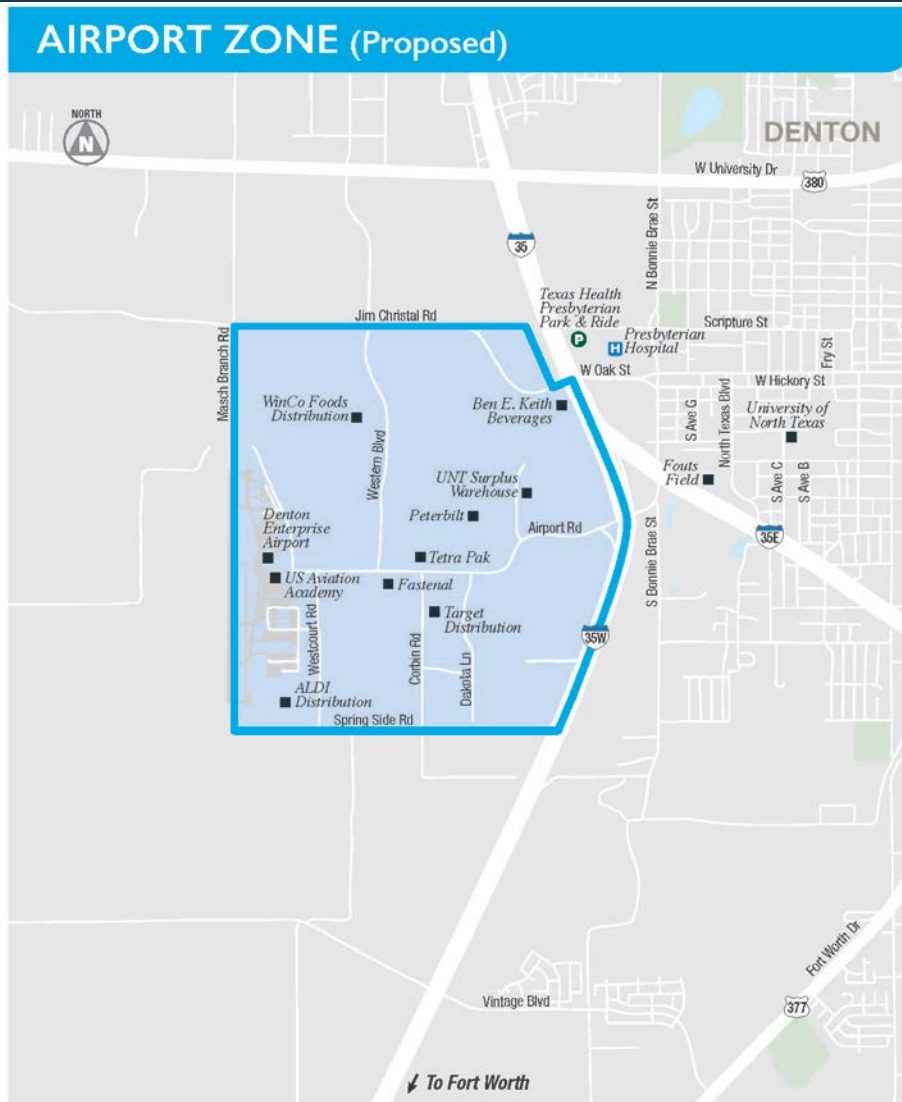

Proposed Denton Service Changes

DENTON: Enterprise Airport Zone

Potential Hub System:

Hub out of Fouts Field

- Connects with Route 7, Route 8, North Texan, Eagle Point, and Mean Green.

With possible hubs inside the zone at:

1. UNT Surplus Warehouse
2. Tetra Pak / Fastenal / Target / Peterbilt
3. WinCo Foods Distribution
4. Ben E. Keith Beverages
5. ALDI Distribution Center
6. Denton Enterprise Airport and US Aviation Academy