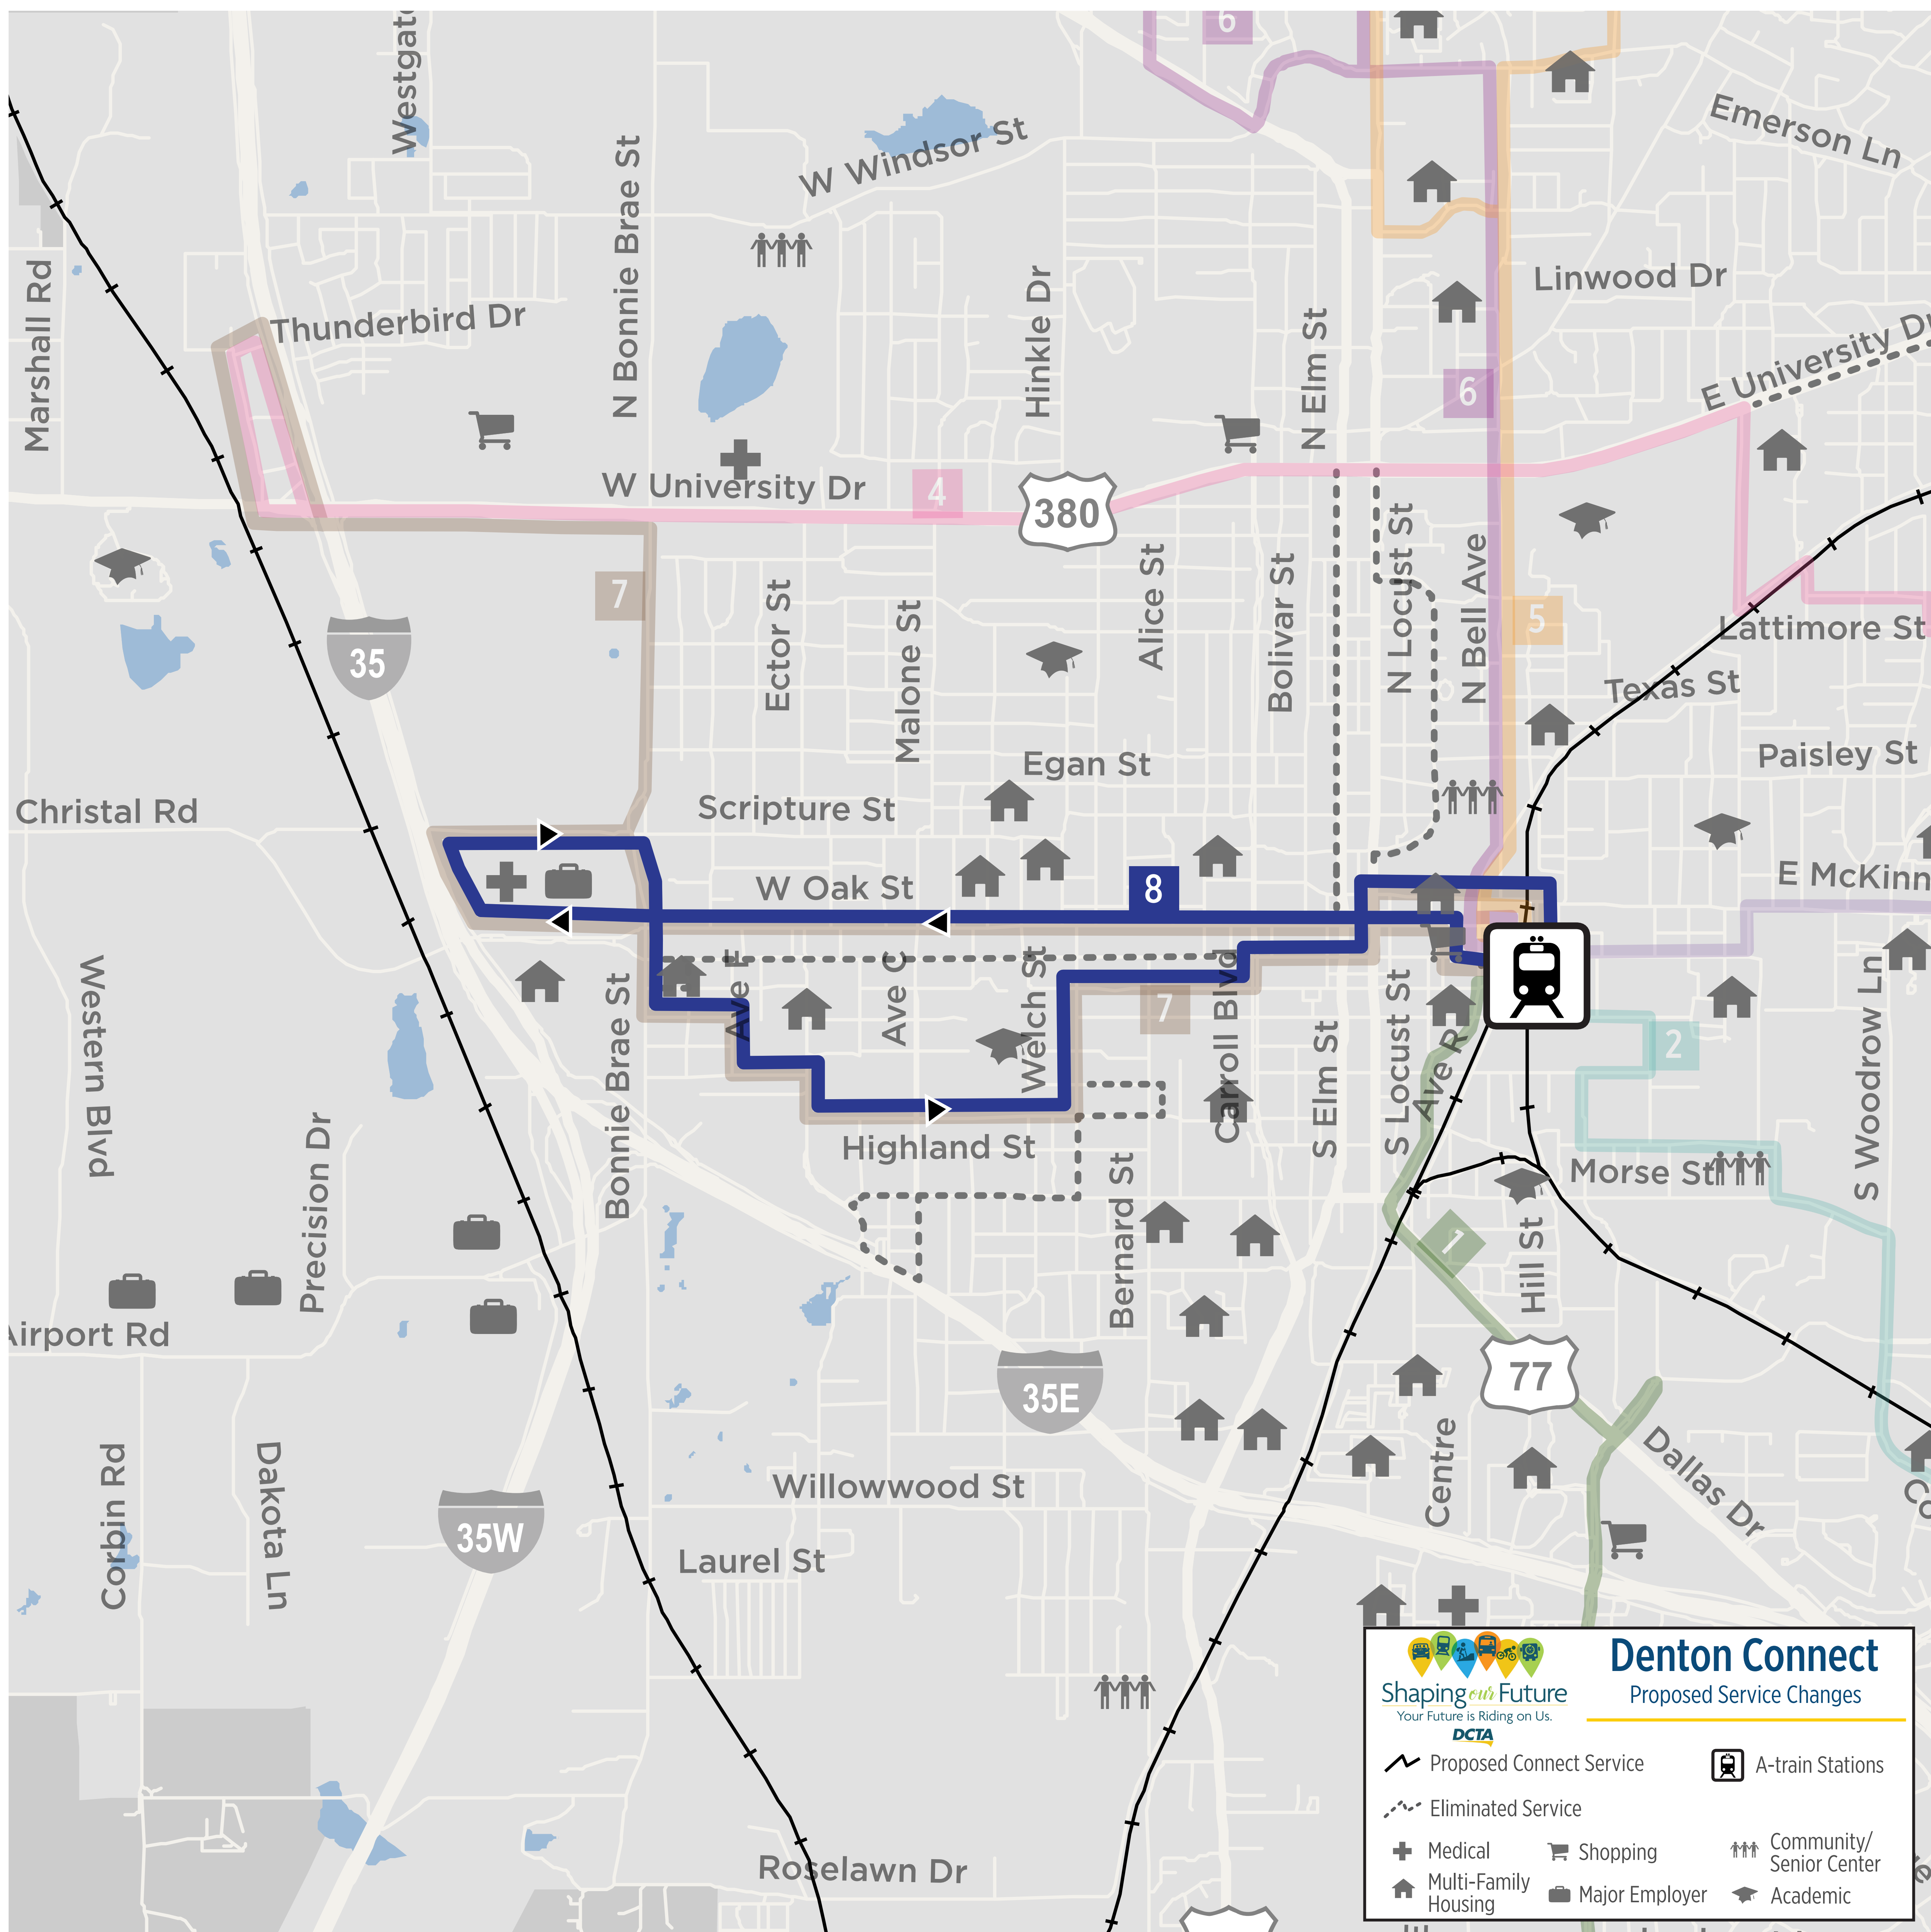

# ROUTE 8

## DDTC - Texas Health Presbyterian Hospital

**Denton Connect**  
 Shaping our Future  
 Your Future is Riding on Us.  
 DCTA  
 Proposed Service Changes

Proposed Connect Service	A-train Stations
Eliminated Service	Medical
Multi-Family Housing	Shopping
Major Employer	Community/Senior Center
Academic	

### Key Destinations

- Downtown Denton Transit Center
- Denton City Hall (East)
- The Square
- Joseph A. Carroll Courts Building
- University of North Texas (UNT)
- Texas Health Presbyterian Hospital