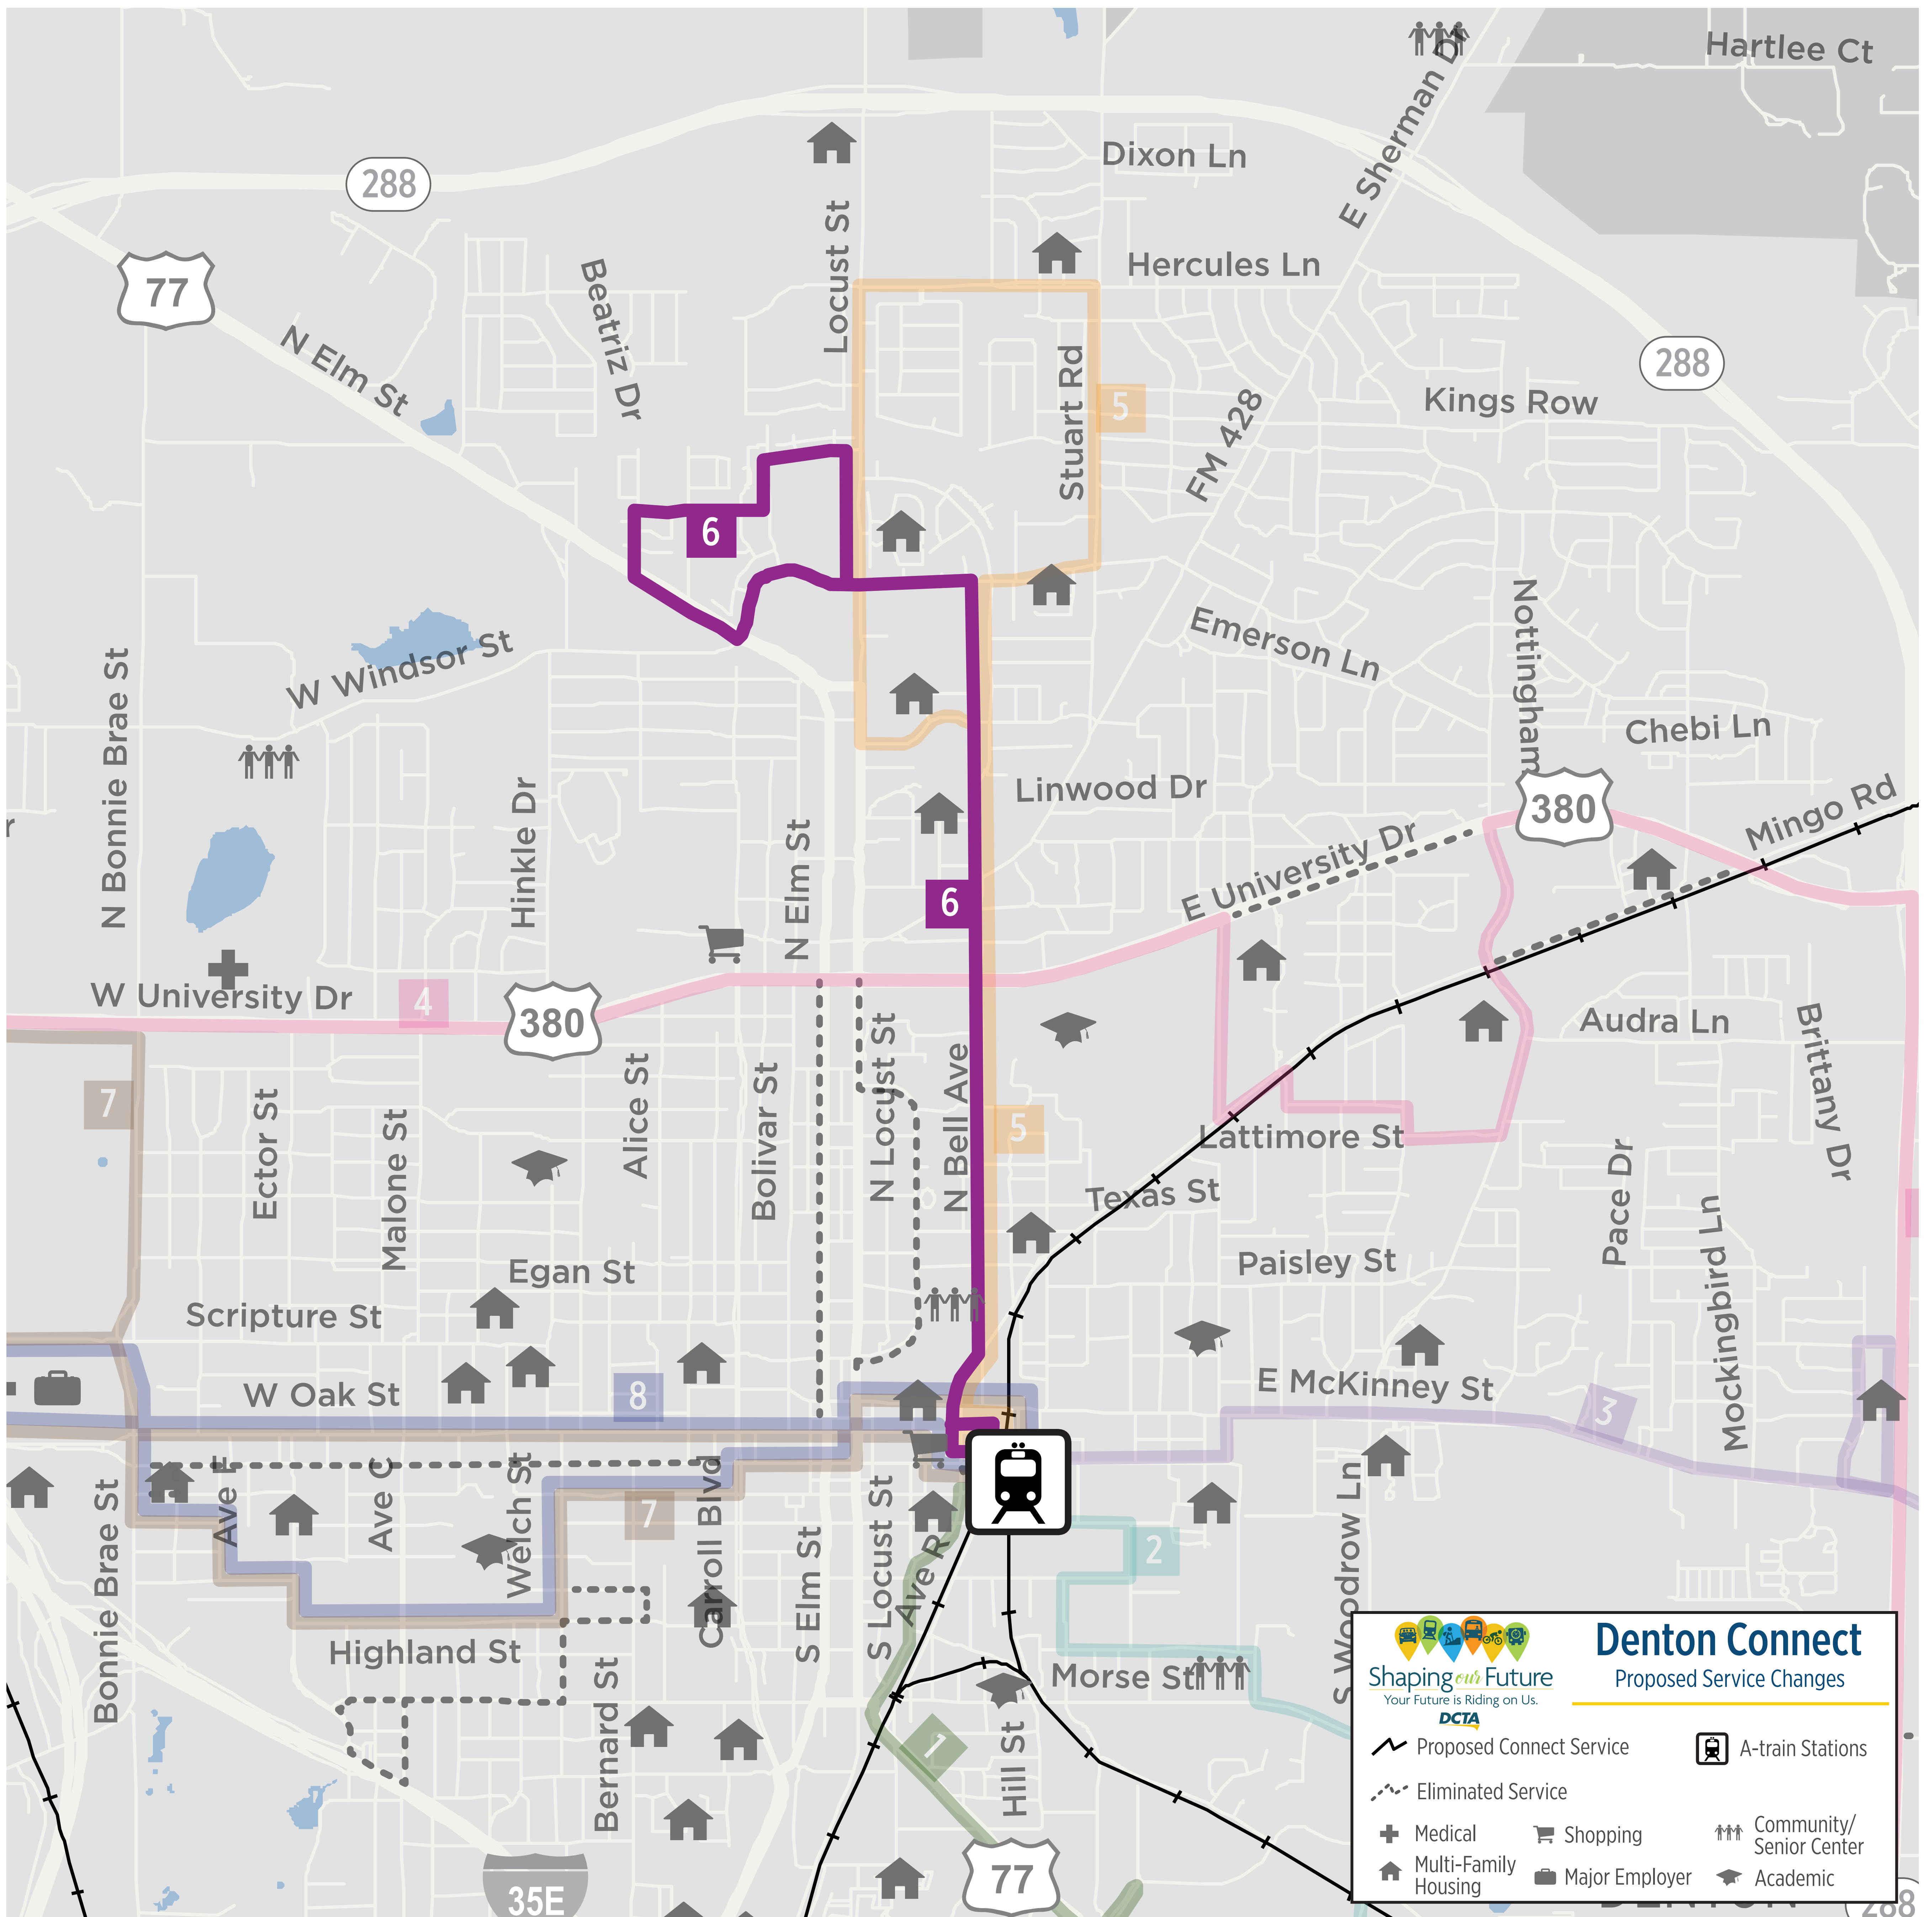

# ROUTE 6

## DDTC - Evers Park

### Key Destinations

- Downtown Denton Transit Center
- Denton City Hall (East)
- Denton Civic Center
- Emily Fowler Central Library
- Denton Senior Center
- Texas Women's University
- North Library
- Evers Park