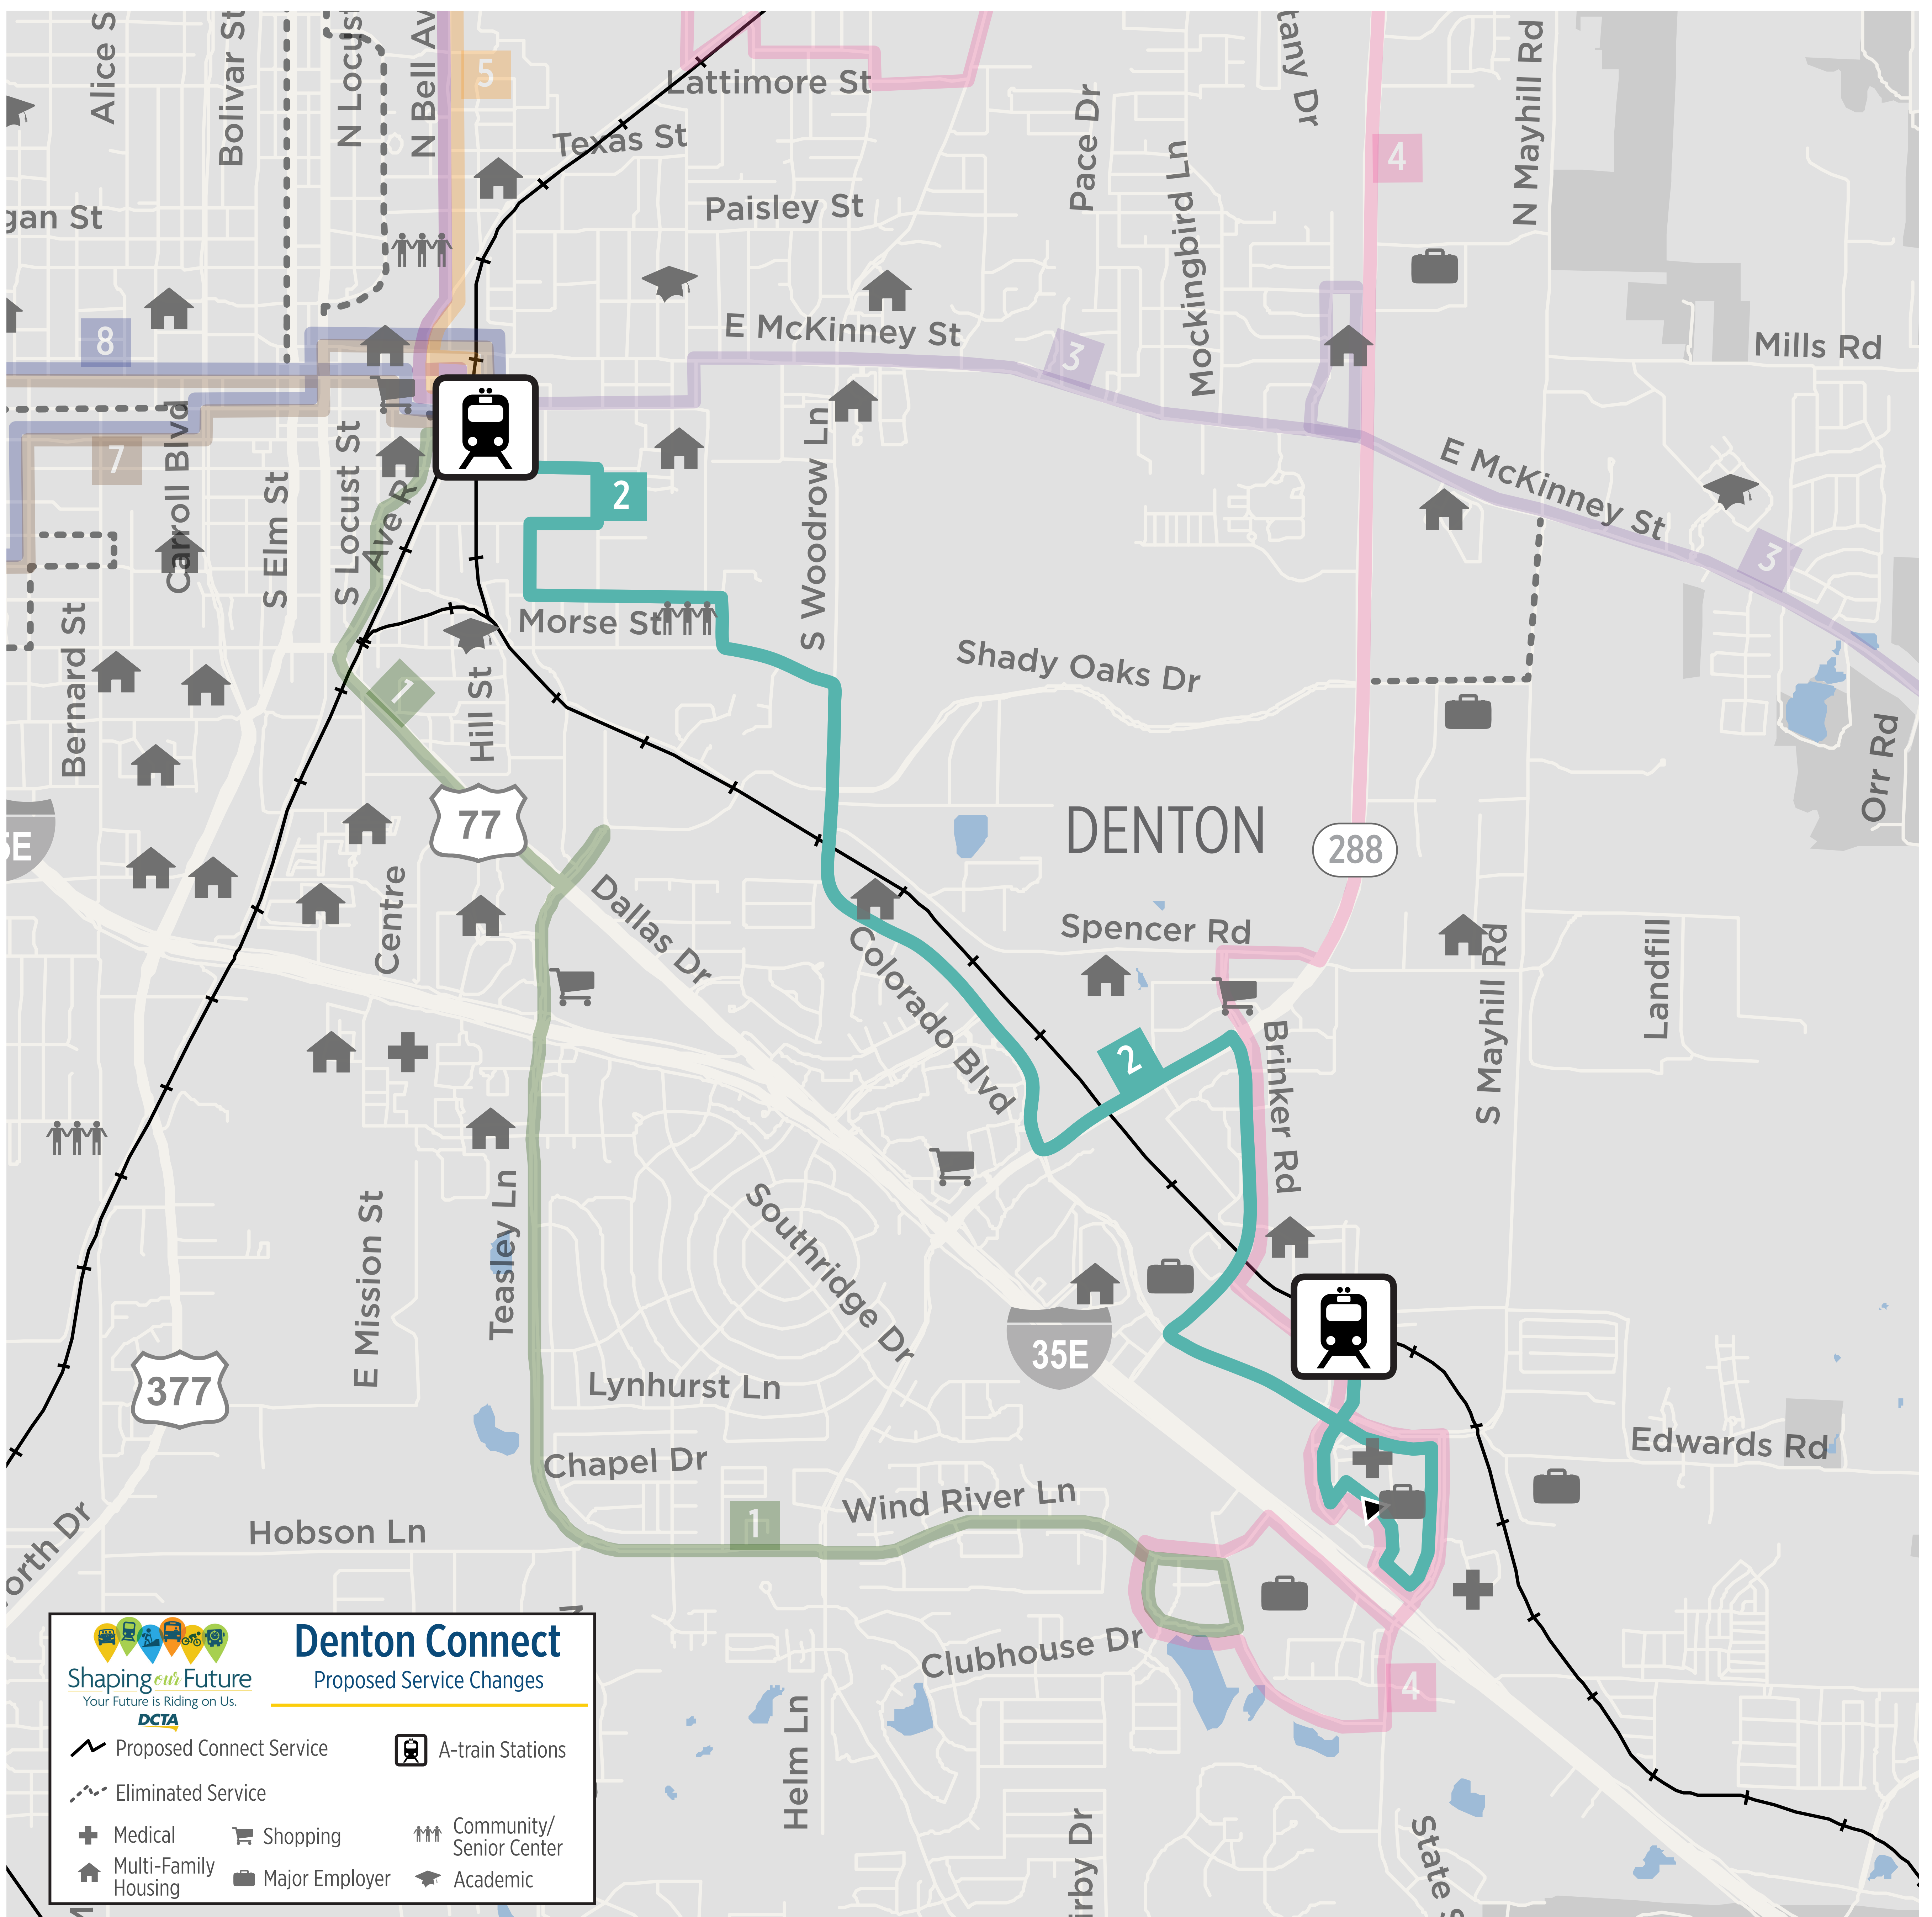

ROUTE 2

DDTC - MedPark Station via Denton Regional Medical Center

Key Destinations

- Downtown Denton Transit Center
- Denton City Hall (East)
- Denton County Courthouse
- MLK Center
- Social Security Office
- Golden Triangle Mall
- Denton Crossing
- Denton Towne Crossing
- Denton Regional Medical Center
- MedPark A-train Station