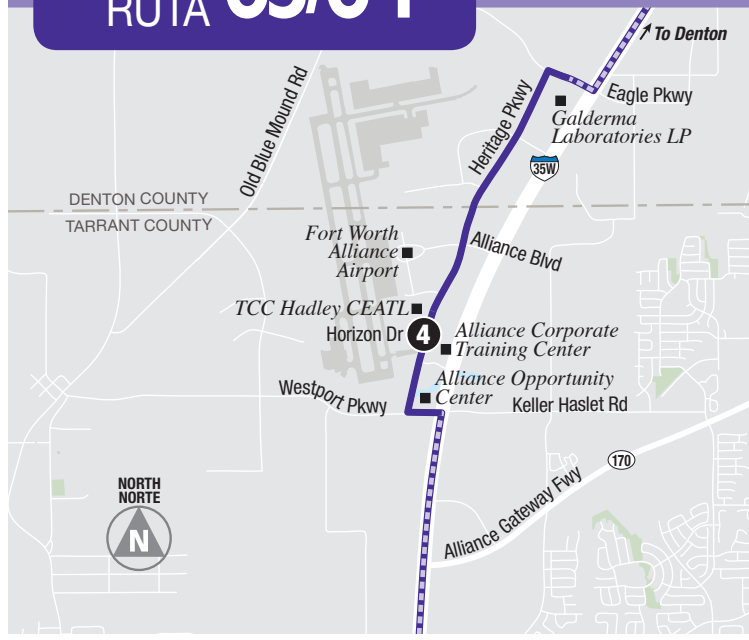

ROUTE RUTA 63/64

Monday–Friday / Lunes–Viernes

Route continues non-stop on I-35W

Route continues non-stop on I-35W

Legend / Leyenda

1 Timepoint Horario de paradas	A-train Station Centro de Traslado
Bus Stop Paradas de Autobús	Point of Interest Punto de Interés
Transfer Point Punto de Traslado	Hospital Hospital
Connecting Routes Rutas que conectan	Park & Ride Lot Estacionamiento

©2017 DCTA • Design by Smartmaps, Inc.

Route 63/64 Schedule: Monday-Friday / Horario de Ruta 63/64: Lunes-Viernes

Inbound to Denton / Hacia el Denton

	Route	ITC Station (Departs) ①	6th St at Throckmorton ②	North Park & Ride ③	Alliance Heritage Pkwy at Horizon Dr ④	Texas Health Presbyterian Park & Ride ⑤
AM	63*	5:15	5:20	6:15	6:00	—
	63*	6:05	6:10	7:00	6:50	—
	64	6:15	6:20	6:50	7:00	7:39
	63*	6:55	7:00	7:50	7:40	—
	64	7:45	7:50	8:20	8:30	9:09
	64	9:15	9:20	9:50	10:00	10:39
PM	64	10:45	10:50	11:20	11:30	12:09
	64	12:45	12:50	1:20	1:30	2:09
	64	2:15	2:20	2:50	3:00	3:39
	64	3:45	3:50	4:20	4:30	5:09
	63*	4:15	4:20	5:00	5:10	—
	64	5:15	5:20	5:50	6:00	6:39
	63*	6:15	6:20	6:55	7:05	—
	64	6:45	6:50	7:20	7:30	8:09
	64	8:15	8:20	8:50	9:00	9:39

* Route 63 trips will serve Alliance Heritage Pkwy at Horizon Dr then travel to North Park & Ride.

Outbound from Denton / Saliendo del Denton

	Route	Texas Health Presbyterian Park & Ride ⑤	Alliance Heritage Pkwy at Horizon Dr ④	North Park & Ride ③	ITC Station (Arrives) ①
AM	63	—	6:00	6:15	6:50
	63	—	6:50	7:00	7:40
	64	6:15	6:57	7:07	7:45
	63	—	7:40	7:50	8:30
	64	7:45	8:27	8:37	9:15
	64	9:15	9:57	10:07	10:45
PM	64	10:45	11:27	11:37	12:15
	64	12:15	12:57	1:07	1:45
	64	2:15	2:57	3:07	3:45
	64	3:45	4:27	4:37	5:15
	63	—	5:10	5:00	5:50
	64	5:15	5:57	6:07	6:45
	63	—	6:15	6:05	6:55
	63	—	7:05	6:55	7:45
	64	6:45	7:27	7:37	8:15
	64	8:15	8:57	9:07	9:45