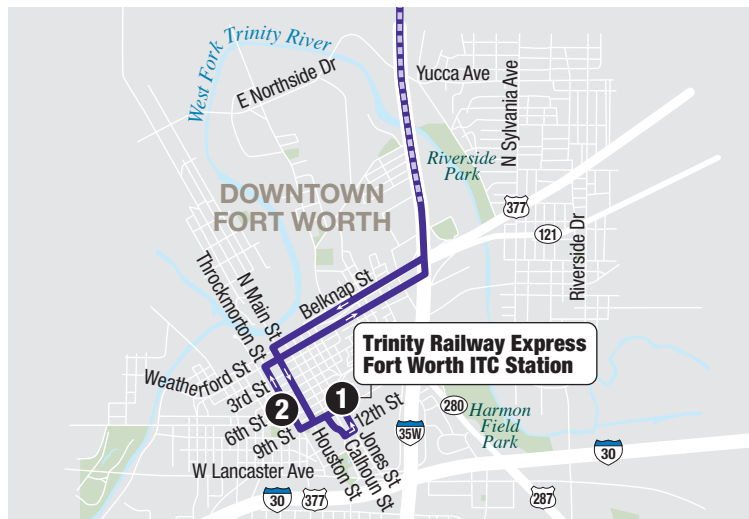

ROUTE RUTA 63/64

Monday–Friday / Lunes–Viernes

Route continues non-stop on I-35W

Route continues non-stop on I-35W

Legend / Leyenda

1 Timepoint Horario de paradas	A-train Station Centro de Traslado
Bus Stop Paradas de Autobús	Point of Interest Punto de Interés
Transfer Point Punto de Traslado	Hospital Hospital
Connecting Routes Rutas que conectan	Park & Ride Lot Estacionamiento

©2017 DCTA • Design by Smartmaps, Inc.

Route 63/64 Schedule: Monday-Friday / Horario de Ruta 63/64: Lunes-Viernes

Inbound to Denton / Hacia el Denton

	Route	ITC Station (Departs) ①	6th St at Throckmorton ②	North Park & Ride ③	Alliance Heritage Pkwy at Horizon Dr ④	Texas Health Presbyterian Park & Ride ⑤
AM	63*	5:15	5:20	6:15	6:00	—
	63*	6:05	6:10	7:00	6:50	—
	64	6:15	6:20	6:50	7:00	7:39
	63*	6:55	7:00	7:50	7:40	—
	64	7:45	7:50	8:20	8:30	9:09
	64	9:15	9:20	9:50	10:00	10:39
PM	64	10:45	10:50	11:20	11:30	12:09
	64	12:45	12:50	1:20	1:30	2:09
	64	2:15	2:20	2:50	3:00	3:39
	64	3:45	3:50	4:20	4:30	5:09
	63*	4:15	4:20	5:00	5:10	—
	64	5:15	5:20	5:50	6:00	6:39
	63*	6:15	6:20	6:55	7:05	—
	64	6:45	6:50	7:20	7:30	8:09
	64	8:15	8:20	8:50	9:00	9:39

* Route 63 trips will serve Alliance Heritage Pkwy at Horizon Dr then travel to North Park & Ride.

Outbound from Denton / Saliendo del Denton

	Route	Texas Health Presbyterian Park & Ride ⑤	Alliance Heritage Pkwy at Horizon Dr ④	North Park & Ride ③	ITC Station (Arrives) ①
AM	63	—	6:00	6:15	6:50
	63	—	6:50	7:00	7:40
	64	6:15	6:57	7:07	7:45
	63	—	7:40	7:50	8:30
	64	7:45	8:27	8:37	9:15
	64	9:15	9:57	10:07	10:45
PM	64	10:45	11:27	11:37	12:15
	64	12:15	12:57	1:07	1:45
	64	2:15	2:57	3:07	3:45
	64	3:45	4:27	4:37	5:15
	63	—	5:10	5:00	5:50
	64	5:15	5:57	6:07	6:45
	63	—	6:15	6:05	6:55
	63	—	7:05	6:55	7:45
	64	6:45	7:27	7:37	8:15
	64	8:15	8:57	9:07	9:45