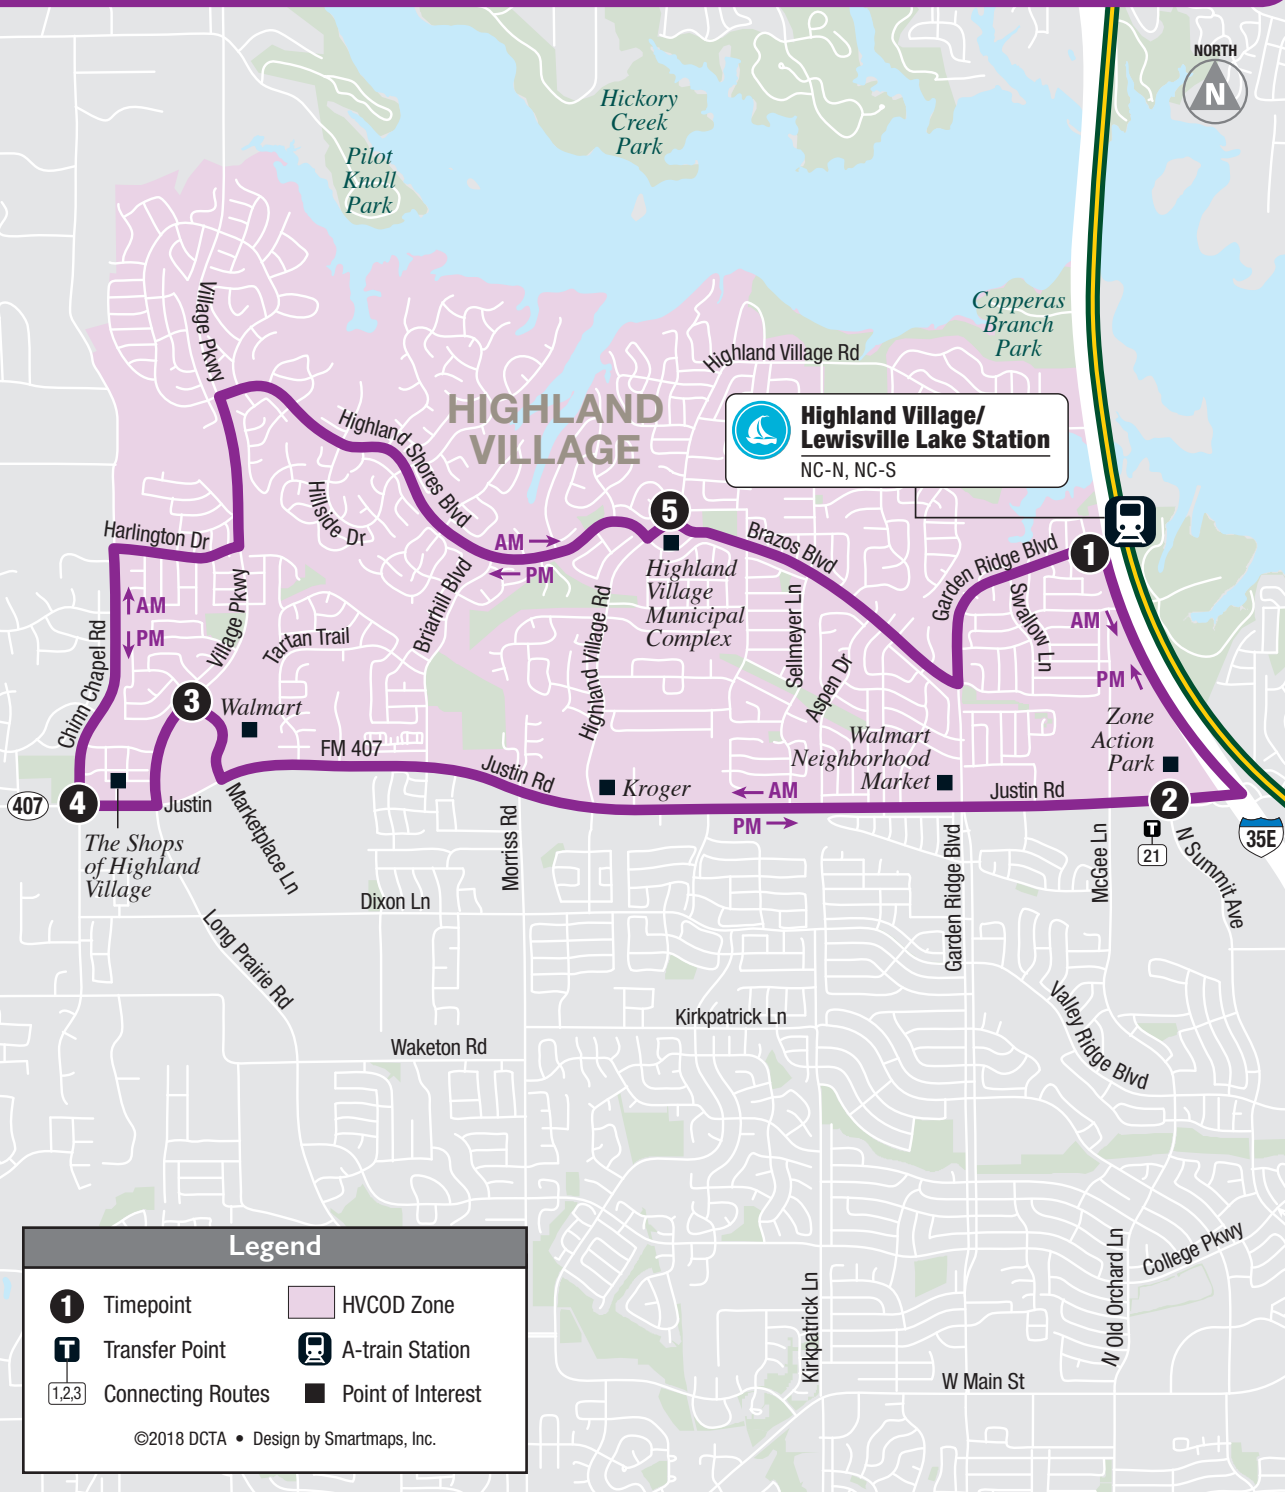

Highland Village Connect Shuttle

HVCS Schedule: Monday-Friday

Morning Route (Clockwise)					
HV/LL Station (Departs)	Justin at Summit	Village Pkwy at Marketplace	Chinn Chapel at 407	Highland Village Municipal Complex	HV/LL Station (Arrives)
1	2	3	4	5	1
ID: 124101	ID: 124106	ID: 124104	ID: 124108	ID: 124102	ID: 124101
—	—	—	4:50	5:05	5:14
—	—	—	5:12	5:27	5:36
5:08	5:20	5:34	5:38	5:53	6:02
5:26	5:33	5:47	5:51	6:06	6:15
5:49	5:56	6:10	6:14	6:29	6:38
6:11	6:18	6:32	6:36	6:51	7:00
6:33	6:40	6:54	6:58	7:13	7:22
6:54	7:01	7:15	7:19	7:34	7:43
7:15	7:22	7:36	7:40	7:55	8:04
7:37	7:44	7:58	8:02	8:17	8:26
8:00	8:07	8:21	8:25	8:40	8:49
8:20	8:27	8:41	8:45	9:00	9:09
8:45	8:52	9:06	9:10	9:25	9:34
9:03	9:10	9:24	9:28	—	—
9:45	9:52	10:06	10:10	—	—

Afternoon Route (Counterclockwise)					
HV/LL Station (Departs)	Highland Village Municipal Complex	Chinn Chapel at 407	Village Pkwy at Marketplace	Justin at Summit	HV/LL Station (Arrives)
1	5	4	3	2	1
ID: 124101	ID: 124102	ID: 124103	ID: 124107	ID: 124105	ID: 124101
—	2:40	2:55	2:59	3:15	3:25
—	3:05	3:20	3:24	3:40	3:50
3:20	3:29	3:44	3:48	4:04	4:14
3:32	3:41	3:56	4:00	4:16	4:26
3:51	4:00	4:15	4:19	4:35	4:45
4:15	4:24	4:39	4:43	4:59	5:09
4:33	4:42	4:57	5:01	5:17	5:27
4:54	5:03	5:18	5:22	5:38	5:48
5:15	5:24	5:39	5:43	5:59	6:09
5:38	5:47	6:02	6:06	6:22	6:32
6:00	6:09	6:24	6:28	6:44	6:54
6:22	6:31	6:46	6:50	7:06	7:16
6:42	6:51	7:06	7:10	7:26	7:36
7:06	7:15	7:30	7:34	7:50	8:00
7:25	7:34	7:49	7:53	8:09	8:19
7:49	7:58	8:13	8:17	8:33	8:43
8:10	8:19	8:34	8:38	8:54	9:04