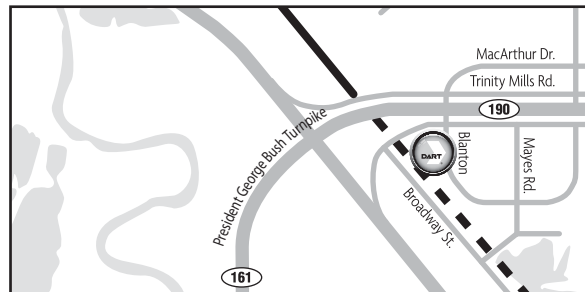

**DOWNTOWN DENTON TRANSIT CENTER**

604 East Hickory Street, Denton

Served by Connect Routes 1, 2, 3, 4, 5, 6, 7, 8 and 9

**OLD TOWN**

617 East Main Street, Lewisville

Served by Connect Route 23

**MEDPARK**

3220 MedPark Drive, Denton

Served by Connect Route 2 and NCTC Shuttle

**HEBRON**

952 Lakeside Circle, Lewisville

Served by Connect Route 21

**HIGHLAND VILLAGE / LEWISVILLE LAKE**

2998 North Stemmons Freeway, Lewisville

Served by Connect RSVP

**DART TRINITY MILLS (GREEN LINE)**

2525 Blanton Drive, Carrollton

Served by DART Routes 534 and 536