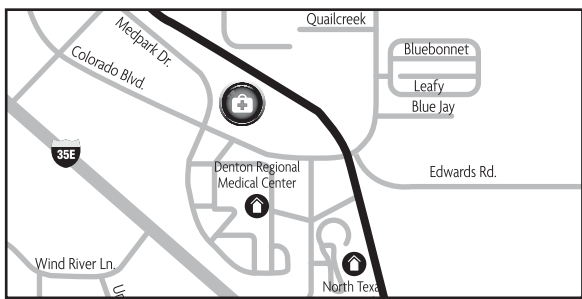

**DOWNTOWN DENTON TRANSIT CENTER**

604 East Hickory Street, Denton

Served by Connect Routes 1, 2, 3, 4, 5, 6, 7, 8 and 9

**OLD TOWN**

617 East Main Street, Lewisville

Served by Connect Route 23

**MEDPARK**

3220 MedPark Drive, Denton

Served by Connect Route 2 and NCTC Shuttle

**HEBRON**

952 Lakeside Circle, Lewisville

Served by Connect Route 21

**HIGHLAND VILLAGE / LEWISVILLE LAKE**

2998 North Stemmons Freeway, Lewisville

Served by Connect RSVP

**DART TRINITY MILLS (GREEN LINE)**

2525 Blanton Drive, Carrollton

Served by DART Routes 534 and 536