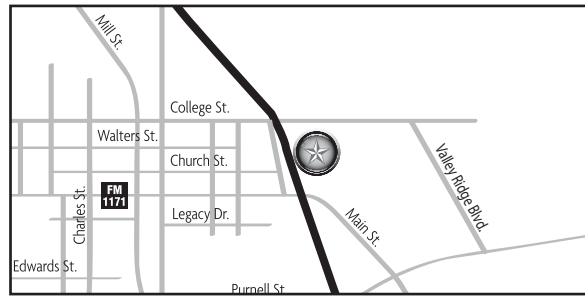

**DOWNTOWN DENTON TRANSIT CENTER**

604 East Hickory Street, Denton

Served by Connect Routes 1, 2, 3, 4, 5, 6, 7, 8 and 9

**OLD TOWN**

617 East Main Street, Lewisville

Served by Connect Route 23

**MEDPARK**

3220 MedPark Drive, Denton

Served by Connect Route 2 and NCTC Shuttle

**HEBRON**

952 Lakeside Circle, Lewisville

Served by Connect Route 21

**HIGHLAND VILLAGE / LEWISVILLE LAKE**

2998 North Stemmons Freeway, Lewisville

Served by Connect RSVP

**DART TRINITY MILLS (GREEN LINE)**

2525 Blanton Drive, Carrollton

Served by DART Routes 534 and 536