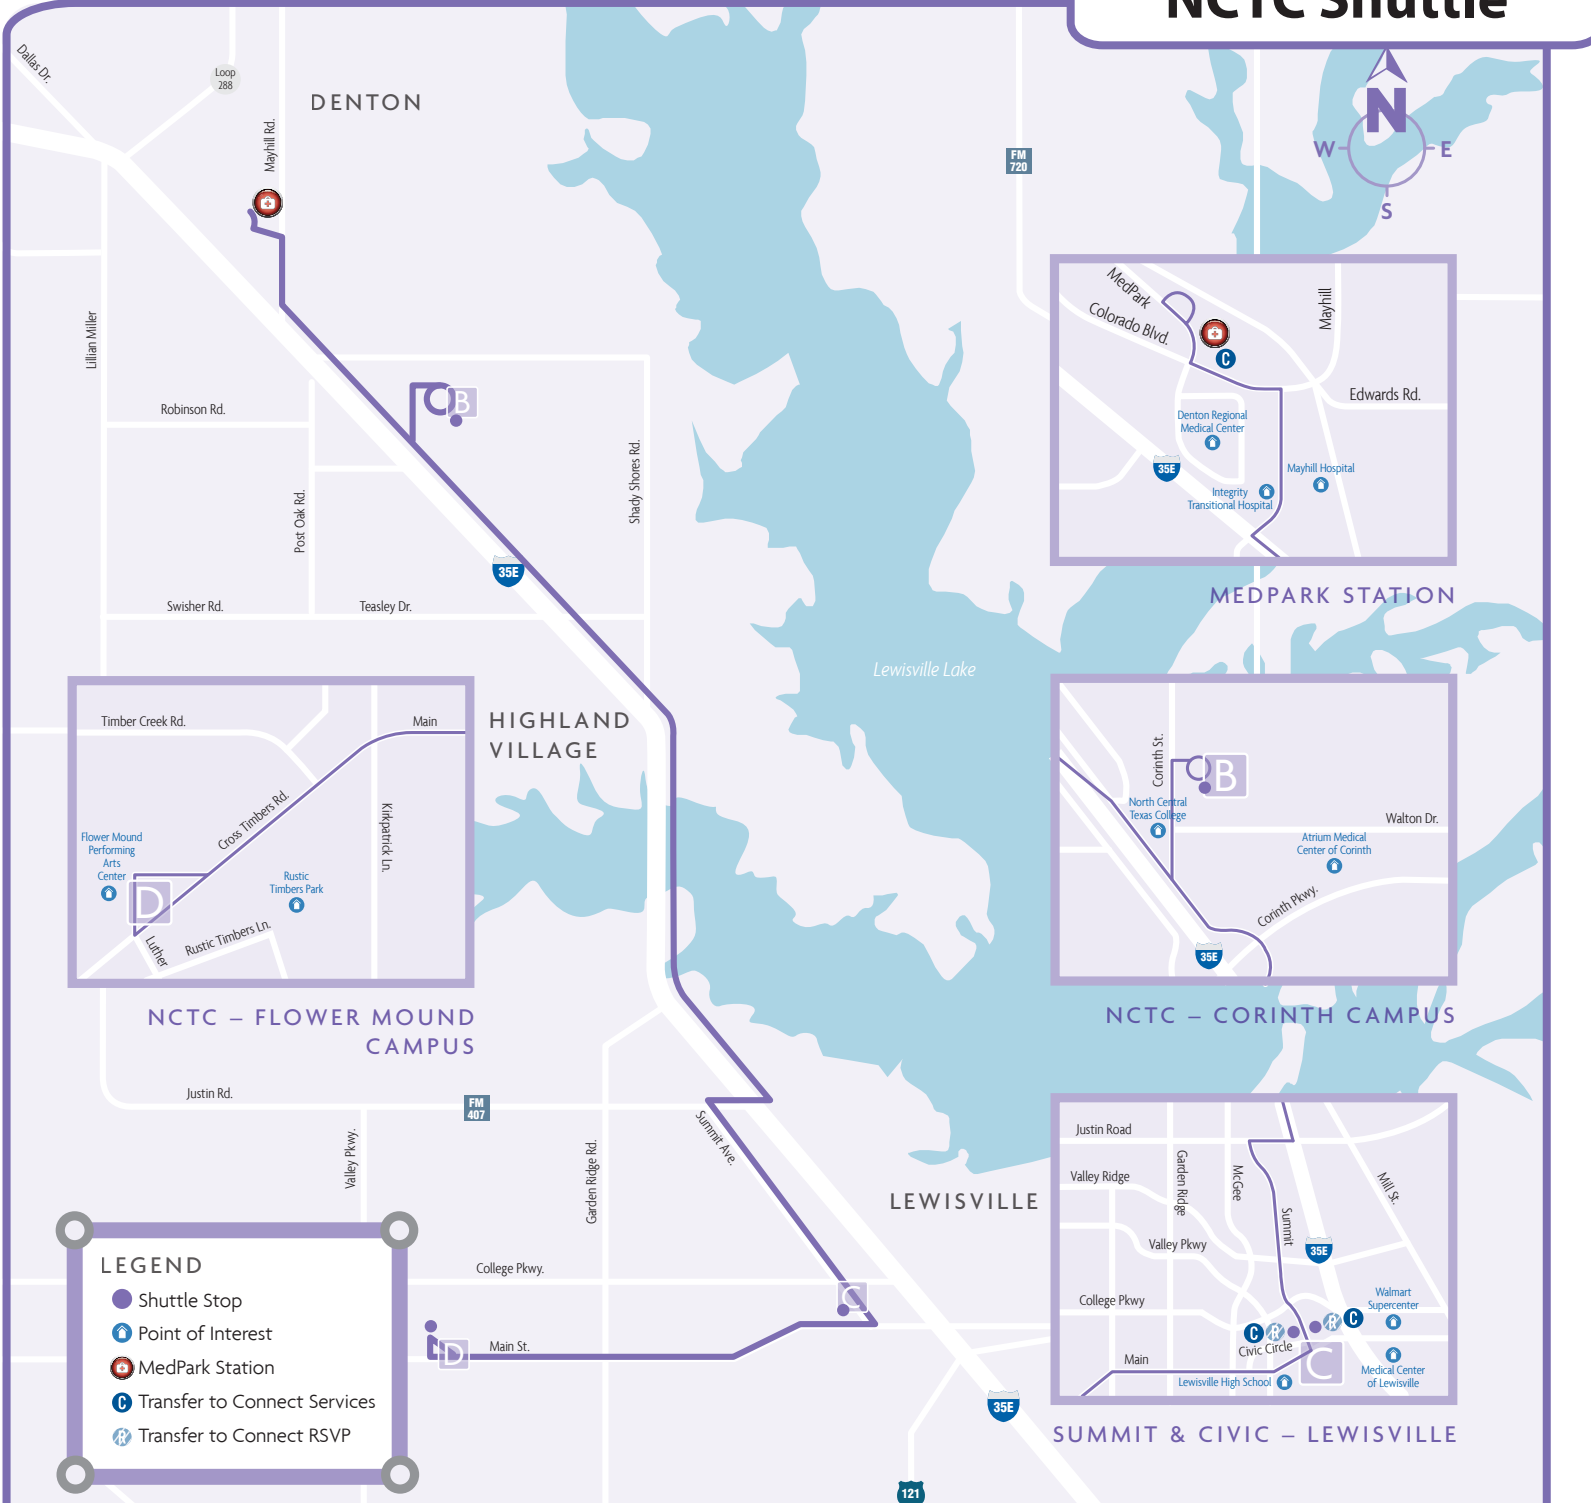

# NCTC Shuttle

MEDPARK STATION

NCTC - FLOWER MOUND CAMPUS

NCTC - CORINTH CAMPUS

SUMMIT & CIVIC - LEWISVILLE

**LEGEND**

- Shuttle Stop
- Point of Interest
- MedPark Station
- Transfer to Connect Services
- Transfer to Connect RSVP