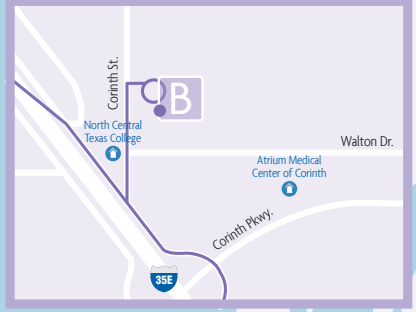

# NCTC Shuttle

MEDPARK STATION

NCTC - FLOWER MOUND CAMPUS

NCTC - CORINTH CAMPUS

SUMMIT & CIVIC - LEWISVILLE

**LEGEND**

- Shuttle Stop
- Point of Interest
- MedPark Station
- Transfer to Connect Services
- Transfer to Connect RSVP